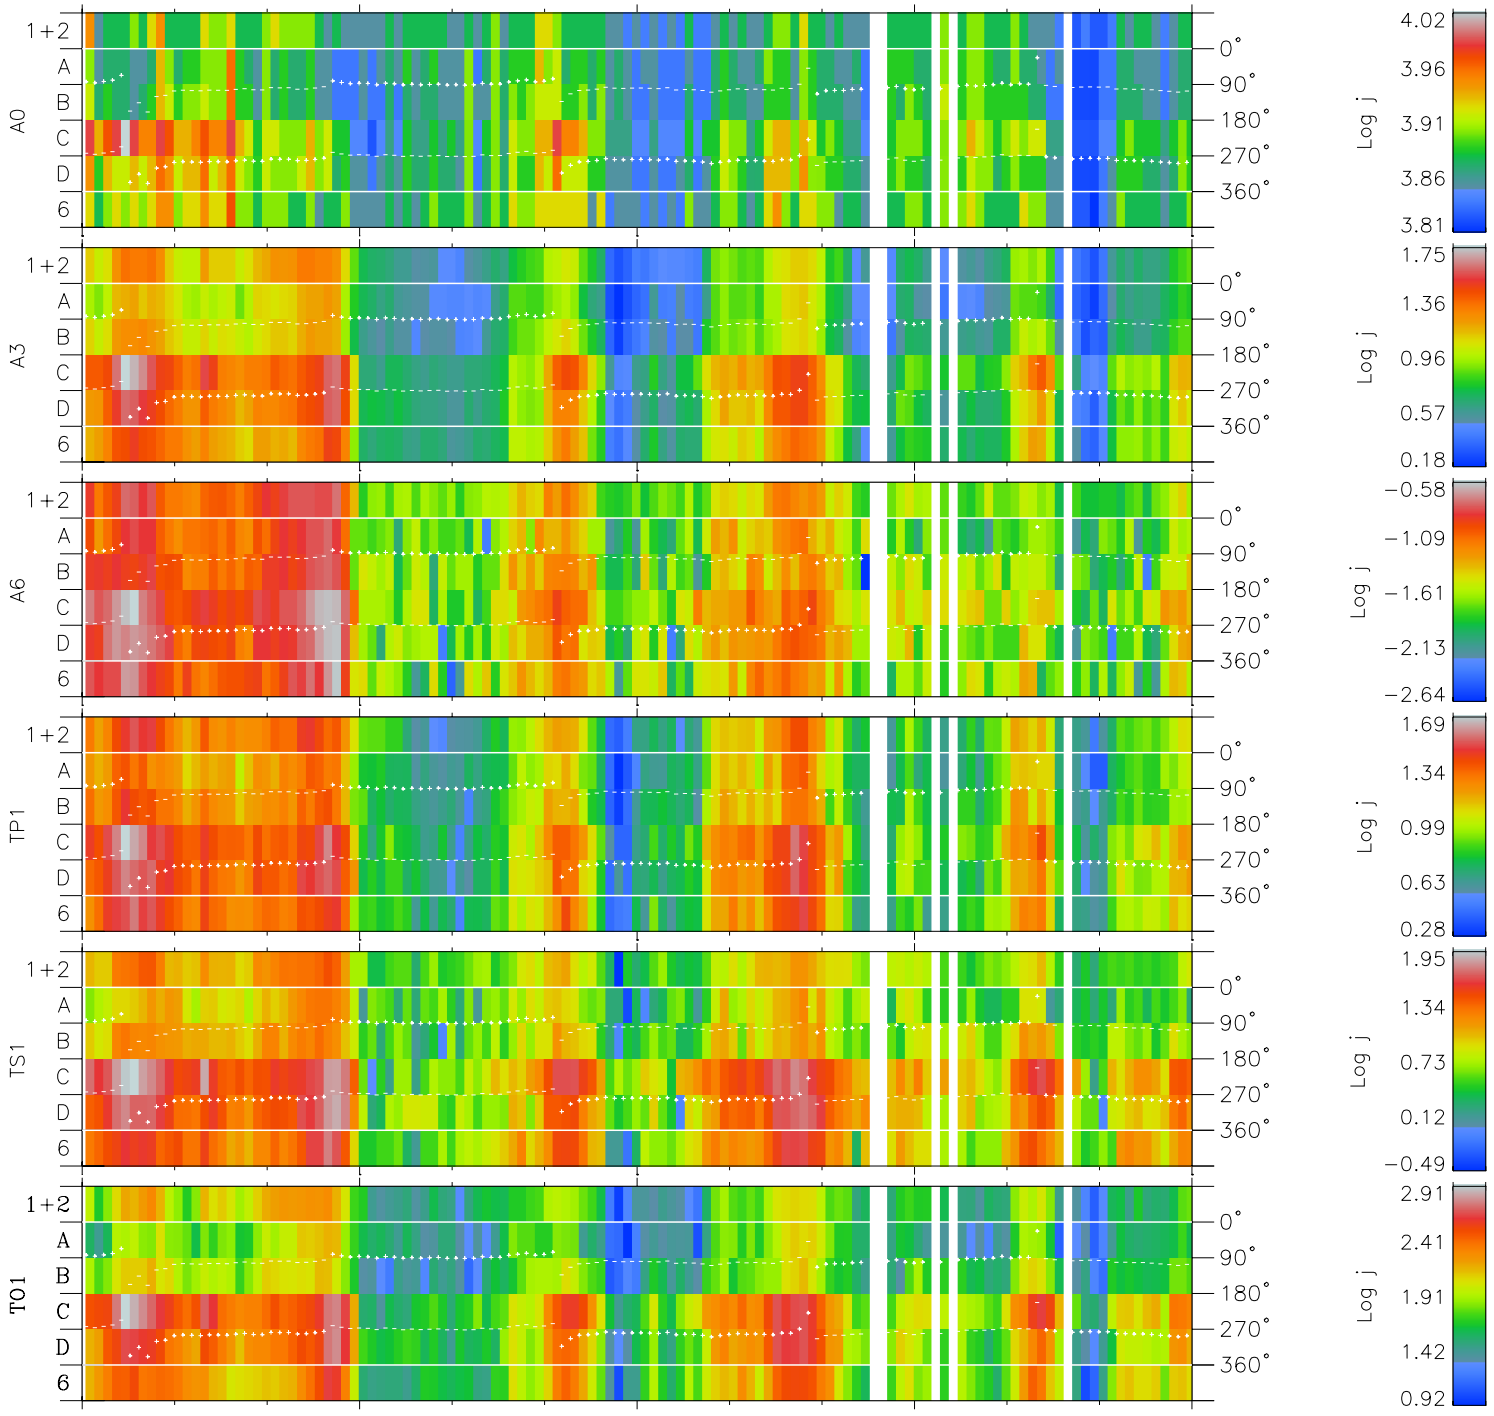

Galileo EPD Real Time Azimuth Anisotropies 97136

Software Version: RTAZIM_FLUX V 1.20
 Data Production: 06-03-00
 Plot Production: Sat Sep 15 07:08:58 2001
 Color File: wondr3
 Geofactor File: 1.1

00:00:00 1997-136	136-06	136-12	136-18	00:00:00 1997-137	
+	+	+	+	+	X JSE(R _j)
-62.84	-64.11	-65.35	-66.56	-67.72	Y JSE(R _j)
7.20	6.54	5.88	5.21	4.54	Z JSE(R _j)
-1.26	-1.25	-1.23	-1.21	-1.19	

◇ = Jupiter look direction
 □ = Corotation look direction