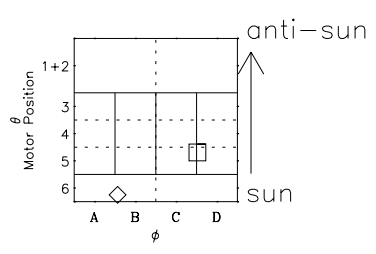

# Galileo EPD Real Time Omni Spectrum 97135

Software Version: RTSPEC\_OMNI V 1.20  
 Data Production: 06-03-00  
 Plot Production: Sat Sep 15 06:59:00 2001  
 Color File: wondr3  
 Geofactor File: 1.1

◇ = Jupiter look direction  
 □ = Corotation look direction