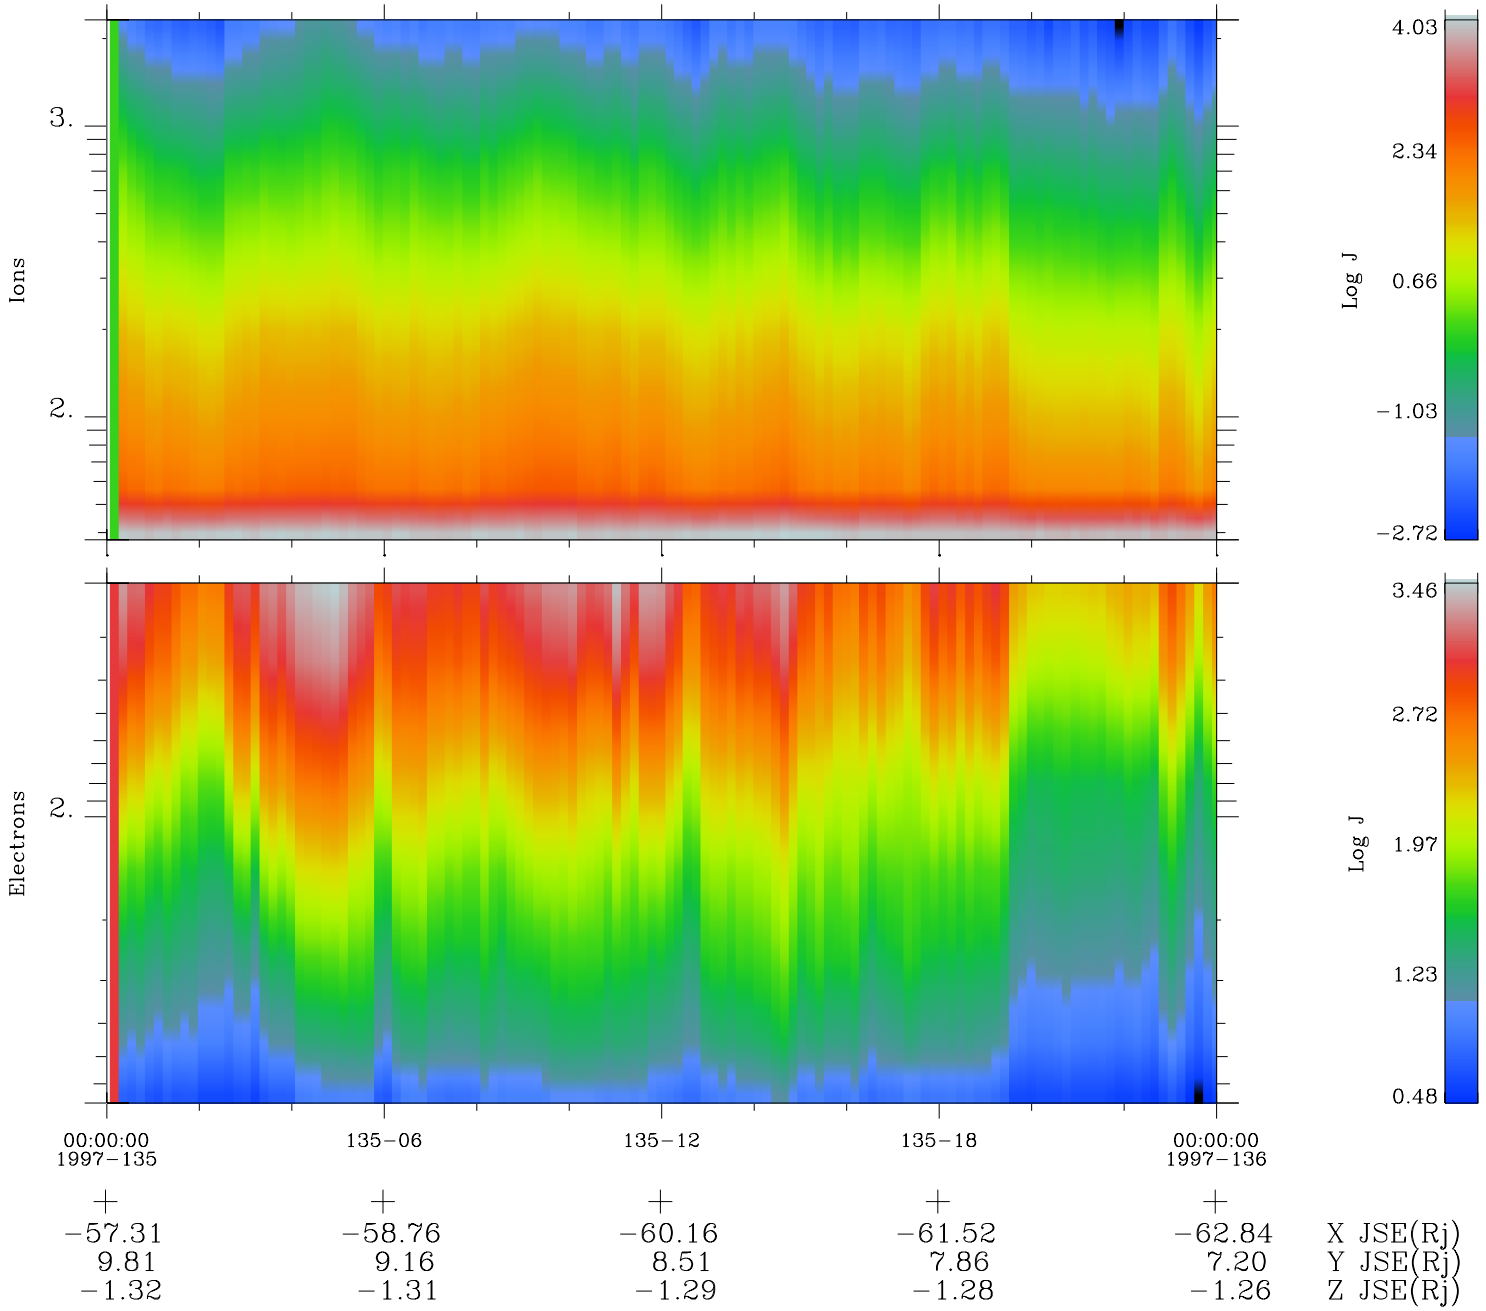

# Galileo EPD Real Time Omni Spectrum 97135

Software Version: RTSPEC\_OMNI V 1.20  
 Data Production: 06-03-00  
 Plot Production: Sat Sep 15 06:59:00 2001  
 Color File: wondr3  
 Geofactor File: 1.1

◇ = Jupiter look direction  
 □ = Corotation look direction