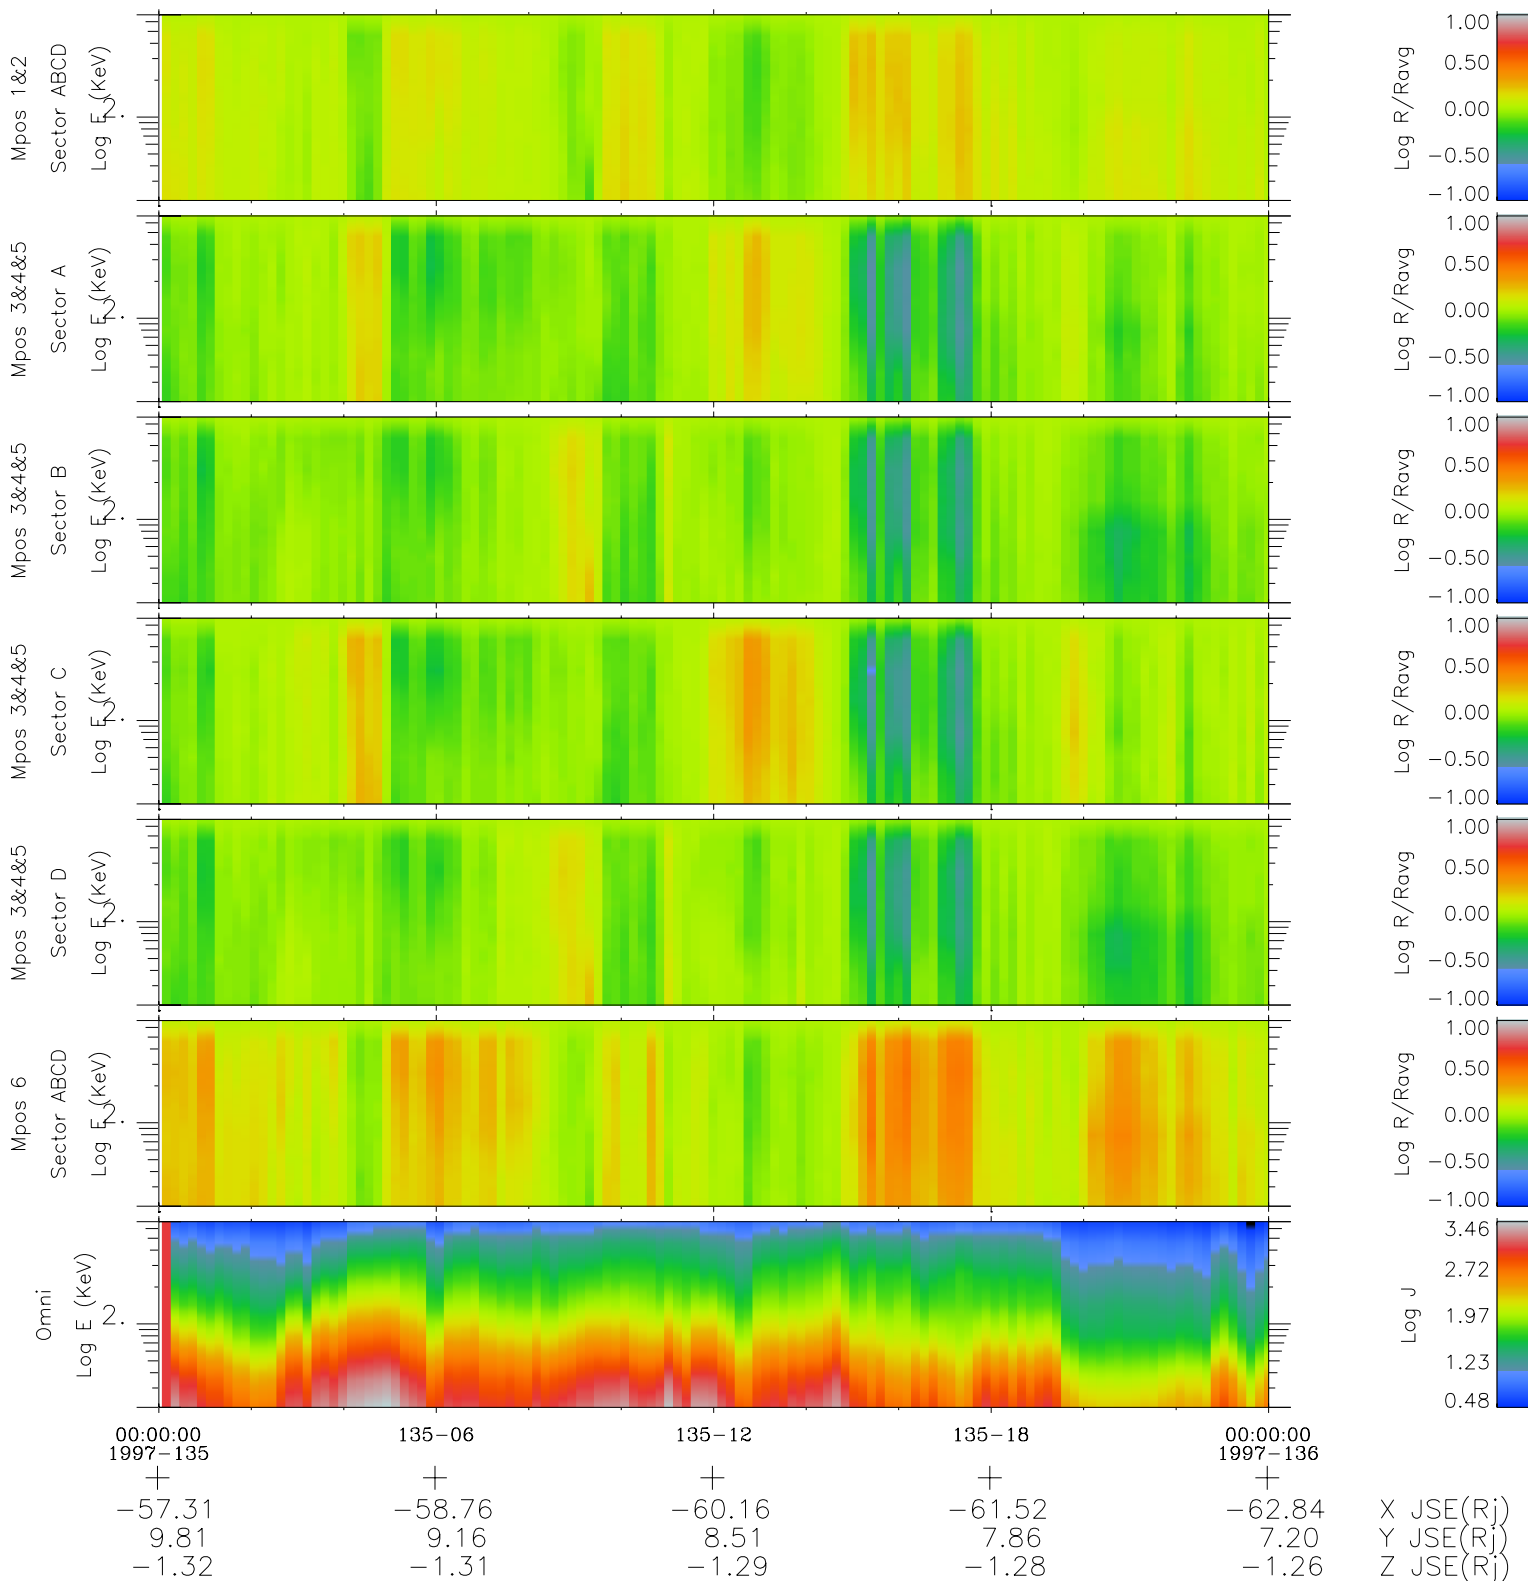

# Galileo EPD Real Time R6 Electrons Spectra 97135

Software Version: RTSPEC\_R6 V 1.20  
 Data Production: 06-03-00  
 Plot Production: Sat Sep 15 06:58:54 2001  
 Color File: wondr3  
 Geofactor File: 1.1

- ◇ = Jupiter look direction
- = Corotation look direction