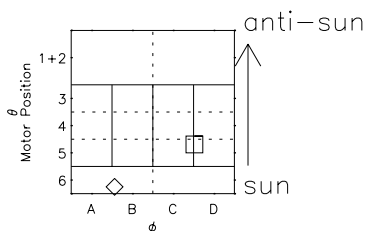

# Galileo EPD Real Time R6 Ions Spectra 97135

Software Version: RTSPEC\_R6 V 1.20  
 Data Production: 06-03-00  
 Plot Production: Sat Sep 15 06:58:46 2001  
 Color File: wondr3  
 Geofactor File: 1.1

◇ = Jupiter look direction  
 □ = Corotation look direction