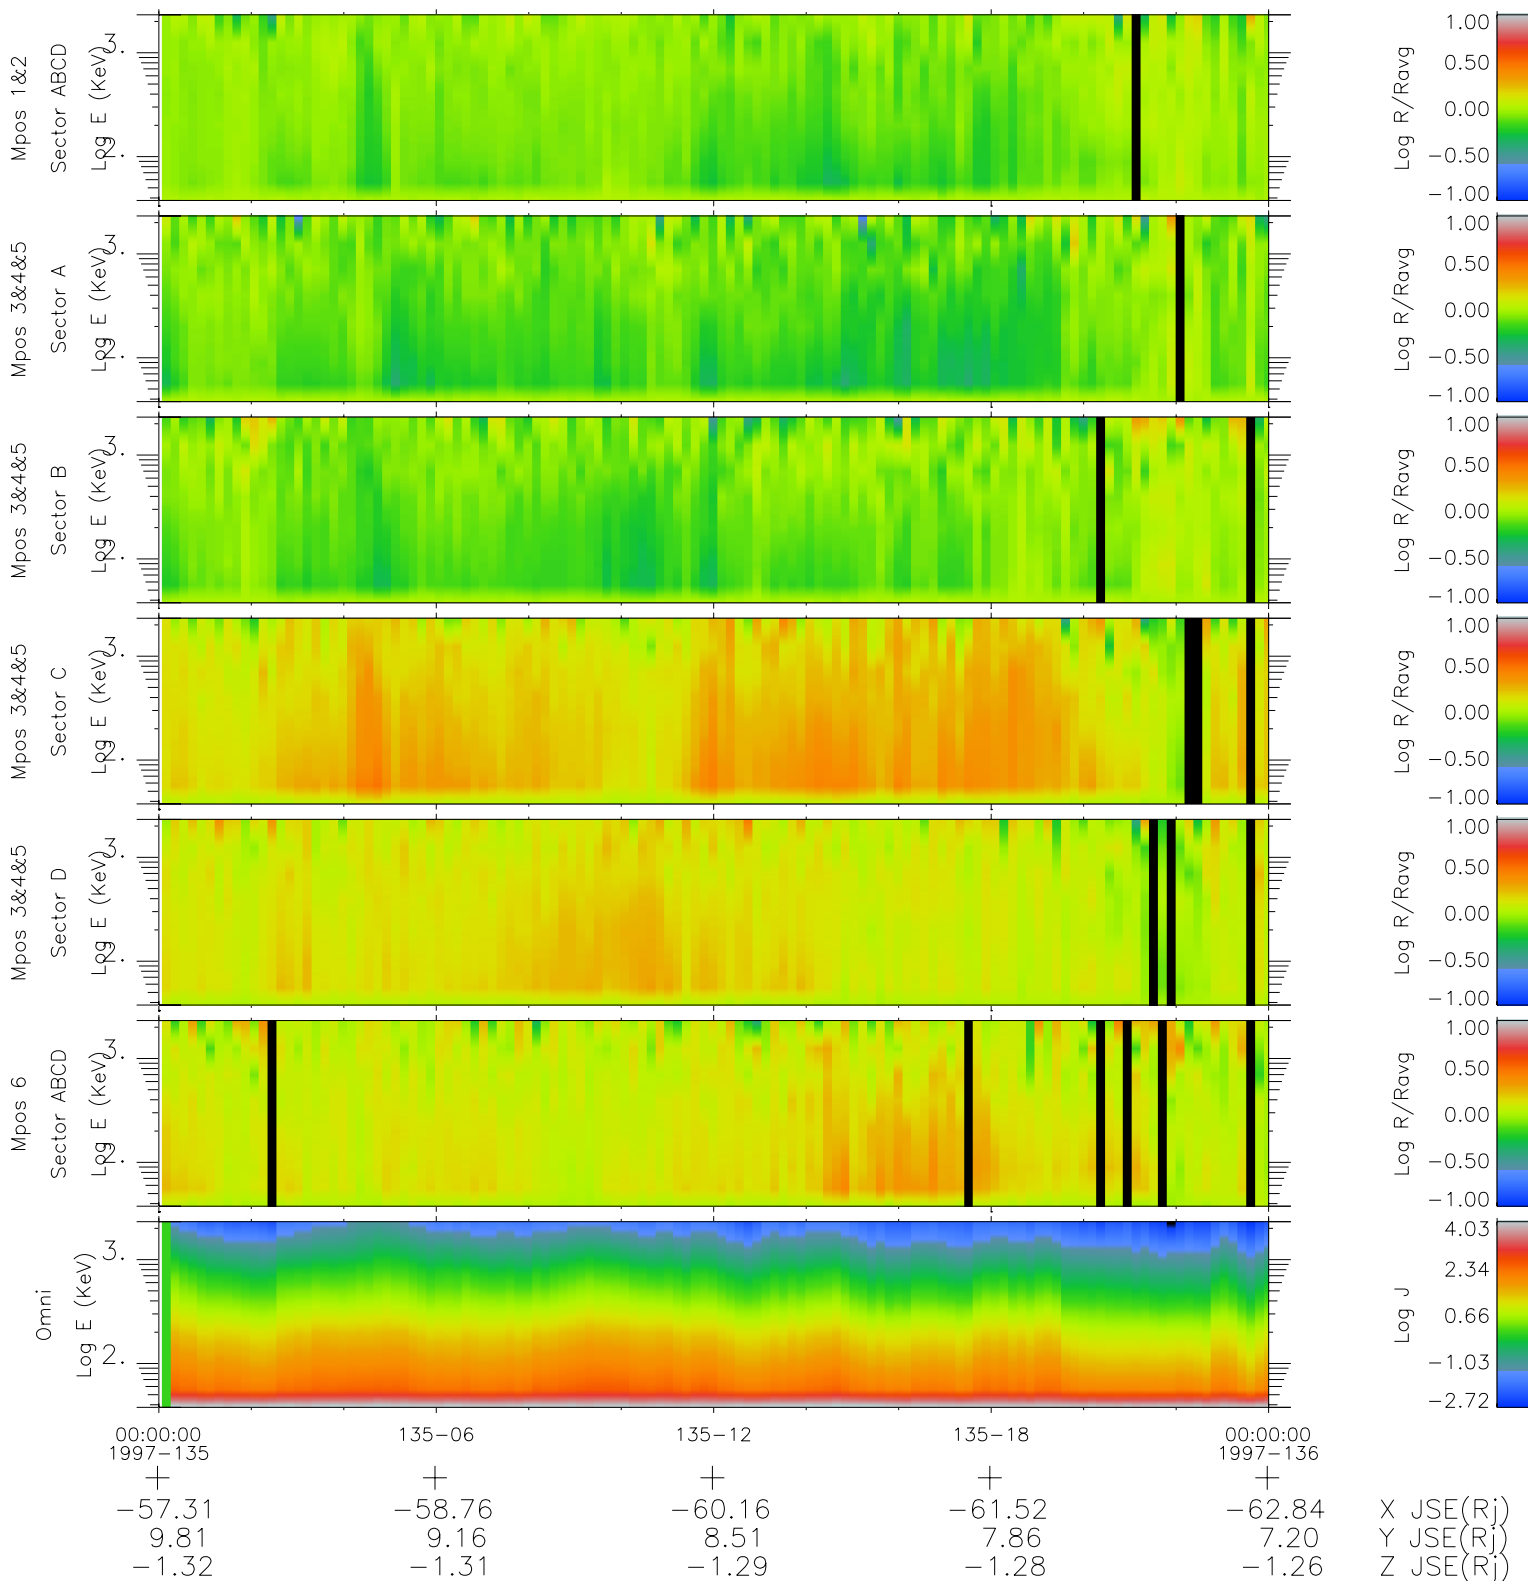

# Galileo EPD Real Time R6 Ions Spectra 97135

Software Version: RTSPEC\_R6 V 1.20  
 Data Production: 06-03-00  
 Plot Production: Sat Sep 15 06:58:46 2001  
 Color File: wondr3  
 Geofactor File: 1.1

◇ = Jupiter look direction  
 □ = Corotation look direction