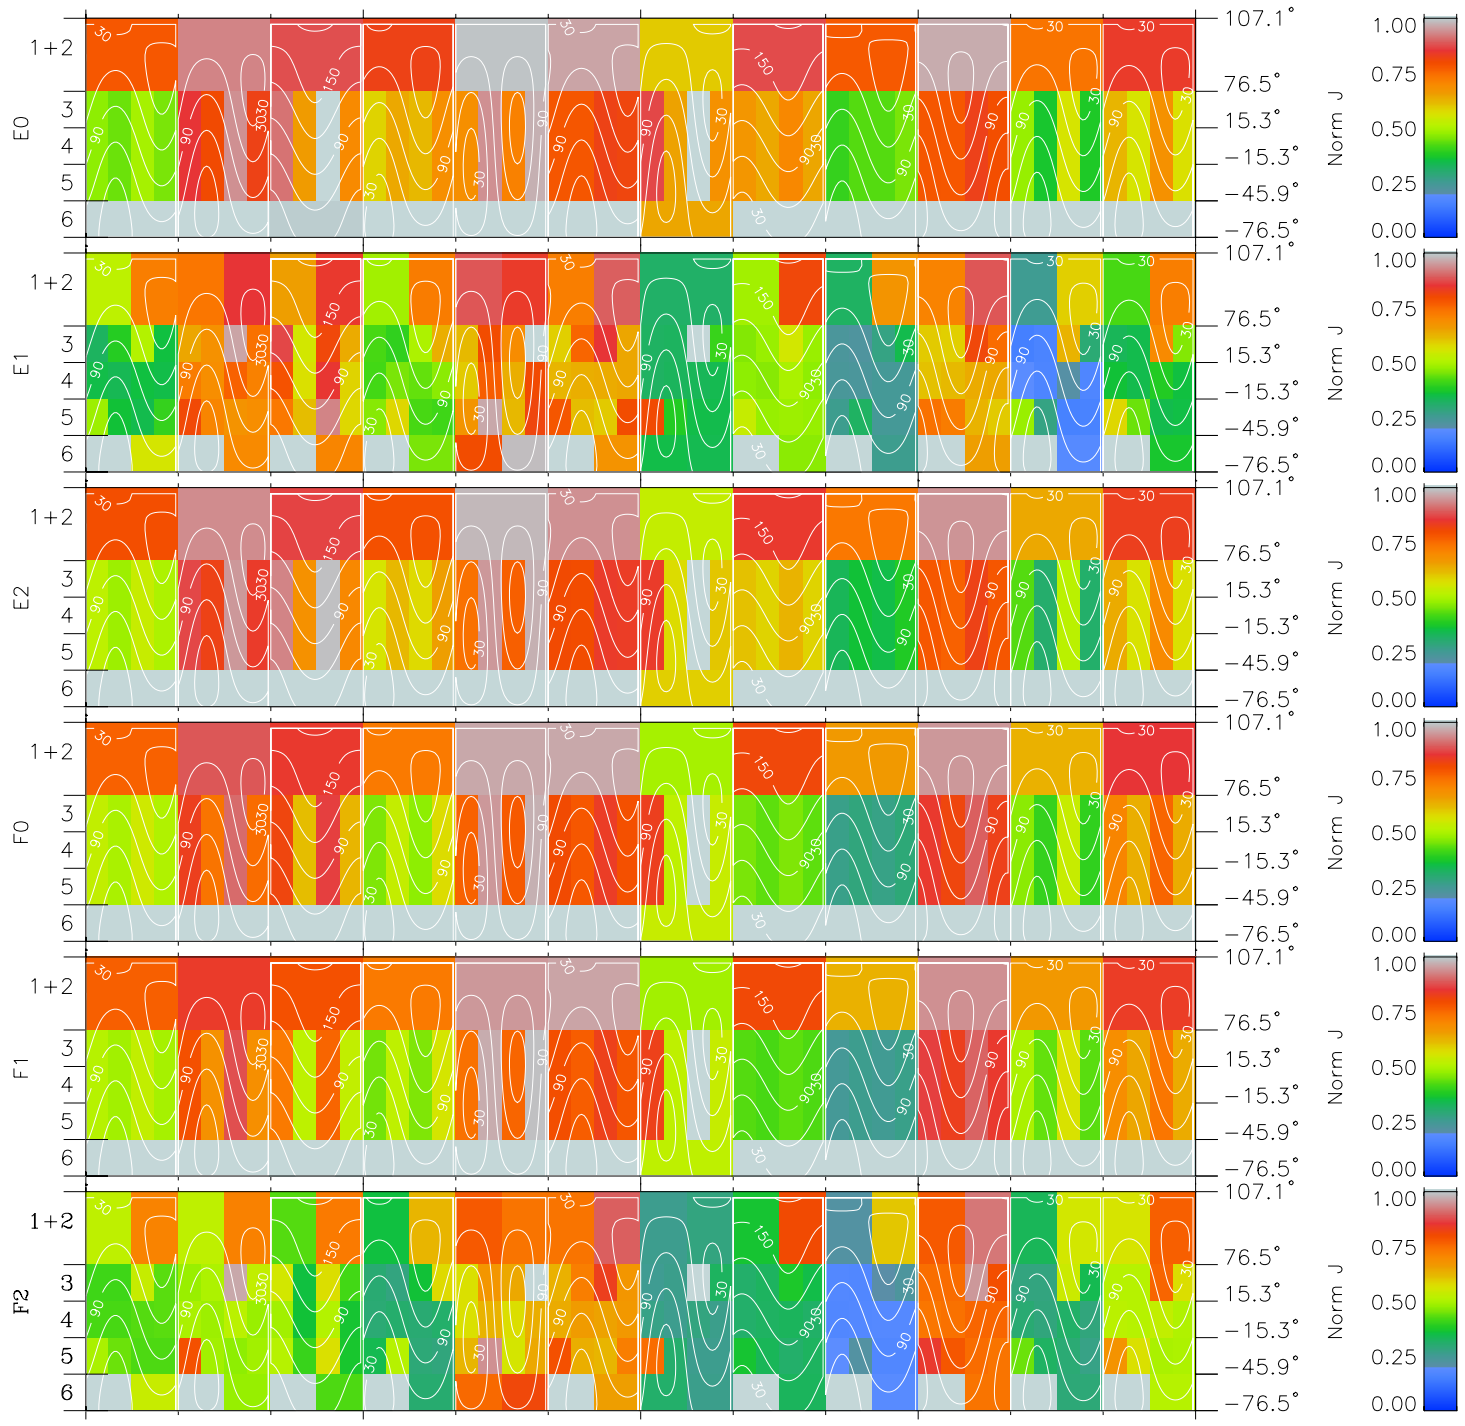

Galileo EPD Real Time All-Sky Anisotropies 97135

Software Version: RTSKY_NORM V 1.20
 Data Production: 06-03-00
 Plot Production: Sat Sep 15 06:59:48 2001
 Color File: wondr3
 Geofactor File: 1.1

00:00:00 1997-135	135-06	135-12	135-18	00:00:00 1997-136	
+	+	+	+	+	X JSE(R _j)
-57.31	-58.76	-60.16	-61.52	-62.84	Y JSE(R _j)
9.81	9.16	8.51	7.86	7.20	Z JSE(R _j)
-1.32	-1.31	-1.29	-1.28	-1.26	

- ◇ = Jupiter look direction
- = Corotation look direction