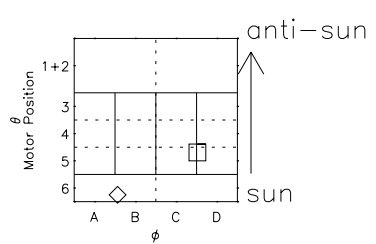

Galileo EPD Real Time All-Sky Anisotropies 97135

Software Version: RTSKY_MEAN V 1.20
 Data Production: 06-03-00
 Plot Production: Sat Sep 15 08:59:16 2001
 Color File: wondr3
 Geofactor File: 1.1

| 00:00:00 1997-135 | 135-06 | 135-12 | 135-18 | 00:00:00 1997-136 | |
|----------------------|--------|--------|--------|----------------------|------------------------|
| + | + | + | + | + | |
| -57.31 | -58.76 | -60.16 | -61.52 | -62.84 | X JSE(R _j) |
| 9.81 | 9.16 | 8.51 | 7.86 | 7.20 | Y JSE(R _j) |
| -1.32 | -1.31 | -1.29 | -1.28 | -1.26 | Z JSE(R _j) |

- ◇ = Jupiter look direction
- = Corotation look direction