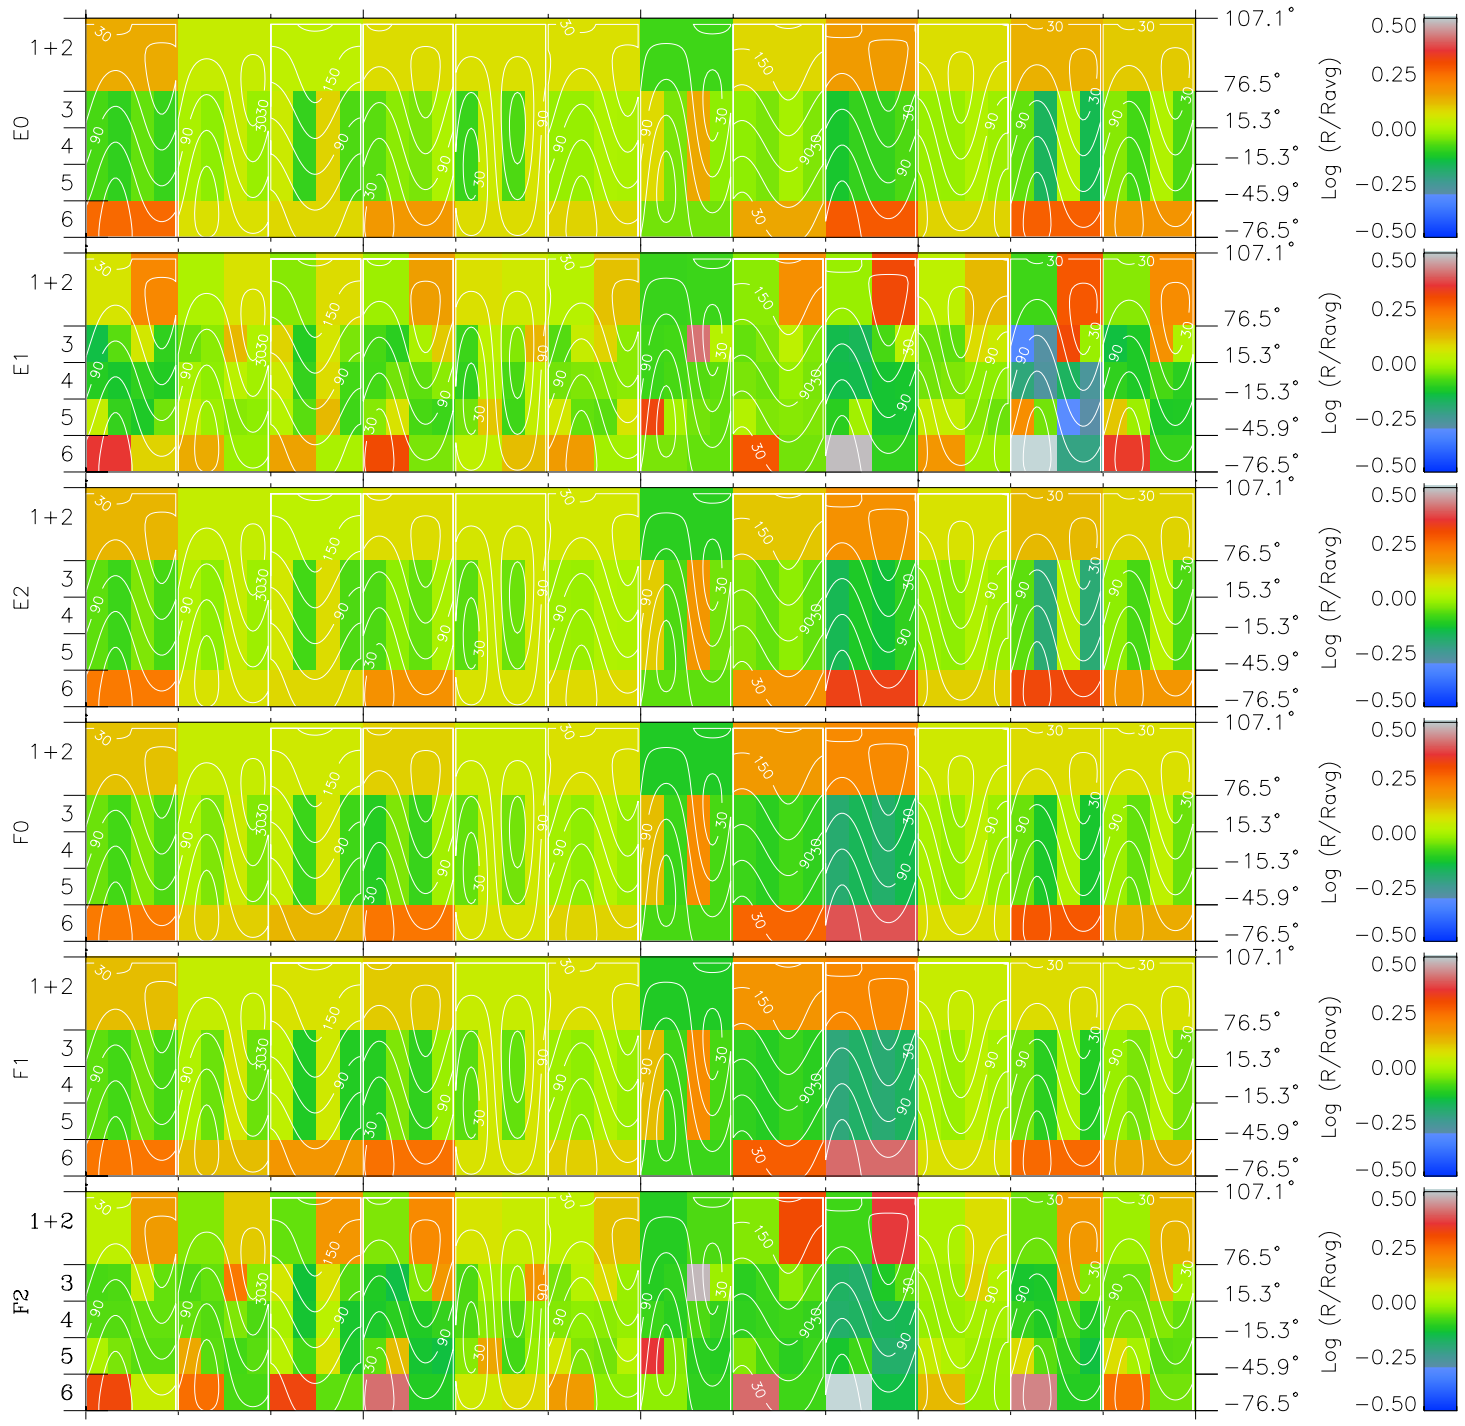

Galileo EPD Real Time All-Sky Anisotropies 97135

Software Version: RTSKY_MEAN V 1.20
 Data Production: 06-03-00
 Plot Production: Sat Sep 15 08:59:16 2001
 Color File: wondr3
 Geofactor File: 1.1

| 00:00:00 1997-135 | 135-06 | 135-12 | 135-18 | 00:00:00 1997-136 | |
|----------------------|--------|--------|--------|----------------------|------------------------|
| + | + | + | + | + | |
| -57.31 | -58.76 | -60.16 | -61.52 | -62.84 | X JSE(R _j) |
| 9.81 | 9.16 | 8.51 | 7.86 | 7.20 | Y JSE(R _j) |
| -1.32 | -1.31 | -1.29 | -1.28 | -1.26 | Z JSE(R _j) |

- ◇ = Jupiter look direction
- = Corotation look direction