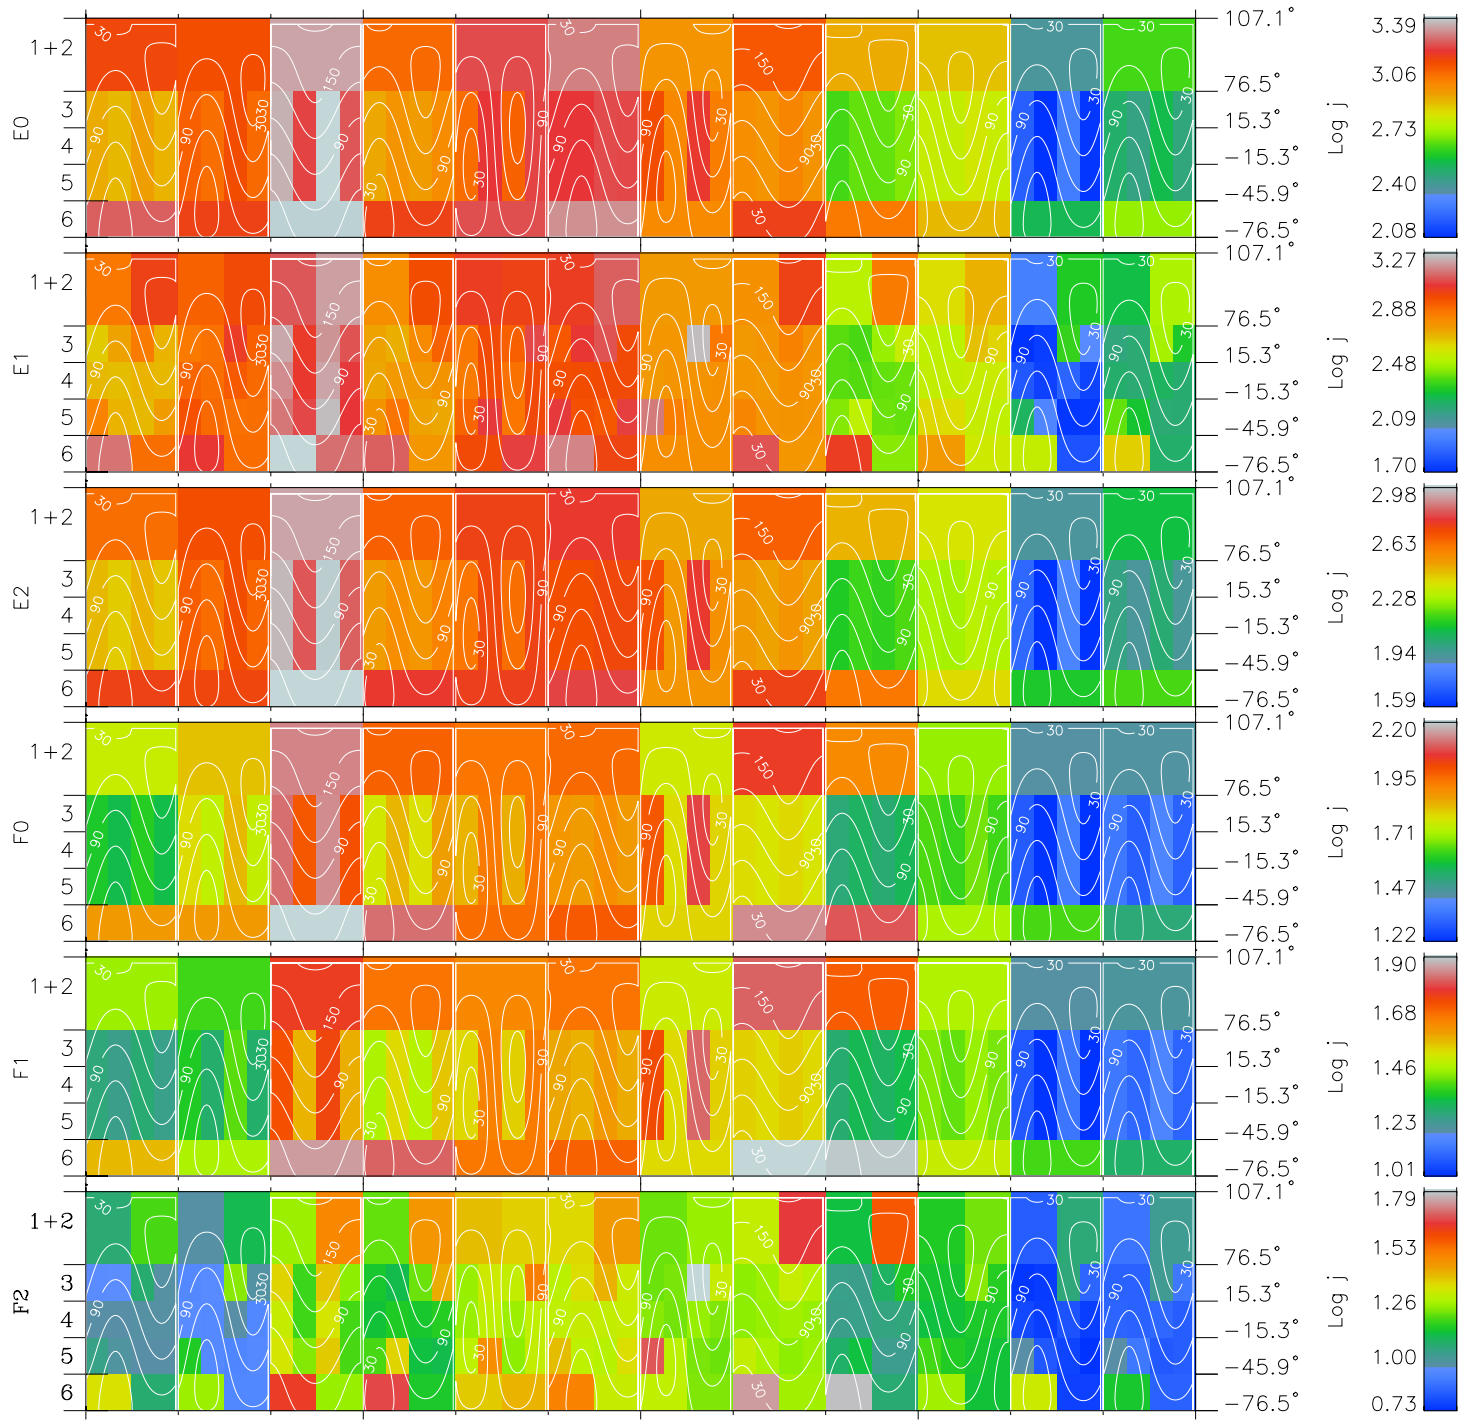

# Galileo EPD Real Time All-Sky Anisotropies 97135

Software Version: RTSKY\_FLUX V 1.20  
 Data Production: 06-03-00  
 Plot Production: Sat Sep 15 06:59:32 2001  
 Color File: wondr3  
 Geofactor File: 1.1

00:00:00 1997-135	135-06	135-12	135-18	00:00:00 1997-136	
+	+	+	+	+	
-57.31	-58.76	-60.16	-61.52	-62.84	X JSE(R <sub>j</sub> )
9.81	9.16	8.51	7.86	7.20	Y JSE(R <sub>j</sub> )
-1.32	-1.31	-1.29	-1.28	-1.26	Z JSE(R <sub>j</sub> )

- ◇ = Jupiter look direction
- = Corotation look direction