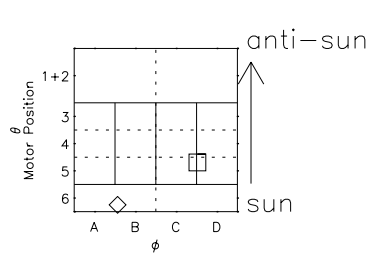

Galileo EPD Real Time All-Sky Anisotropies 97135

Software Version: RTSKY_NORM V 1.20
 Data Production: 06-03-00
 Plot Production: Sat Sep 15 06:59:40 2001
 Color File: wondr3
 Geofactor File: 1.1

00:00:00 1997-135	135-06	135-12	135-18	00:00:00 1997-136	X JSE(R _j)	Y JSE(R _j)	Z JSE(R _j)
+ -57.31 9.81 -1.32	+ -58.76 9.16 -1.31	+ -60.16 8.51 -1.29	+ -61.52 7.86 -1.28	+ -62.84 7.20 -1.26			

- ◇ = Jupiter look direction
- = Corotation look direction