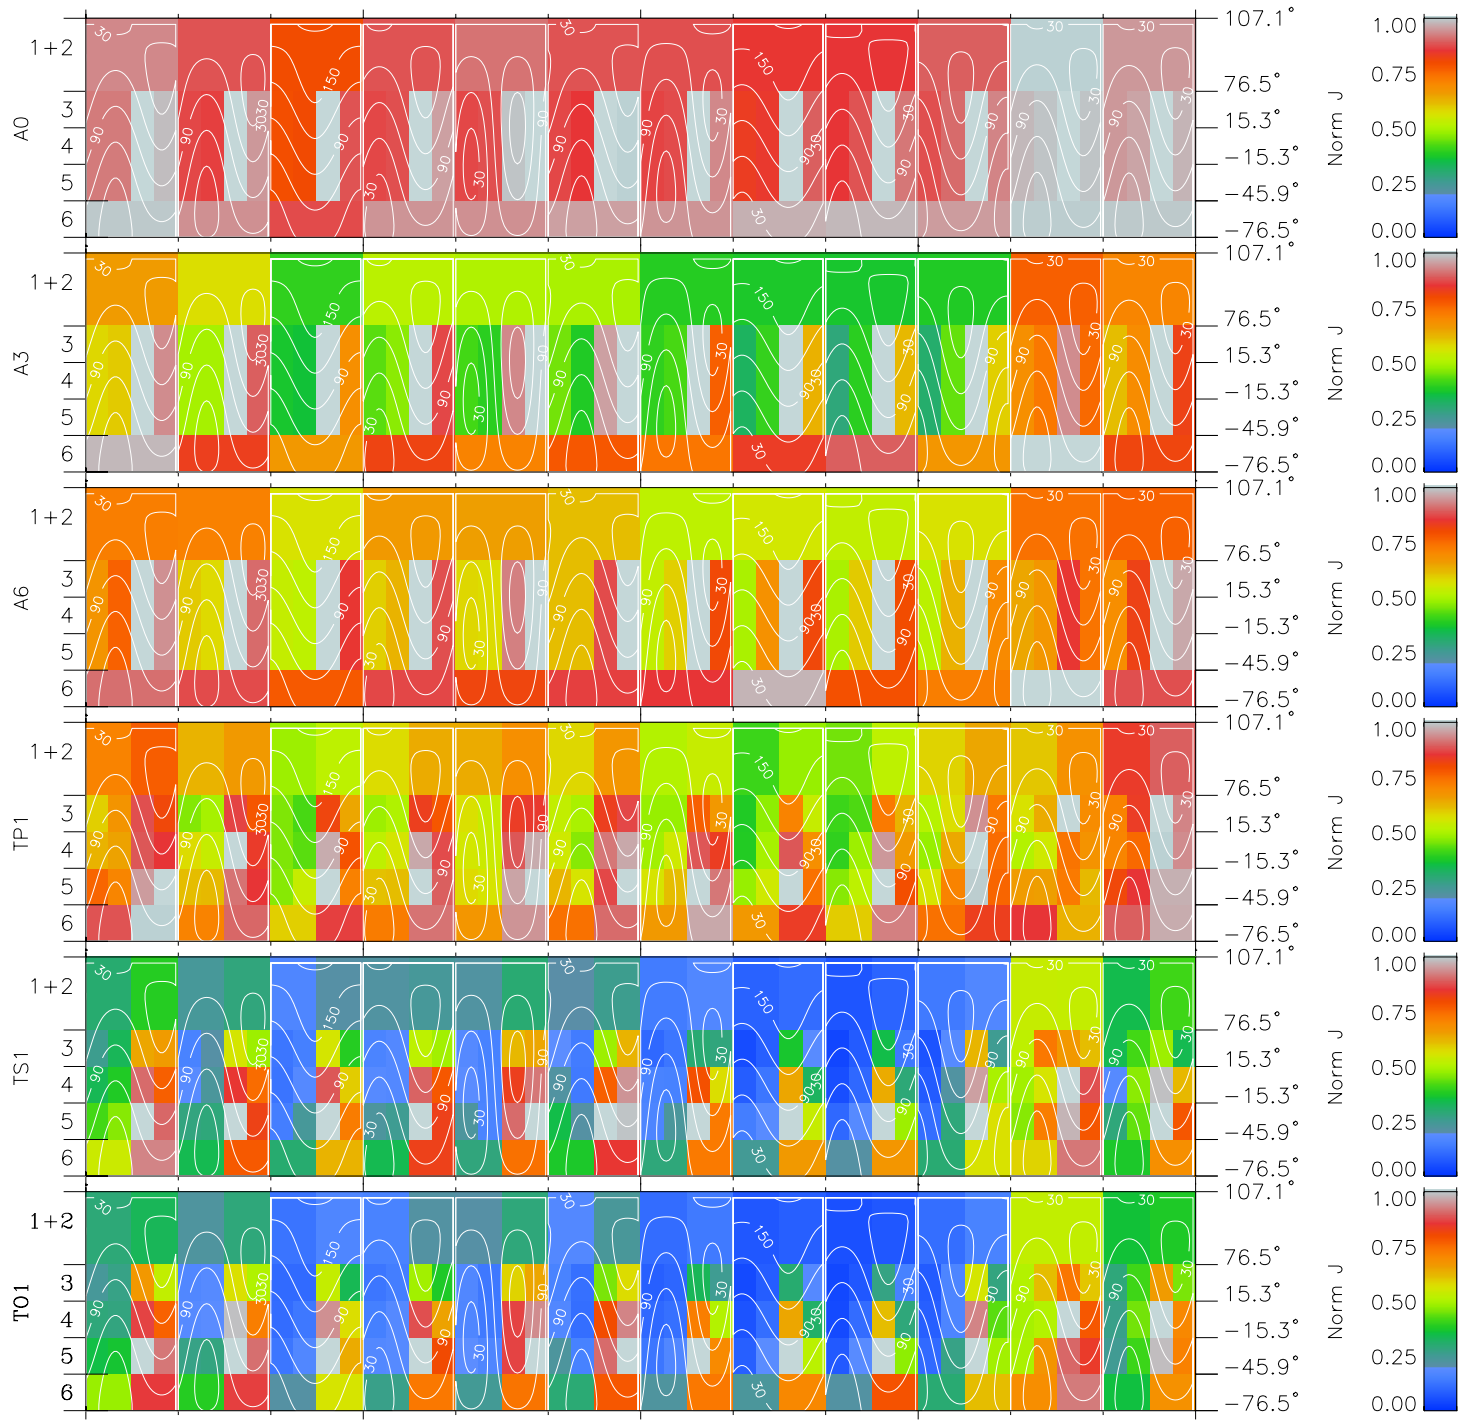

Galileo EPD Real Time All-Sky Anisotropies 97135

Software Version: RTSKY_NORM V 1.20
 Data Production: 06-03-00
 Plot Production: Sat Sep 15 06:59:40 2001
 Color File: wondr3
 Geofactor File: 1.1

00:00:00 1997-135	135-06	135-12	135-18	00:00:00 1997-136	X JSE(R _j)	Y JSE(R _j)	Z JSE(R _j)
+ -57.31 9.81 -1.32	+ -58.76 9.16 -1.31	+ -60.16 8.51 -1.29	+ -61.52 7.86 -1.28	+ -62.84 7.20 -1.26			

- ◇ = Jupiter look direction
- = Corotation look direction