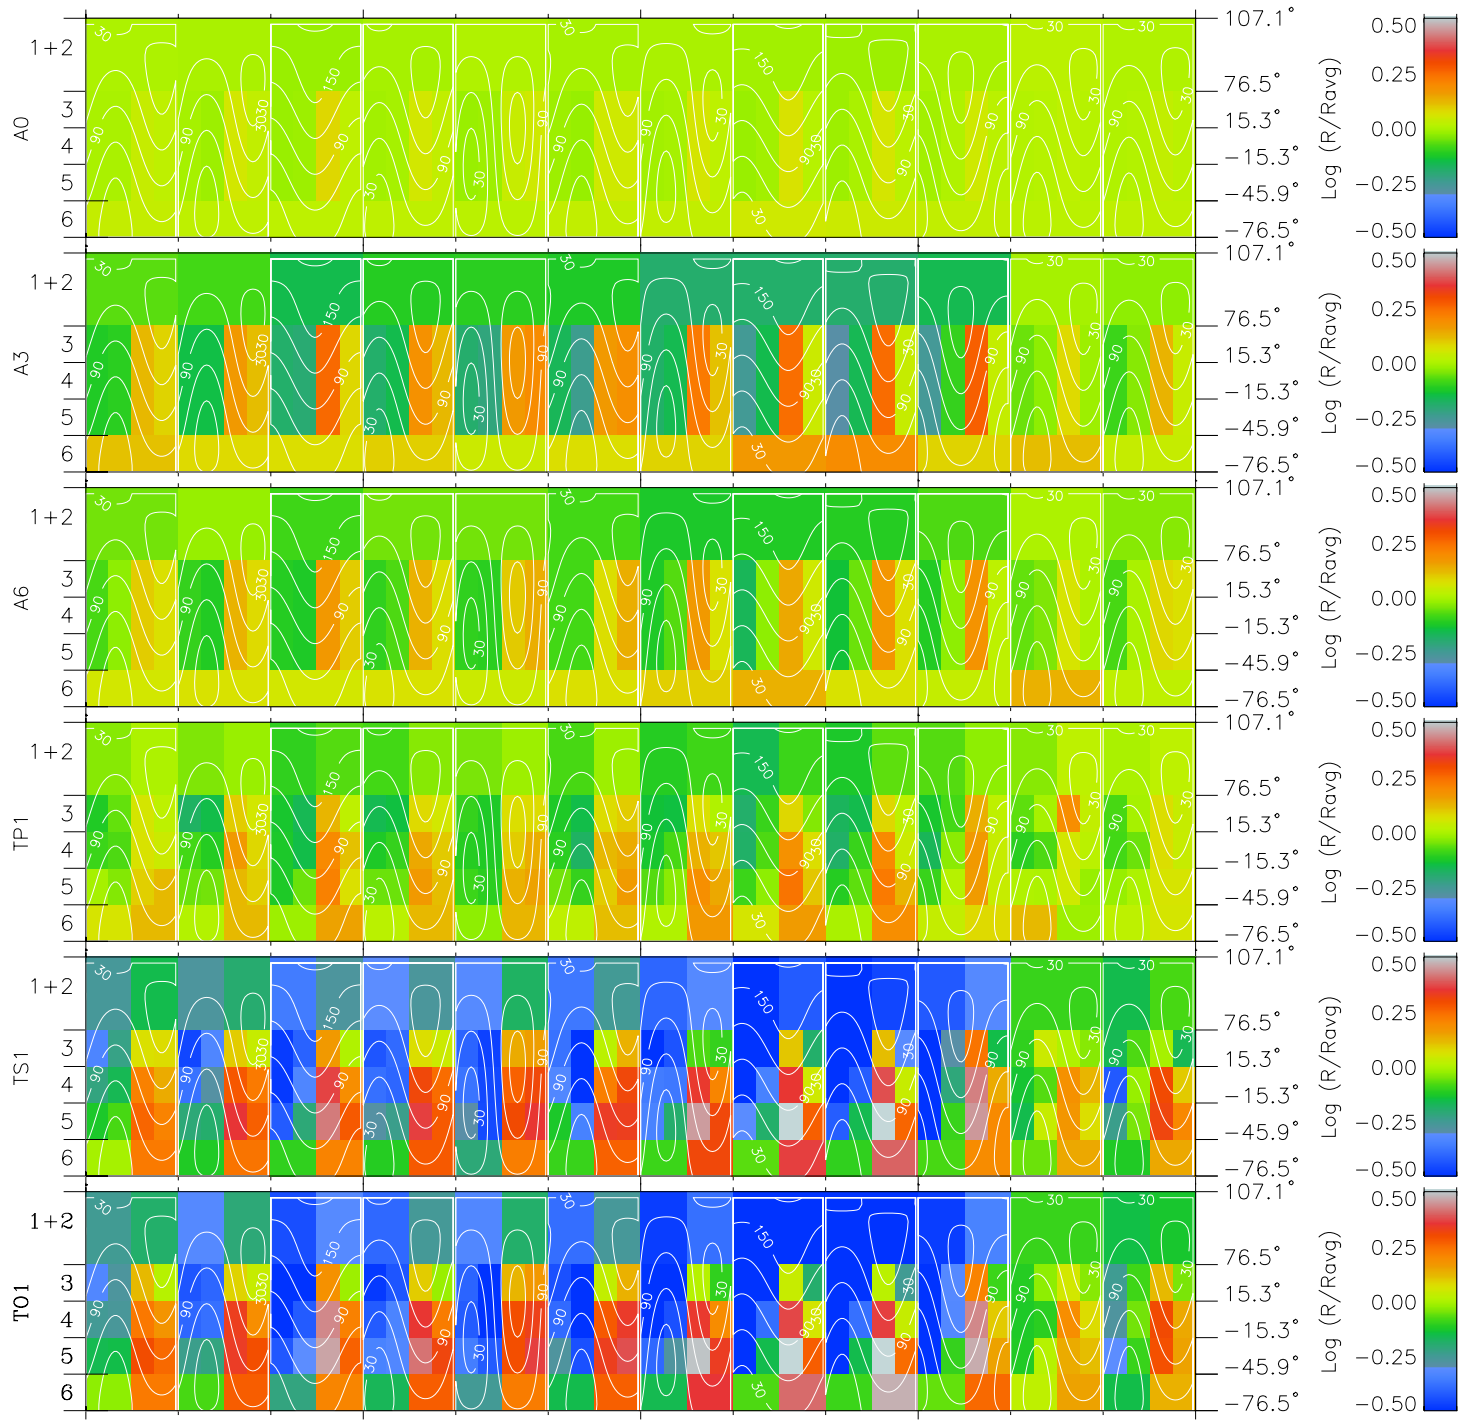

Galileo EPD Real Time All-Sky Anisotropies 97135

Software Version: RTSKY_MEAN V 1.20
 Data Production: 06-03-00
 Plot Production: Sat Sep 15 06:59:09 2001
 Color File: wondr3
 Geofactor File: 1.1

00:00:00 1997-135	135-06	135-12	135-18	00:00:00 1997-136	
+	+	+	+	+	
-57.31	-58.76	-60.16	-61.52	-62.84	X JSE(R _j)
9.81	9.16	8.51	7.86	7.20	Y JSE(R _j)
-1.32	-1.31	-1.29	-1.28	-1.26	Z JSE(R _j)

- ◇ = Jupiter look direction
- = Corotation look direction