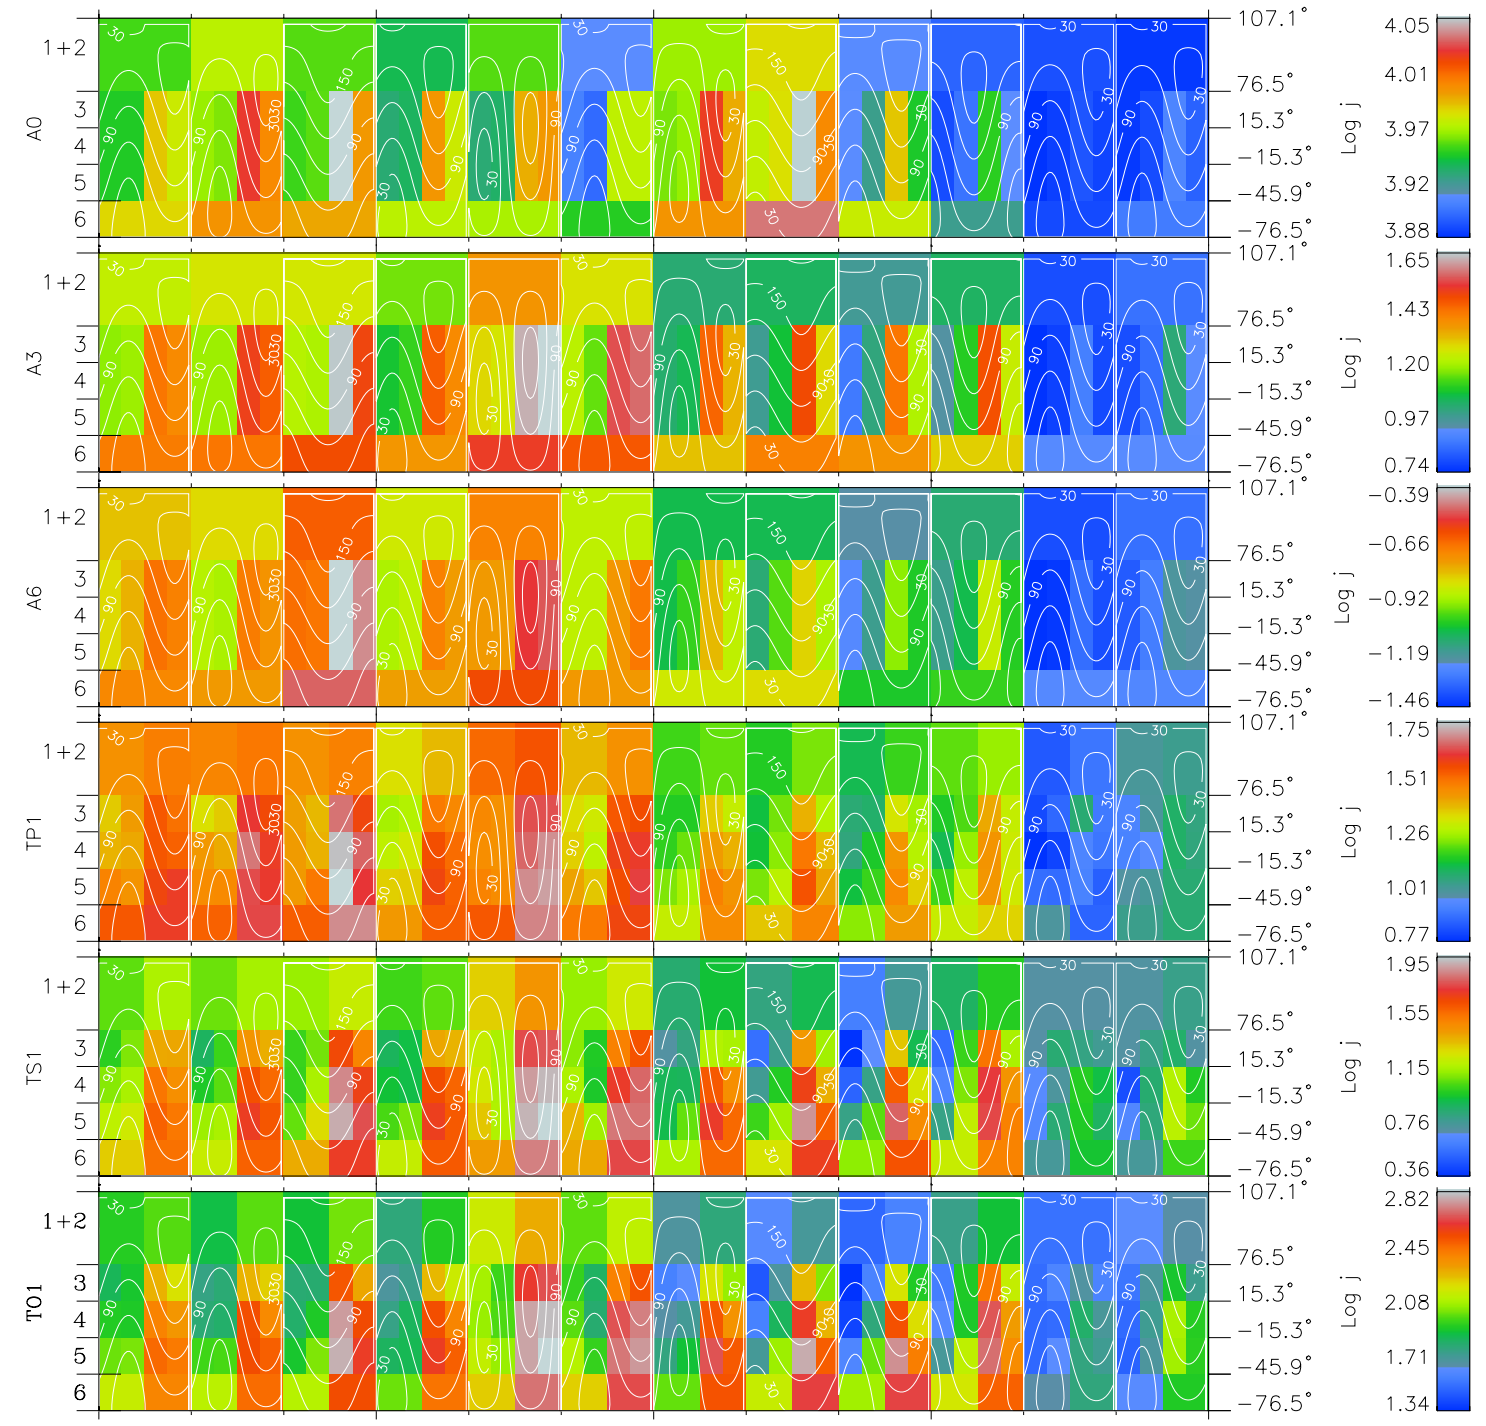

# Galileo EPD Real Time All-Sky Anisotropies 97135

Software Version: RTSKY\_FLUX V 1.20  
 Data Production: 06-03-00  
 Plot Production: Sat Sep 15 06:59:24 2001  
 Color File: wondr3  
 Geofactor File: 1.1

00:00:00 1997-135	135-06	135-12	135-18	00:00:00 1997-136	
+	+	+	+	+	
-57.31	-58.76	-60.16	-61.52	-62.84	X JSE(R <sub>j</sub> )
9.81	9.16	8.51	7.86	7.20	Y JSE(R <sub>j</sub> )
-1.32	-1.31	-1.29	-1.28	-1.26	Z JSE(R <sub>j</sub> )

- ◇ = Jupiter look direction
- = Corotation look direction