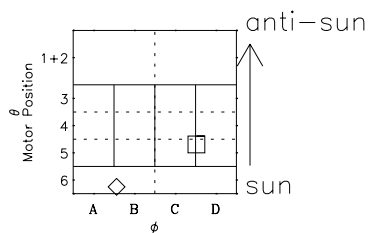

Galileo EPD Real-Time Omni 97135

Software Version: RTLINE_OMNI V 1.20
Data Production: 06-03-00
Plot Production: Sat Sep 15 07:01:10 2001

- ◇ = Jupiter look direction
- = Corotation look direction