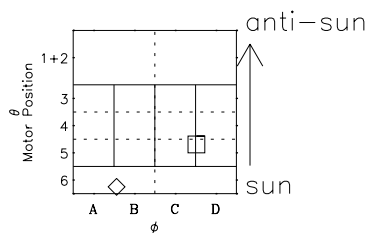

# Galileo EPD Real-Time Omni 97135

Software Version: RTLINE\_OMNI V 1.20  
Data Production: 06-03-00  
Plot Production: Sat Sep 15 07:01:10 2001

- ◇ = Jupiter look direction
- = Corotation look direction