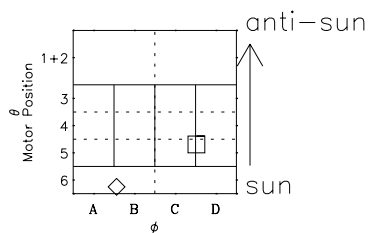

Galileo EPD Real-Time Omni 97135

Software Version: RTLINE_OMNI V 1.20
Data Production: 06-03-00
Plot Production: Sat Sep 15 07:01:09 2001

- ◇ = Jupiter look direction
- = Corotation look direction