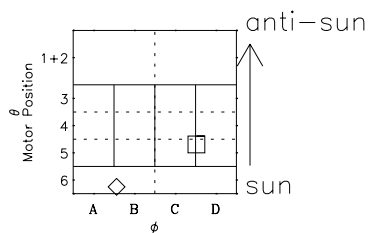

# Galileo EPD Real-Time Omni 97135

Software Version: RTLINE\_OMNI V 1.20  
Data Production: 06-03-00  
Plot Production: Sat Sep 15 07:01:08 2001

- ◇ = Jupiter look direction
- = Corotation look direction