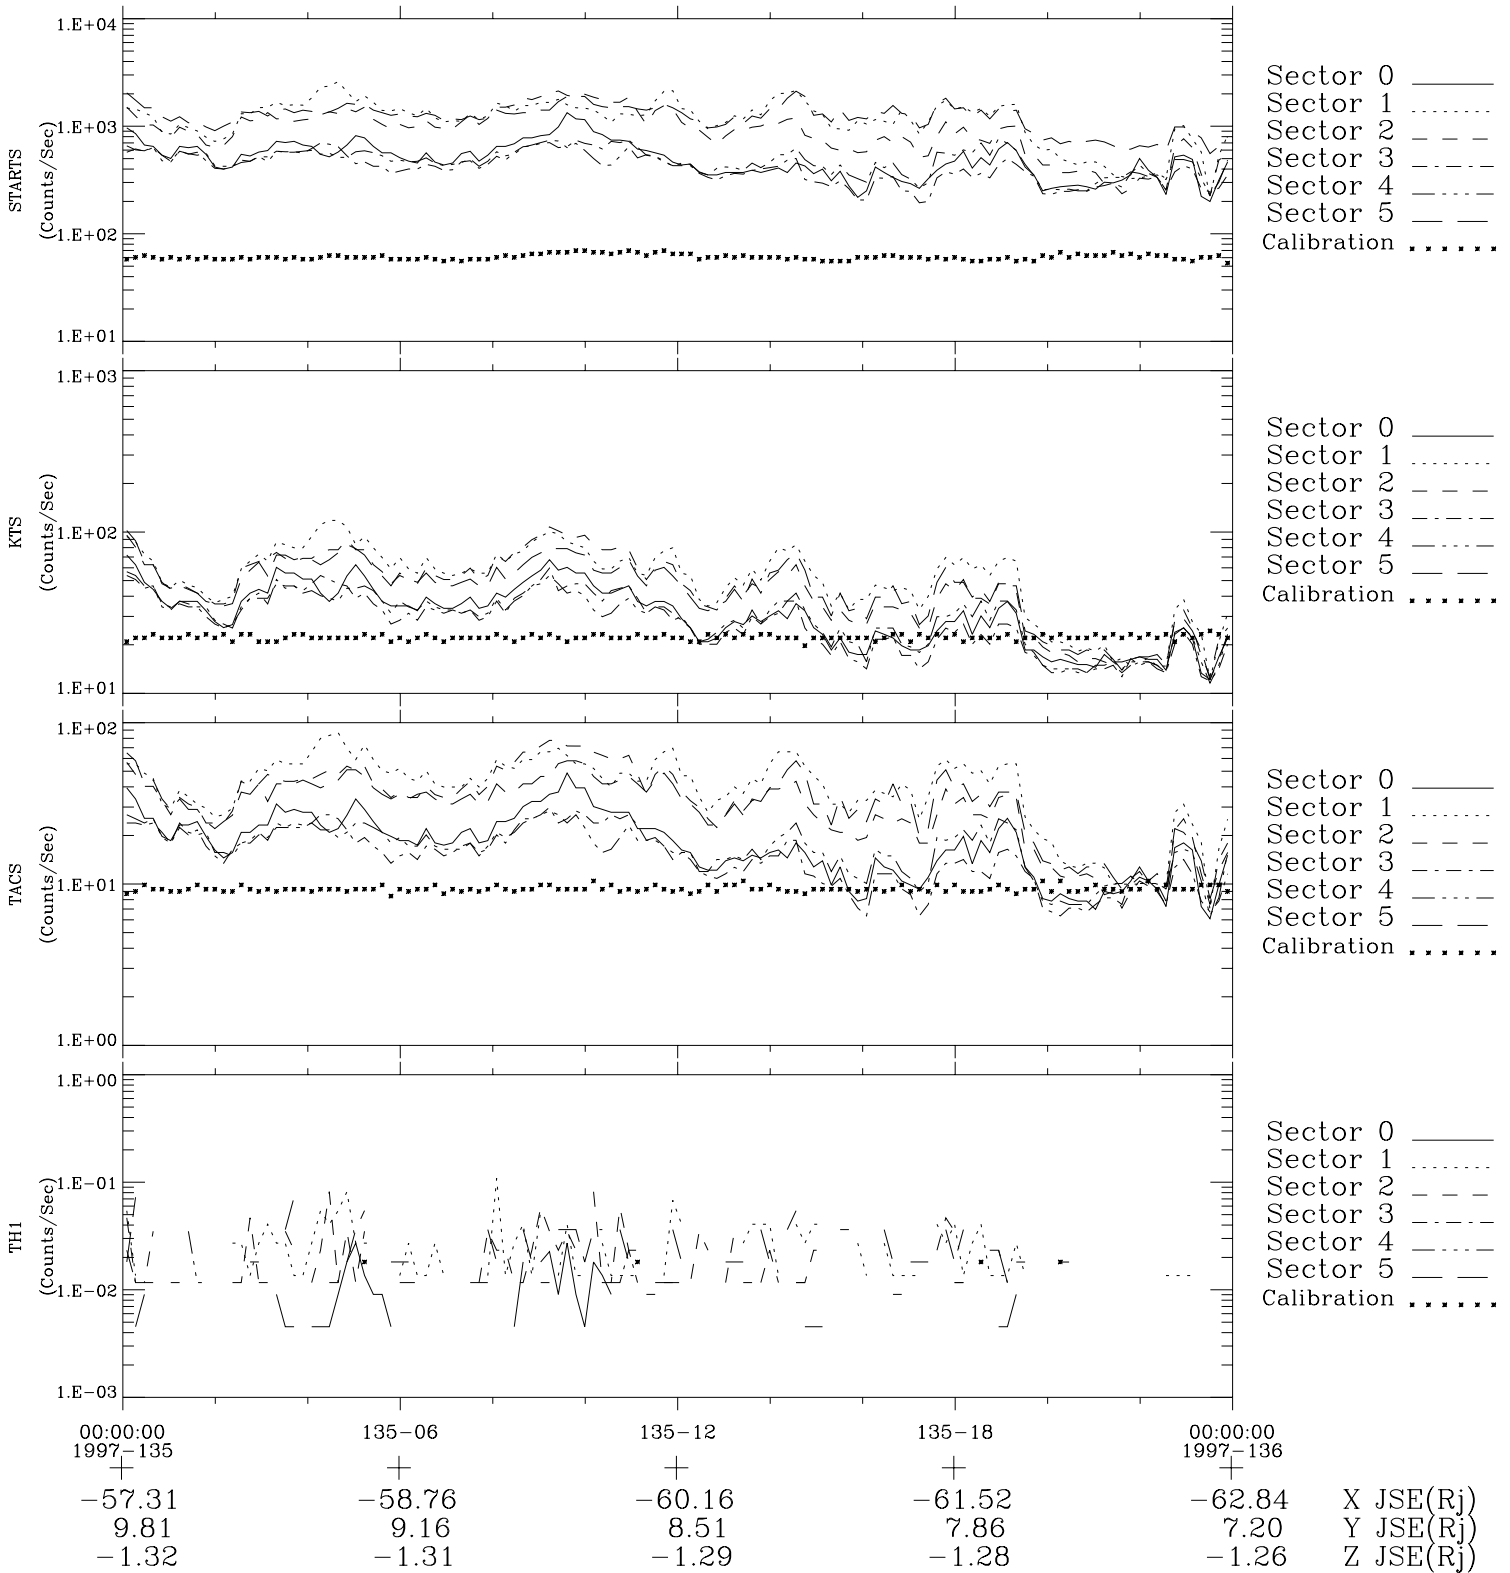

Galileo EPD Real-Time Six-Sector 97135

Software Version: RTLINE_R6 V 1.20
Data Production: 06-03-00
Plot Production: Sat Sep 15 07:01:18 2001

◇ = Jupiter look direction
□ = Corotation look direction