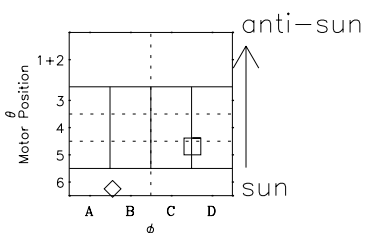

Galileo EPD Real-Time Six-Sector 97135

Software Version: RTLINE_R6 V 1.20
Data Production: 06-03-00
Plot Production: Sat Sep 15 07:01:18 2001

◇ = Jupiter look direction
□ = Corotation look direction