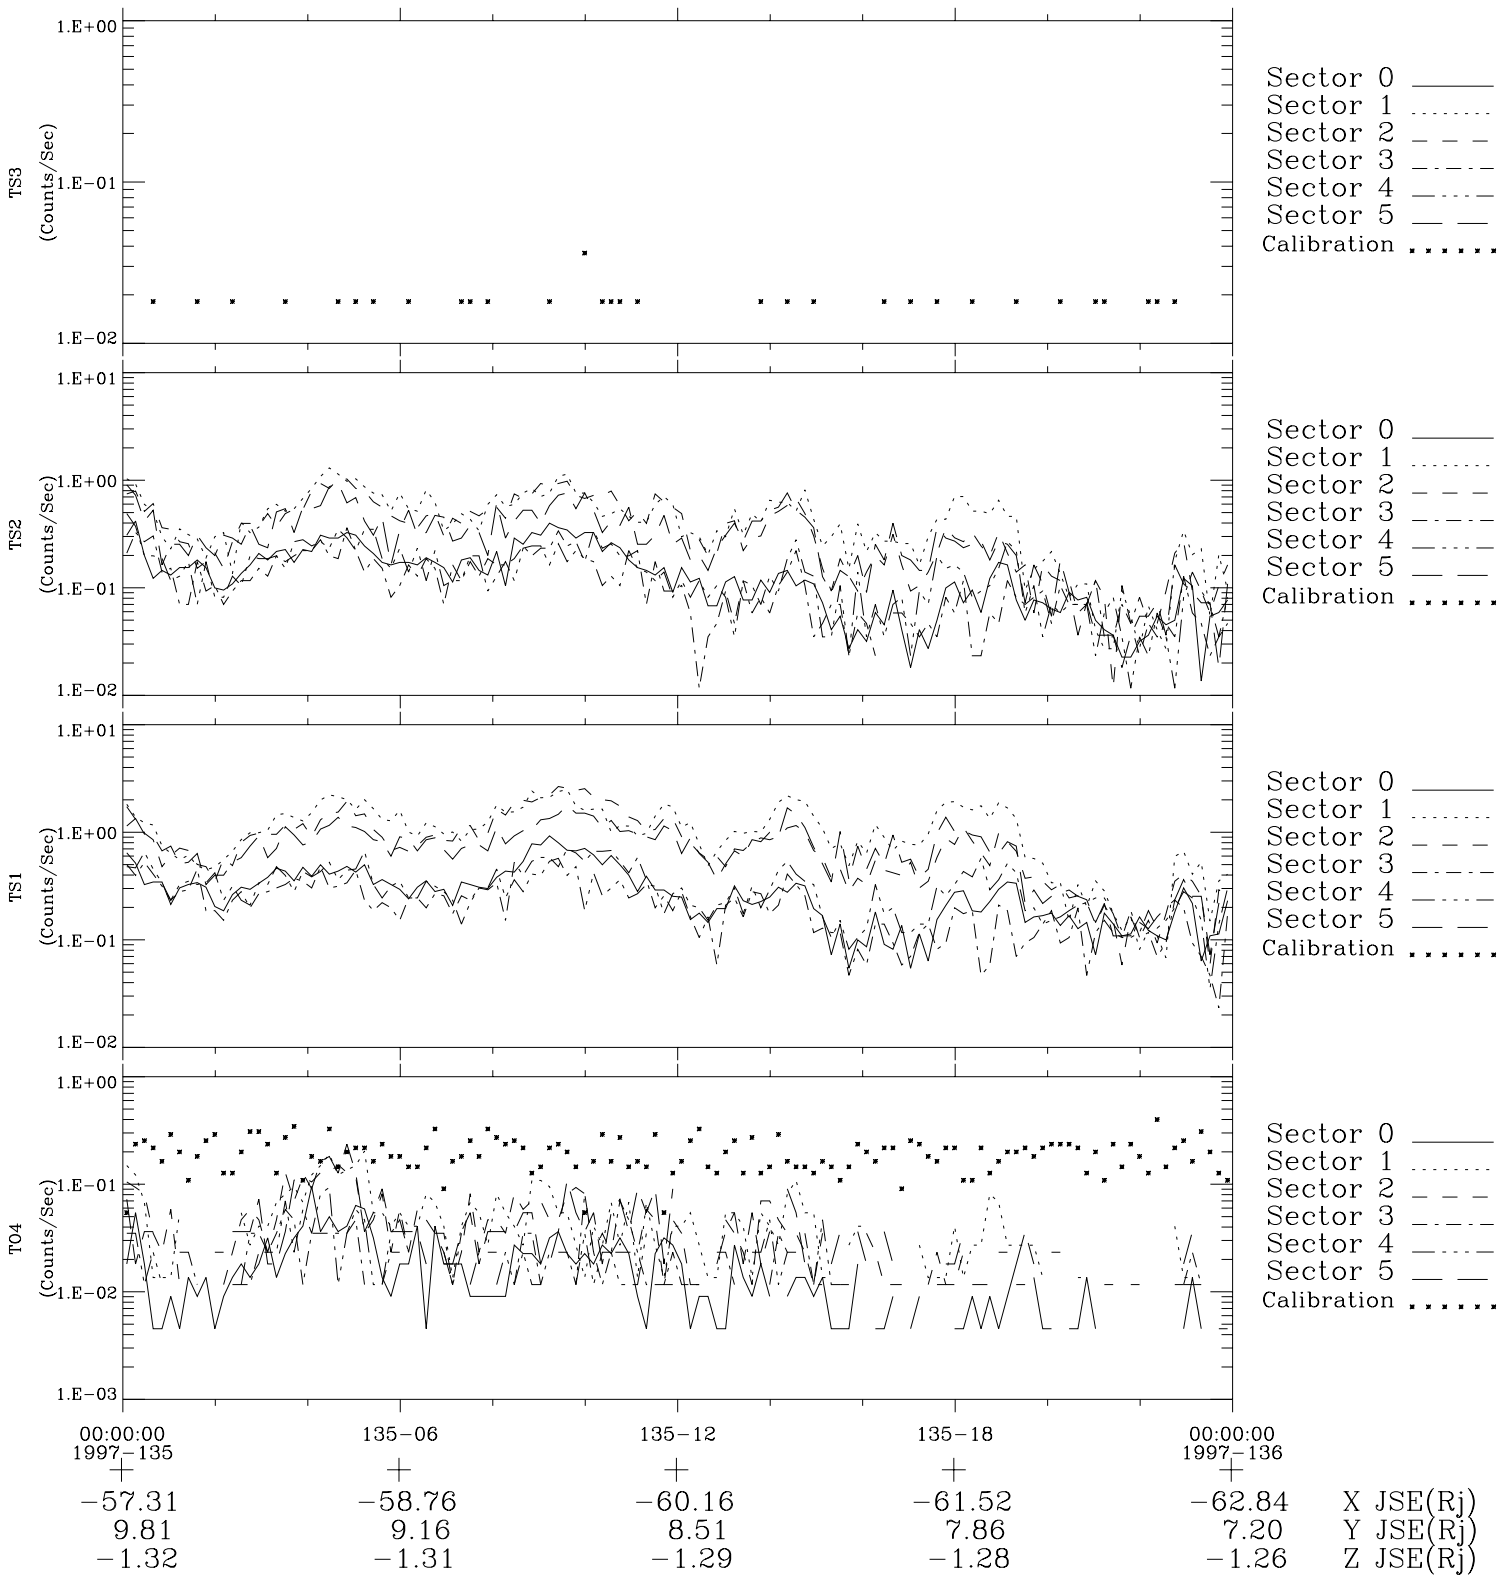

Galileo EPD Real-Time Six-Sector 97135

Software Version: RTLINE_R6 V 1.20
Data Production: 06-03-00
Plot Production: Sat Sep 15 07:01:17 2001

◇ = Jupiter look direction
□ = Corotation look direction