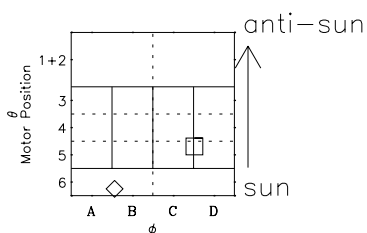

Galileo EPD Real-Time Six-Sector 97135

Software Version: RTLINE_R6 V 1.20
Data Production: 06-03-00
Plot Production: Sat Sep 15 07:01:17 2001

◇ = Jupiter look direction
□ = Corotation look direction