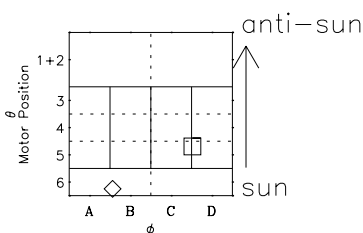

Galileo EPD Real-Time Six-Sector 97135

Software Version: RTLINE_R6 V 1.20
Data Production: 06-03-00
Plot Production: Sat Sep 15 07:01:17 2001

◇ = Jupiter look direction
□ = Corotation look direction