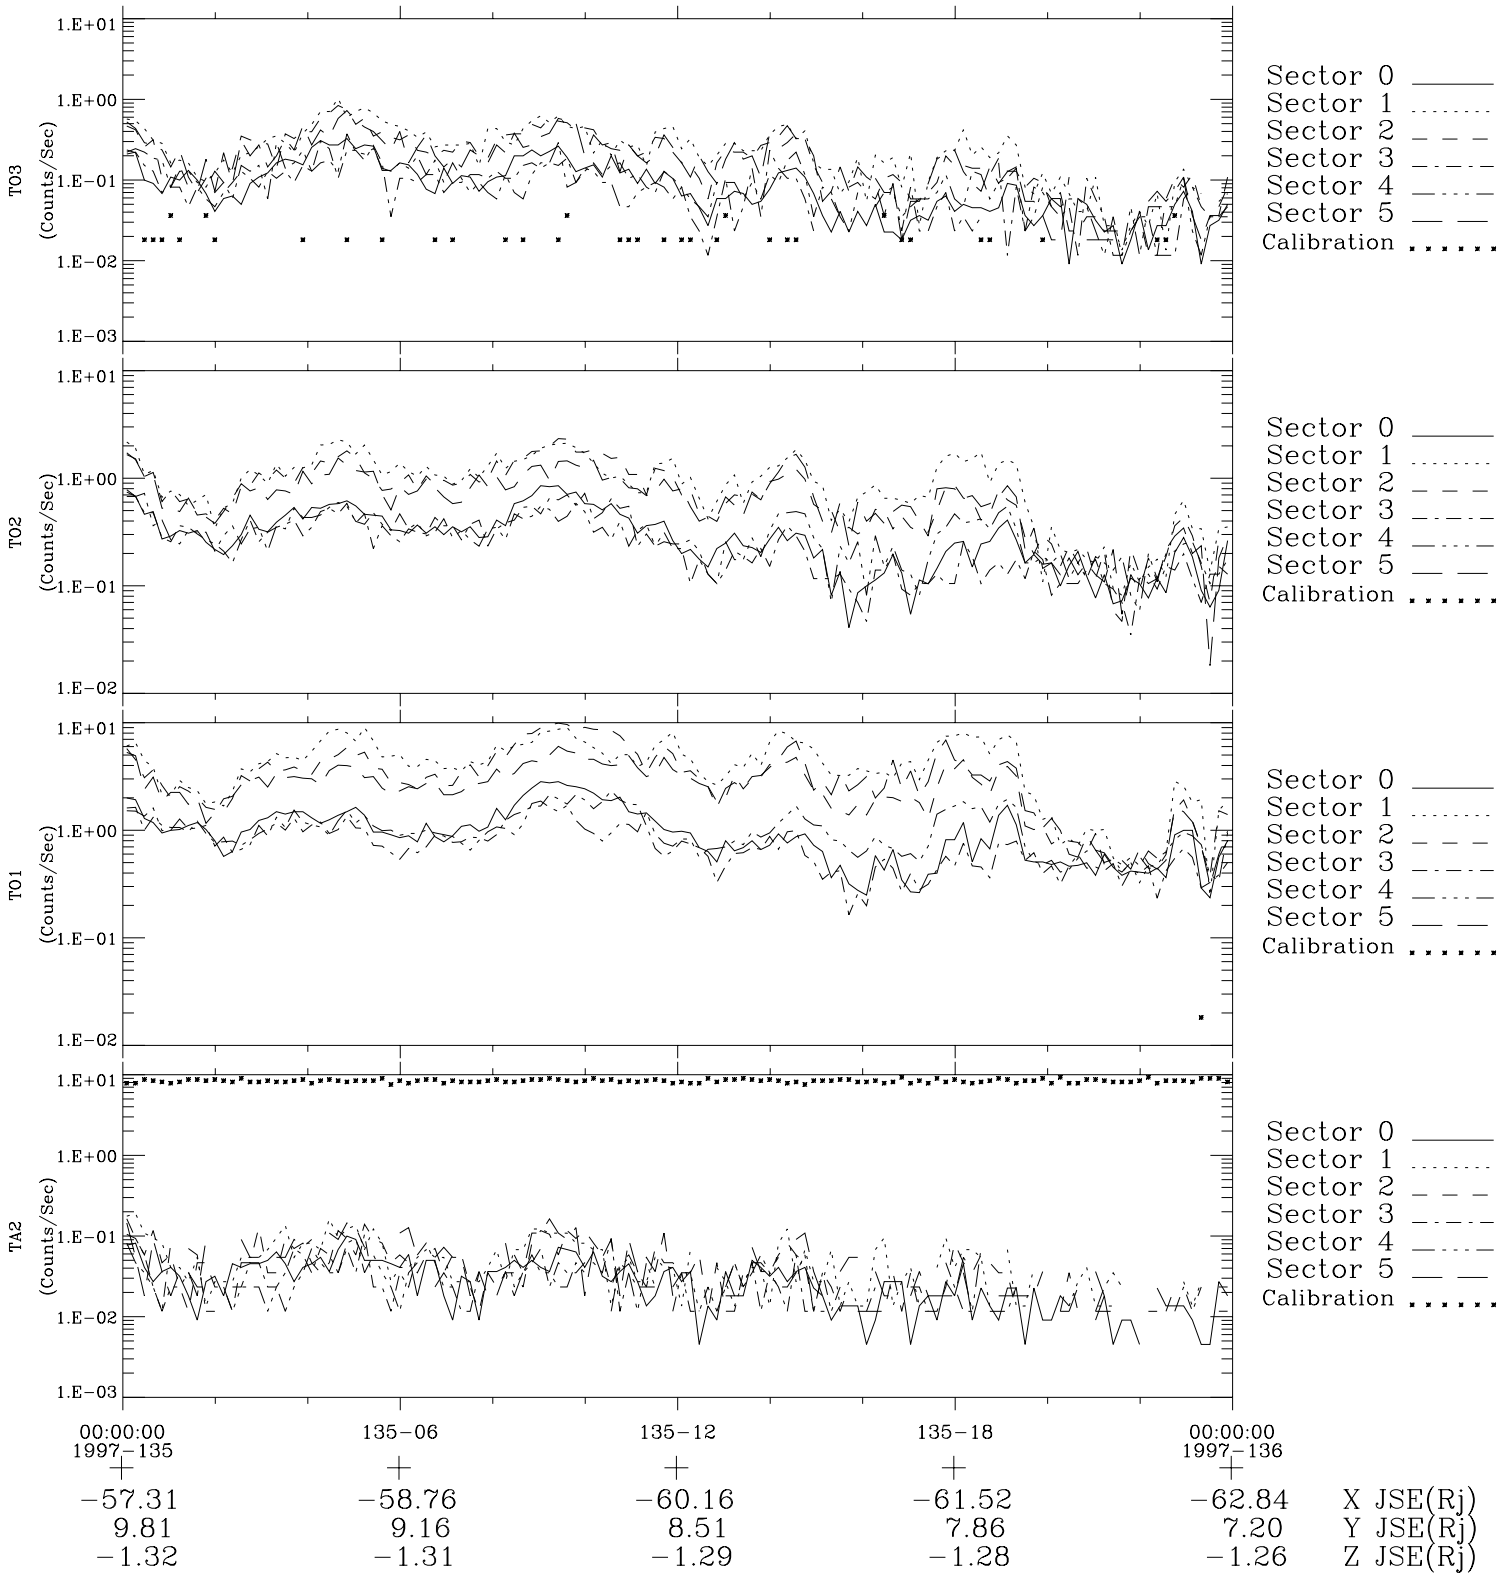

Galileo EPD Real-Time Six-Sector 97135

Software Version: RTLINE_R6 V 1.20
Data Production: 06-03-00
Plot Production: Sat Sep 15 07:01:17 2001

◇ = Jupiter look direction
□ = Corotation look direction