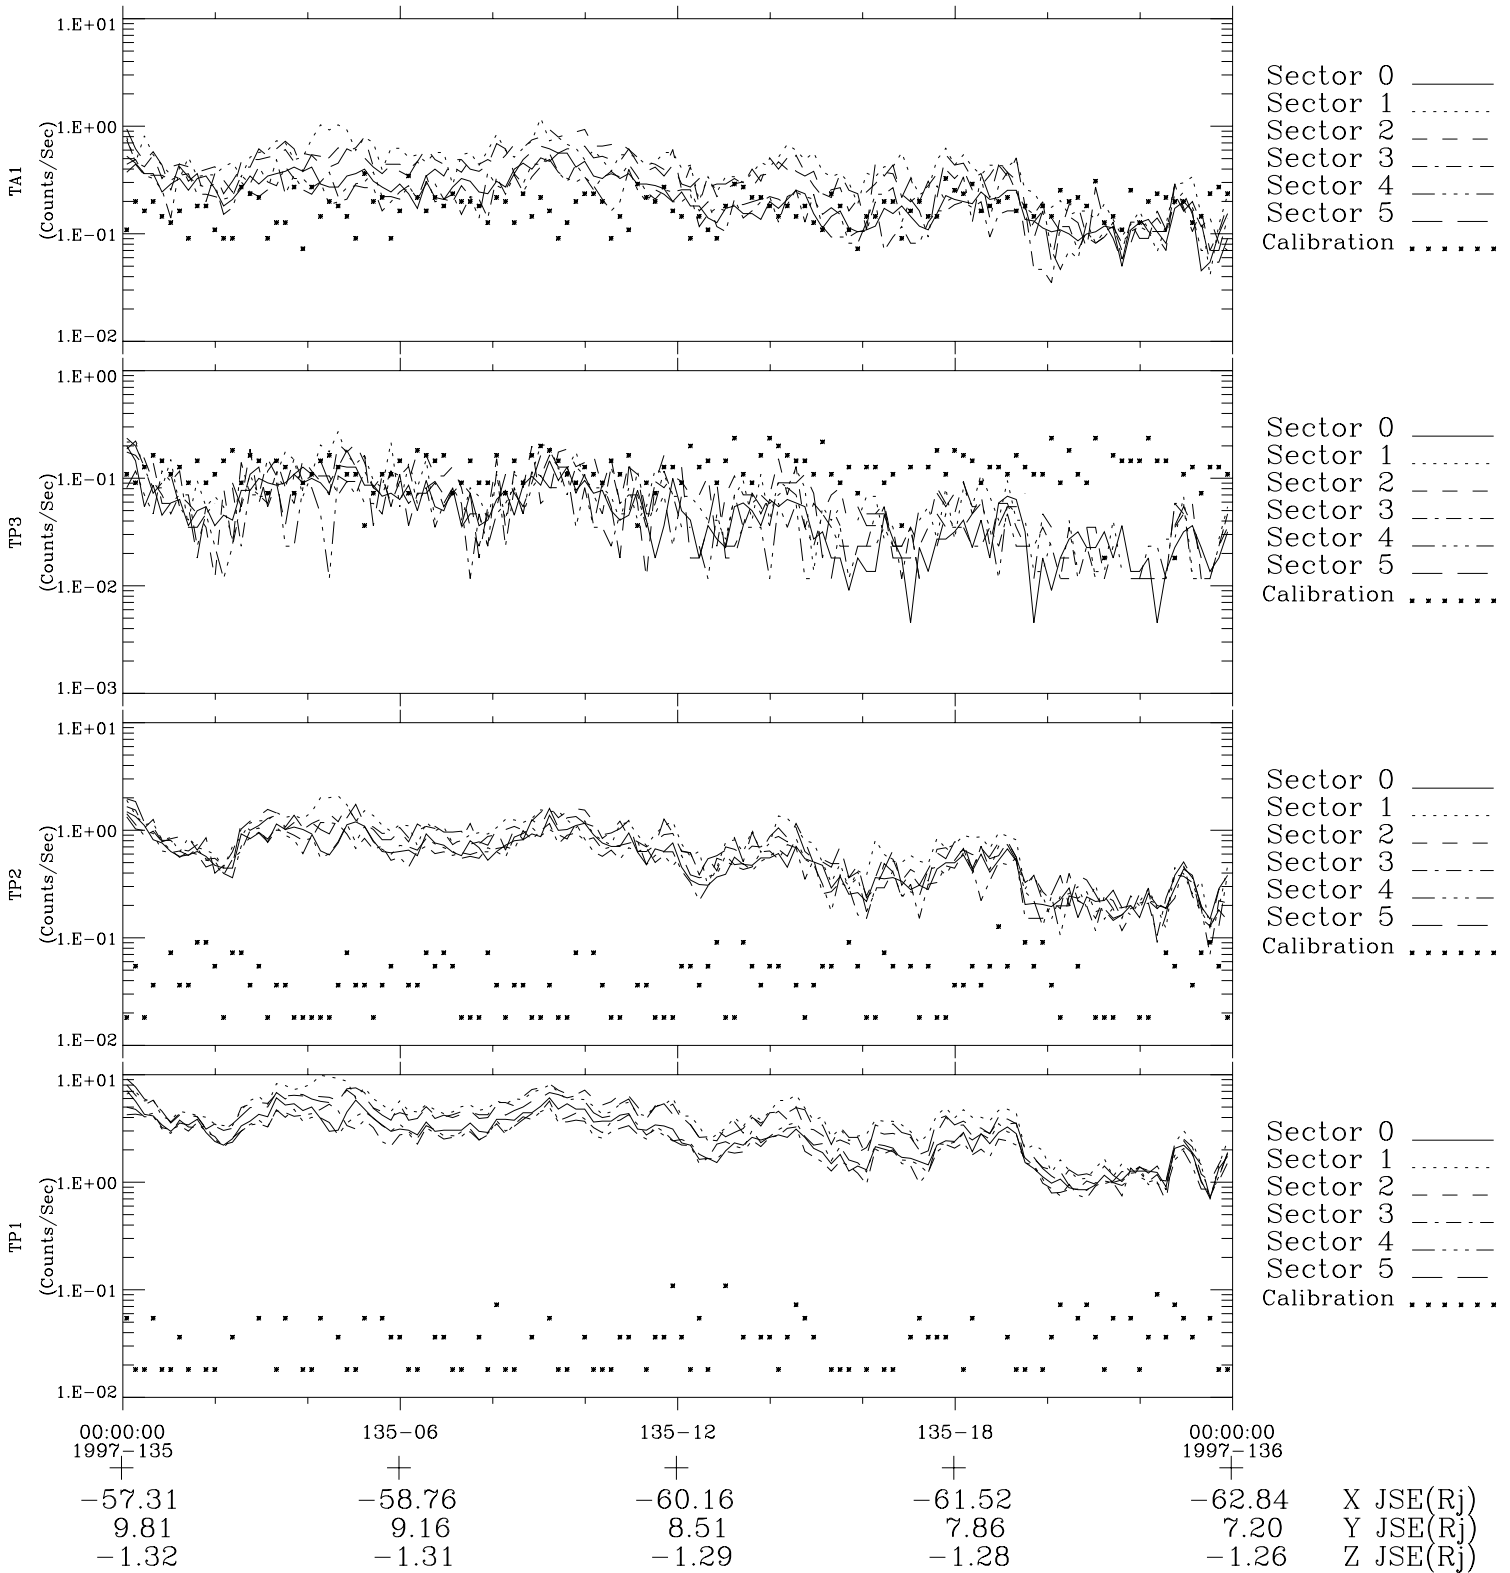

Galileo EPD Real-Time Six-Sector 97135

Software Version: RTLINE_R6 V 1.20
Data Production: 06-03-00
Plot Production: Sat Sep 15 07:01:16 2001

◇ = Jupiter look direction
□ = Corotation look direction