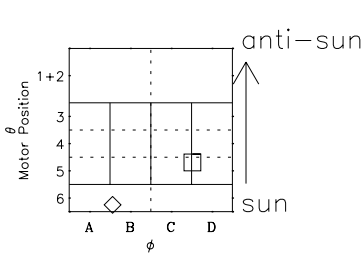

Galileo EPD Real-Time Six-Sector 97135

Software Version: RTLINE_R6 V 1.20
Data Production: 06-03-00
Plot Production: Sat Sep 15 07:01:16 2001

◇ = Jupiter look direction
□ = Corotation look direction