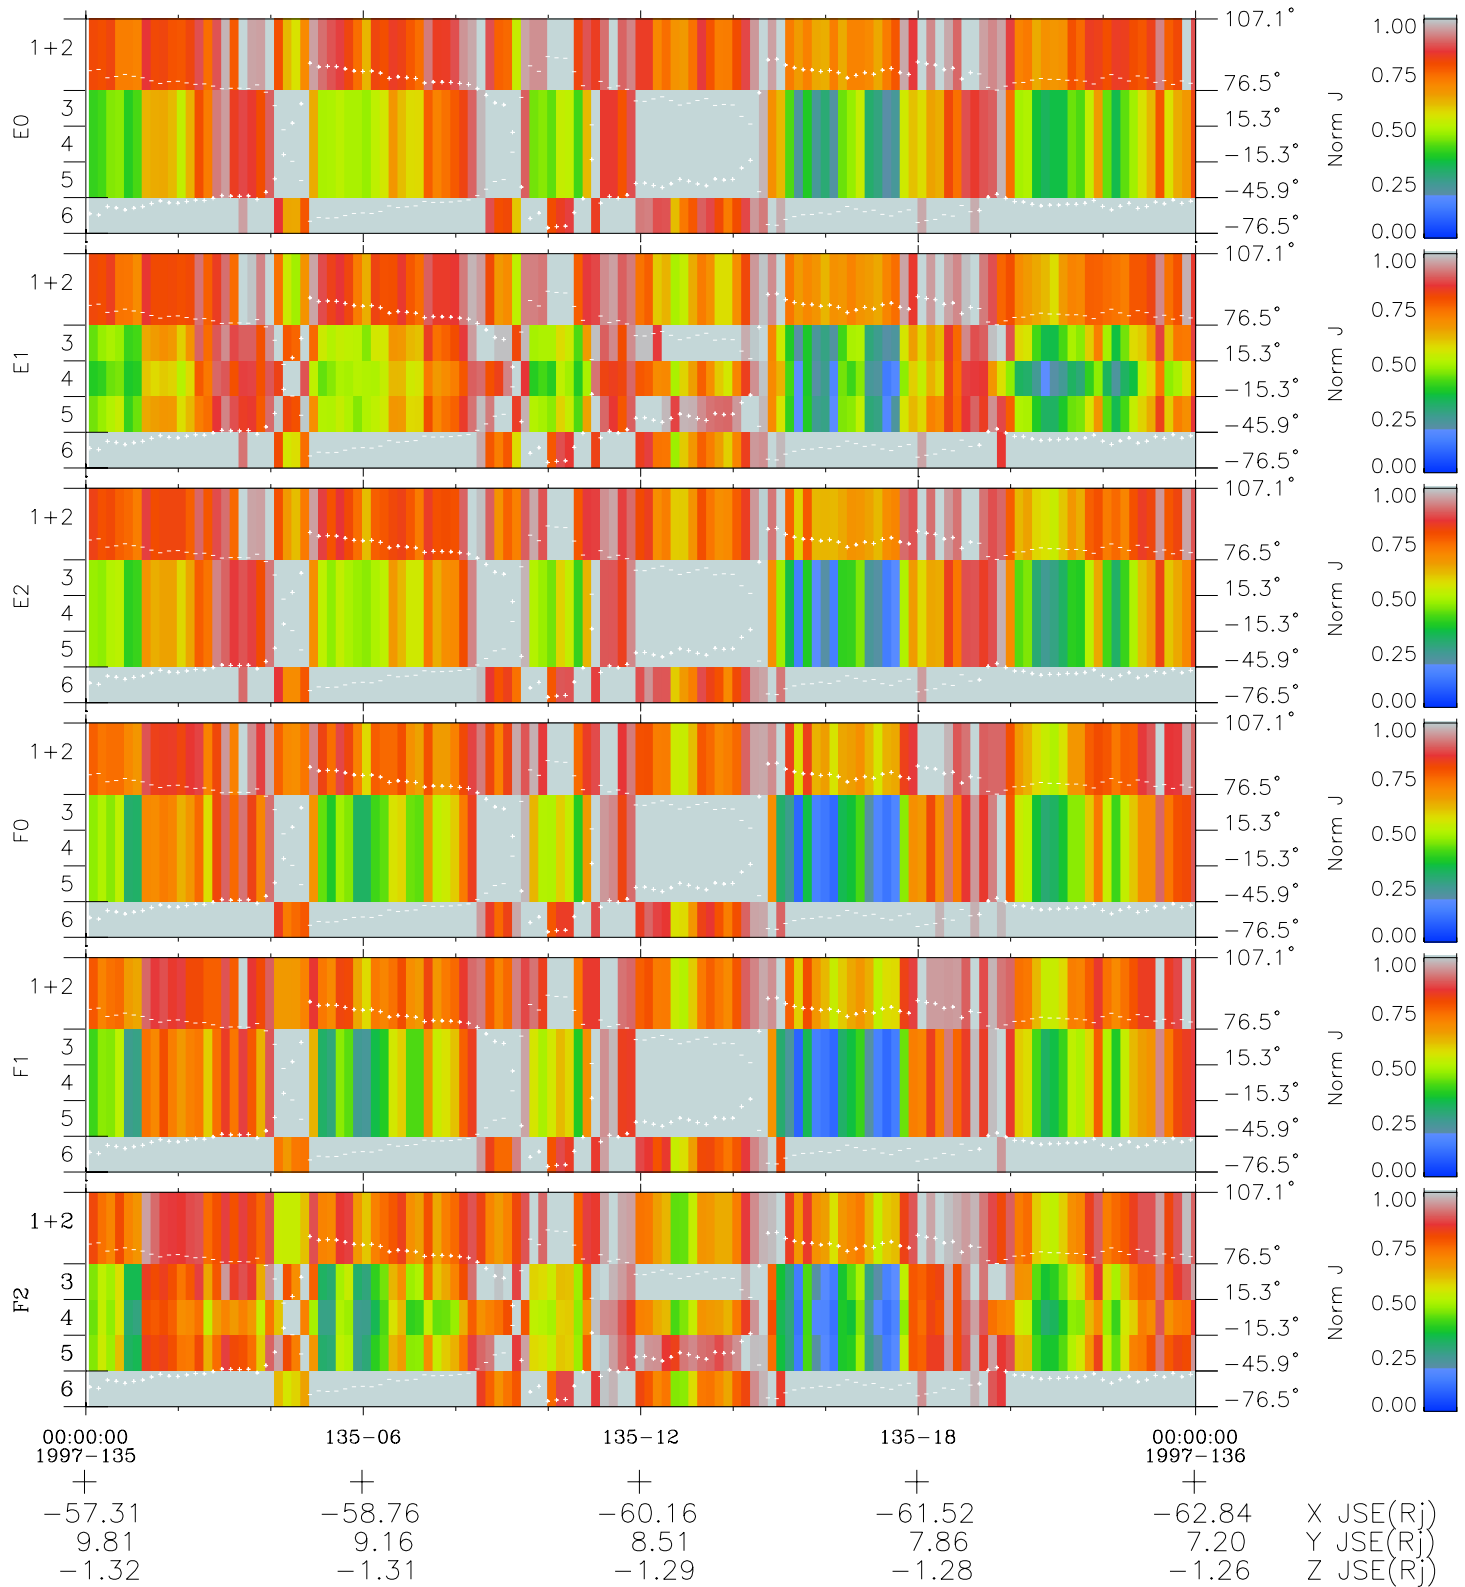

Galileo EPD Real Elevation Anisotropies 97135

Software Version: RTELEV_NORM V 1.20
Data Production: 06-03-00
Plot Production: Sat Sep 15 07:00:26 2001
Color File: wondr3
Geofactor File: 1.1

- ◇ = Jupiter look direction
- = Corotation look direction