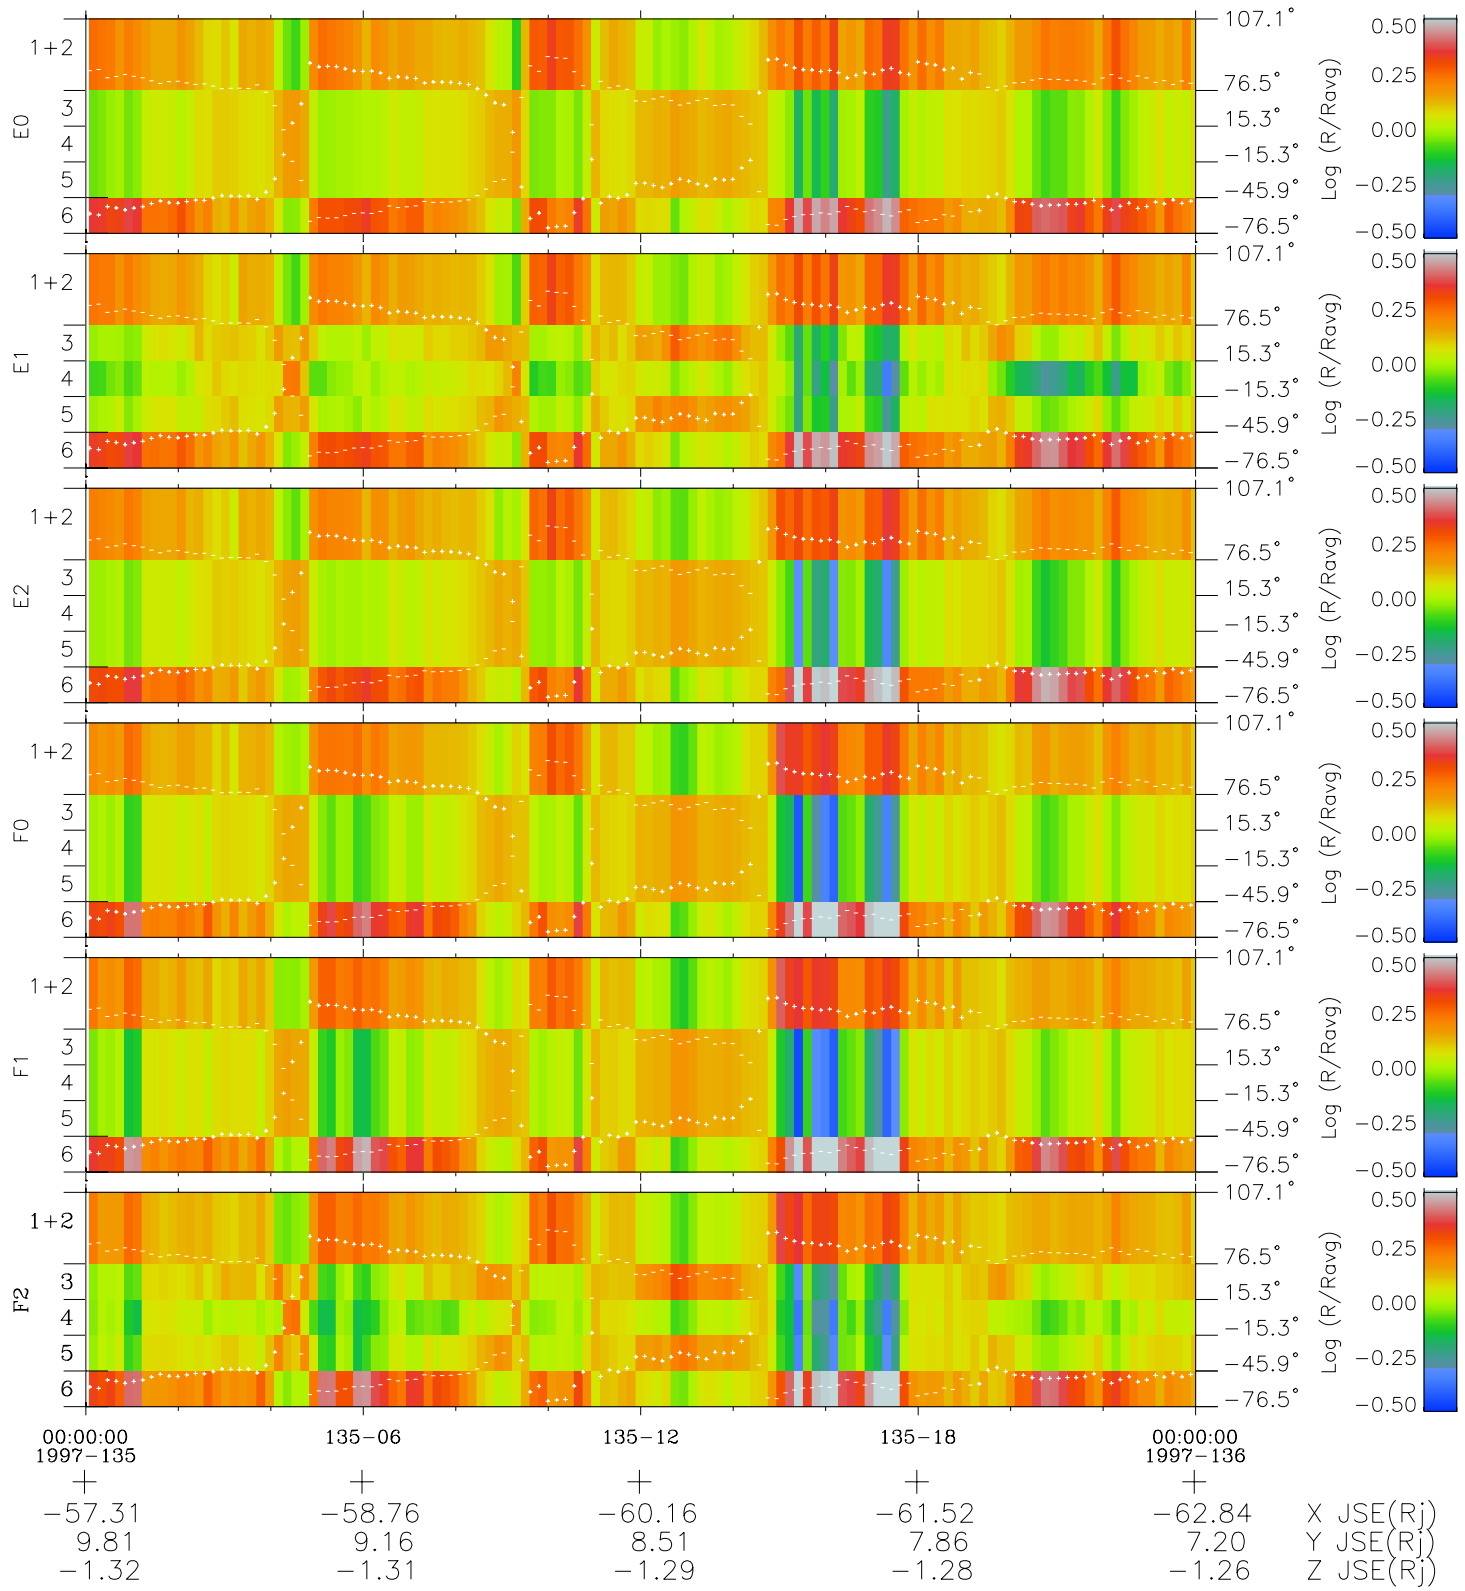

# Galileo EPD Real Elevation Anisotropies 97135

Software Version: RTELEV\_MEAN V 1.20  
 Data Production: 06-03-00  
 Plot Production: Sat Sep 15 07:00:01 2001  
 Color File: wondr3  
 Geofactor File: 1.1

- ◇ = Jupiter look direction
- = Corotation look direction