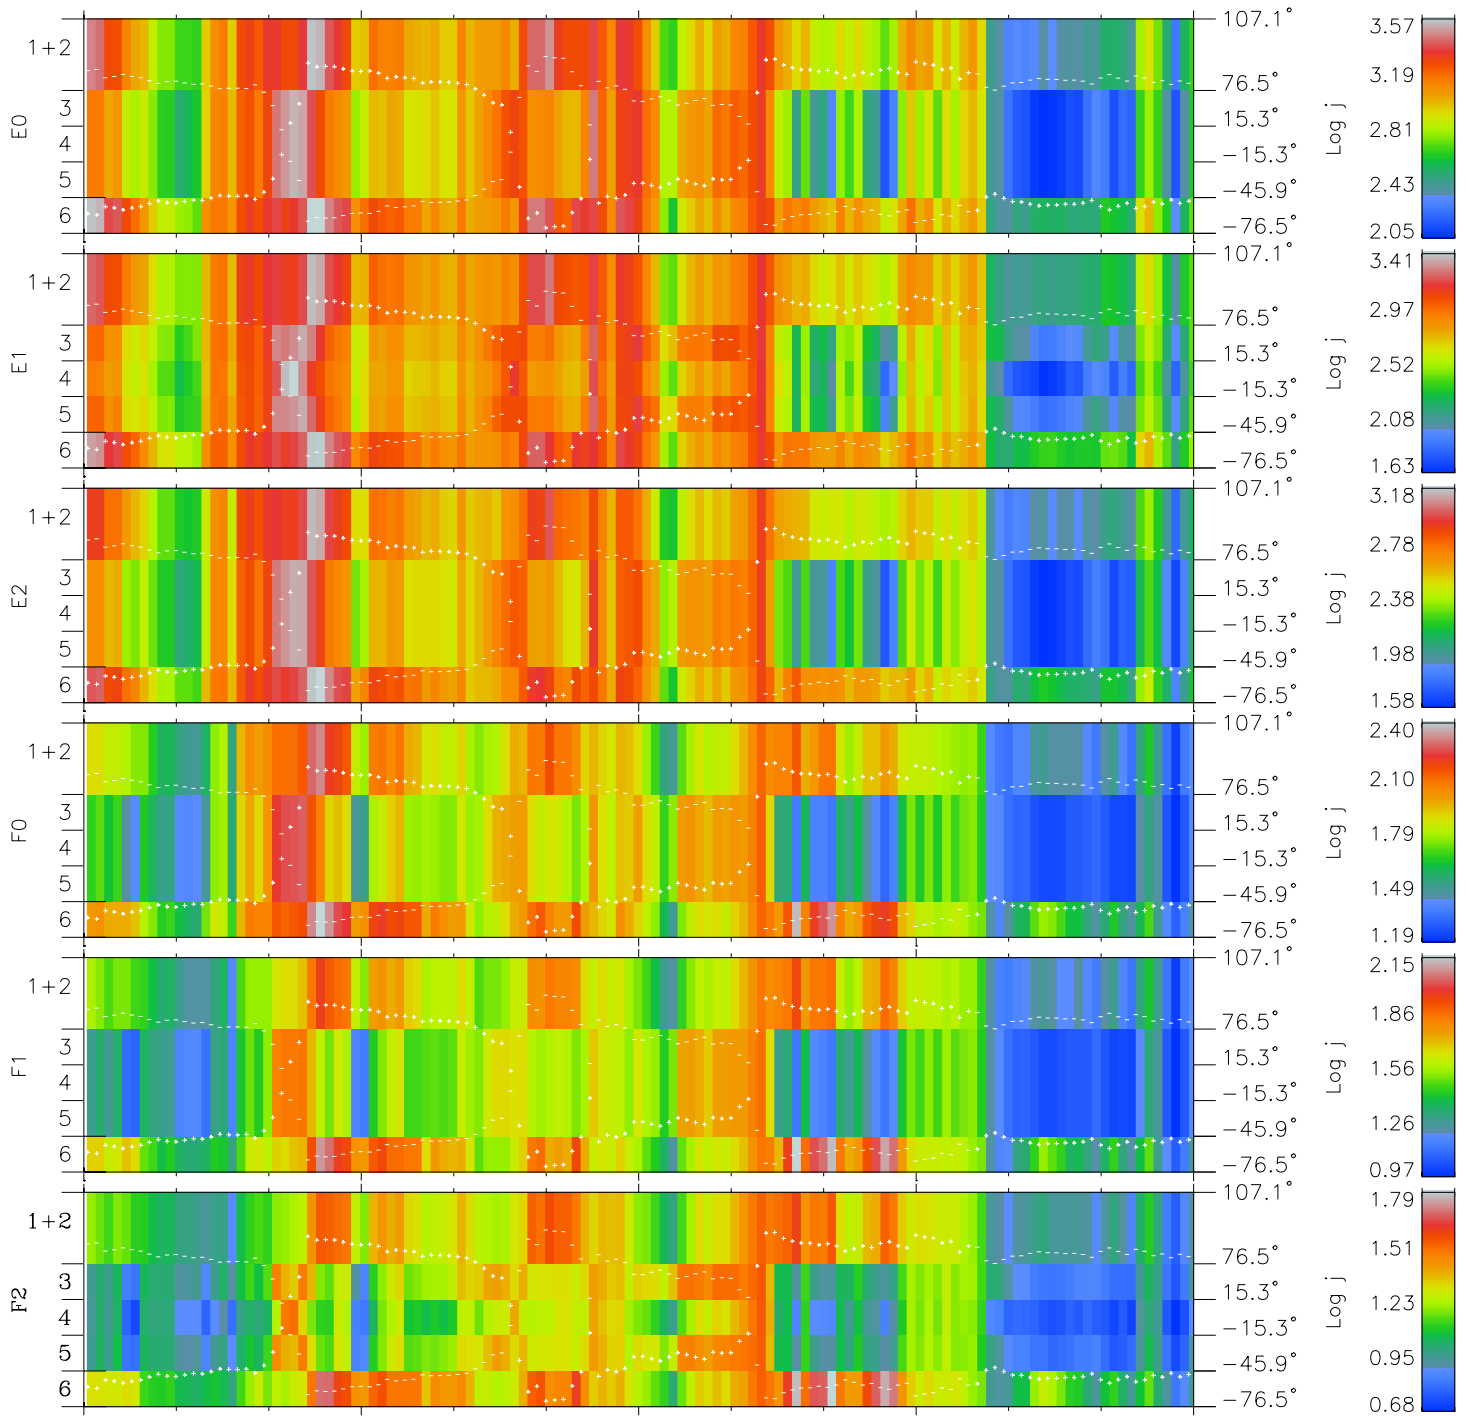

Galileo EPD Real Elevation Anisotropies 97135

Software Version: RTELEV_FLUX V 1.20
Data Production: 06-03-00
Plot Production: Sat Sep 15 07:00:13 2001
Color File: wondr3
Geofactor File: 1.1

00:00:00 1997-135	135-06	135-12	135-18	00:00:00 1997-136	
+	+	+	+	+	
-57.31	-58.76	-60.16	-61.52	-62.84	X JSE(R _j)
9.81	9.16	8.51	7.86	7.20	Y JSE(R _j)
-1.32	-1.31	-1.29	-1.28	-1.26	Z JSE(R _j)

- ◇ = Jupiter look direction
- = Corotation look direction