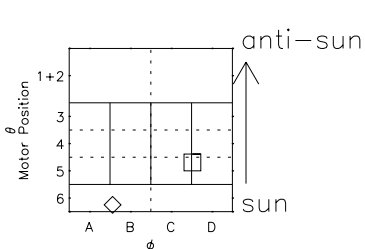

Galileo EPD Real Elevation Anisotropies 97135

Software Version: RTELEV_FLUX V 1.20
Data Production: 06-03-00
Plot Production: Sat Sep 15 07:00:13 2001
Color File: wondr3
Geofactor File: 1.1

00:00:00 1997-135	135-06	135-12	135-18	00:00:00 1997-136	
+	+	+	+	+	
-57.31	-58.76	-60.16	-61.52	-62.84	X JSE(R _j)
9.81	9.16	8.51	7.86	7.20	Y JSE(R _j)
-1.32	-1.31	-1.29	-1.28	-1.26	Z JSE(R _j)

- ◇ = Jupiter look direction
- = Corotation look direction