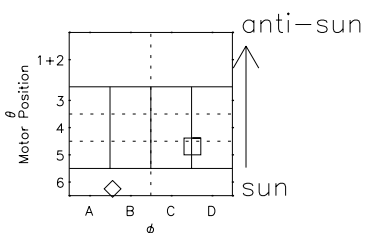

Galileo EPD Real Elevation Anisotropies 97135

Software Version: RTELEV_NORM V 1.20
Data Production: 06-03-00
Plot Production: Sat Sep 15 07:00:20 2001
Color File: wondr3
Geofactor File: 1.1

00:00:00 1997-135	135-06	135-12	135-18	00:00:00 1997-136	
+	+	+	+	+	
-57.31	-58.76	-60.16	-61.52	-62.84	X JSE(R _j)
9.81	9.16	8.51	7.86	7.20	Y JSE(R _j)
-1.32	-1.31	-1.29	-1.28	-1.26	Z JSE(R _j)

- ◇ = Jupiter look direction
- = Corotation look direction