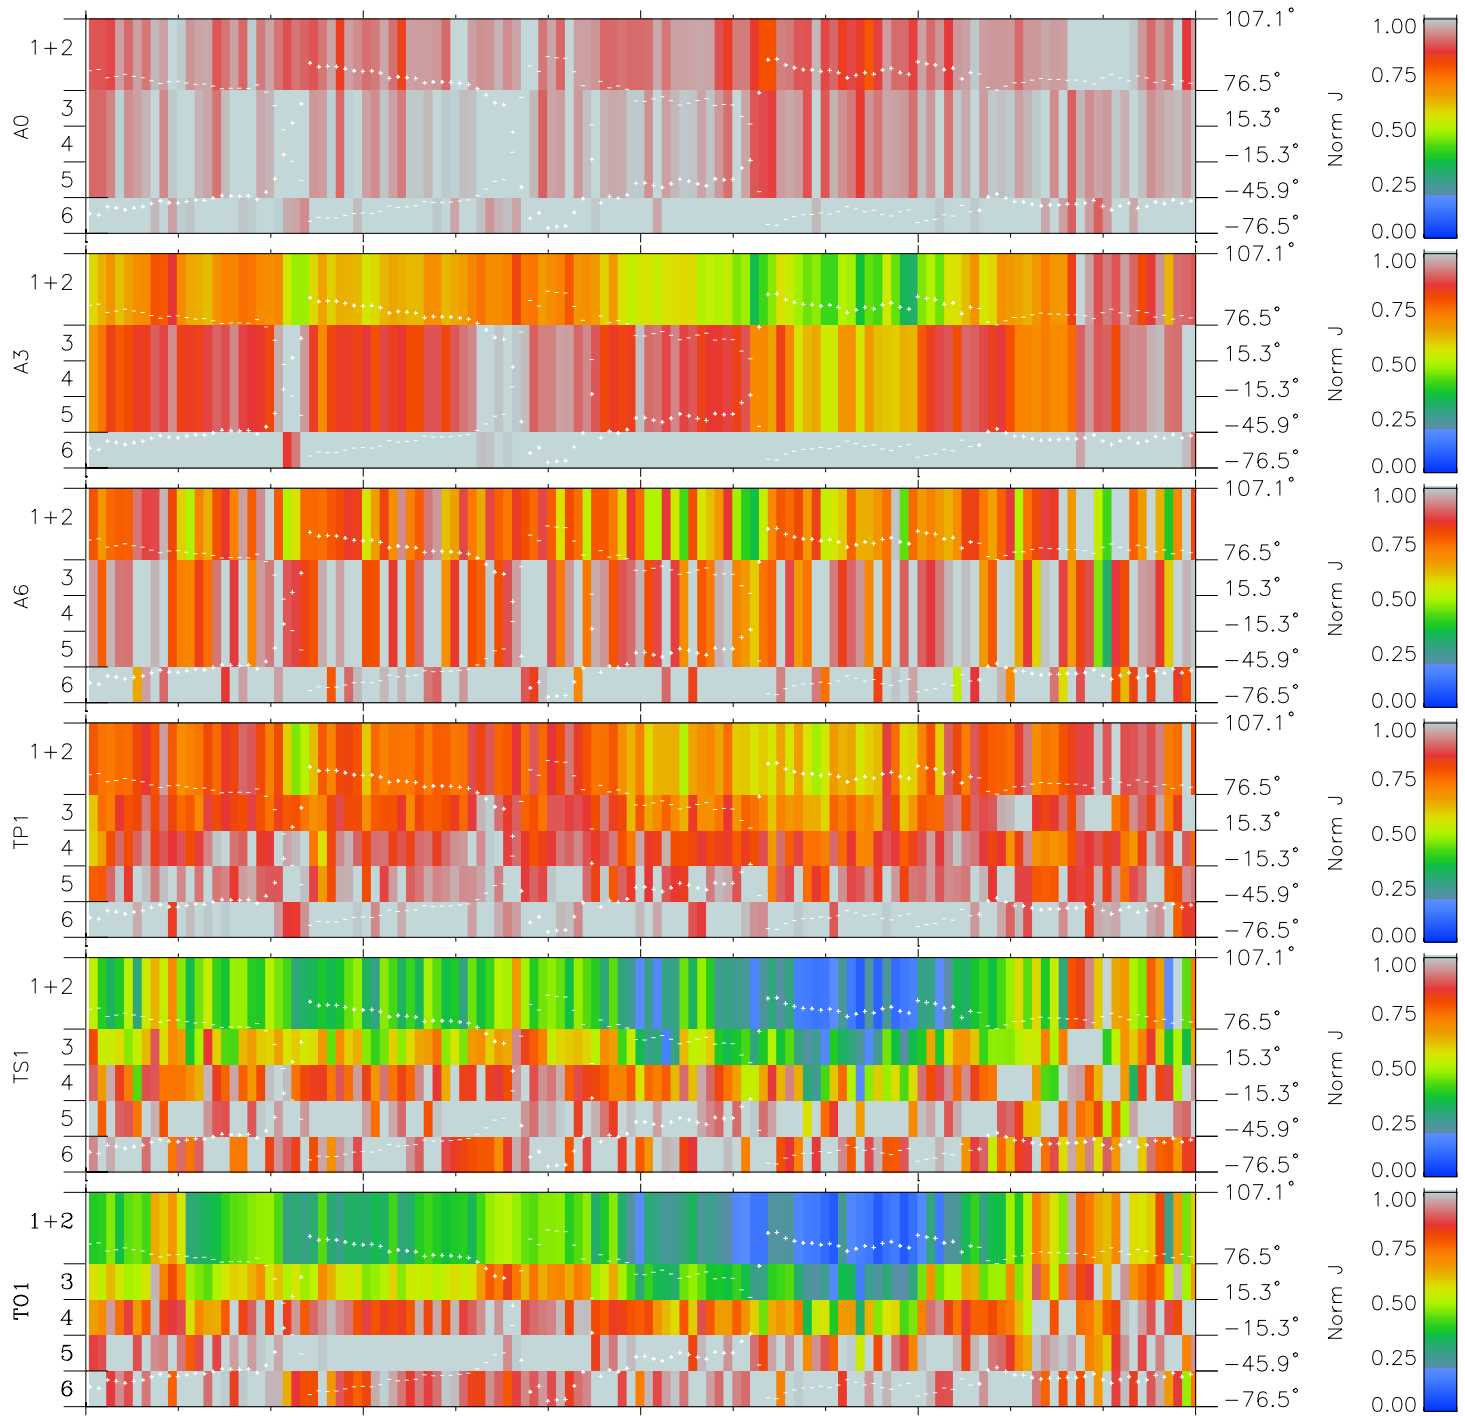

Galileo EPD Real Elevation Anisotropies 97135

Software Version: RTELEV_NORM V 1.20
Data Production: 06-03-00
Plot Production: Sat Sep 15 07:00:20 2001
Color File: wondr3
Geofactor File: 1.1

00:00:00 1997-135	135-06	135-12	135-18	00:00:00 1997-136	
+	+	+	+	+	
-57.31	-58.76	-60.16	-61.52	-62.84	X JSE(R _j)
9.81	9.16	8.51	7.86	7.20	Y JSE(R _j)
-1.32	-1.31	-1.29	-1.28	-1.26	Z JSE(R _j)

- ◇ = Jupiter look direction
- = Corotation look direction