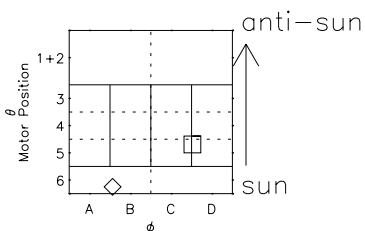

- = Jupiter look direction
- = Corotation look direction