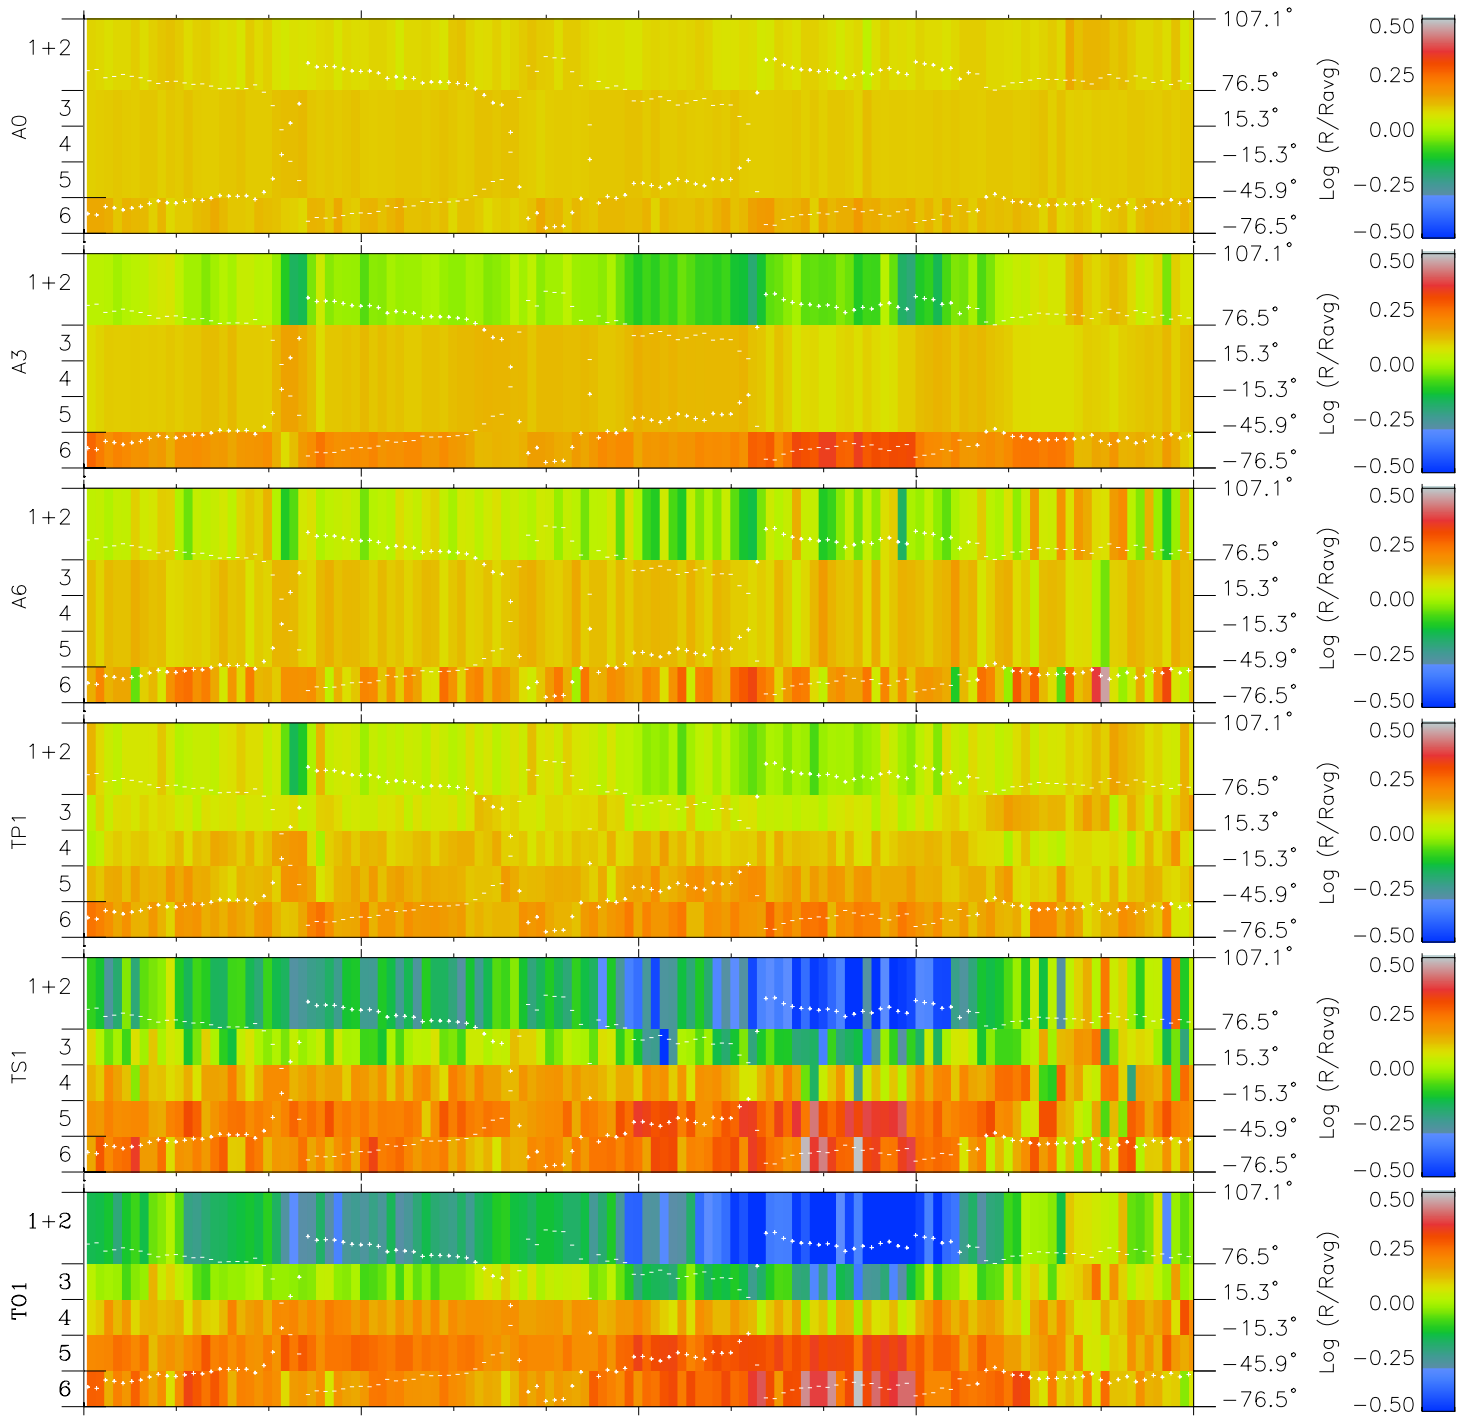

# Galileo EPD Real Elevation Anisotropies 97135

Software Version: RTELEV\_MEAN V 1.20  
 Data Production: 06-03-00  
 Plot Production: Sat Sep 15 06:59:55 2001  
 Color File: wondr3  
 Geofactor File: 1.1

00:00:00 1997-135	135-06	135-12	135-18	00:00:00 1997-136	
+	+	+	+	+	X JSE( $R_j$ )
-57.31	-58.76	-60.16	-61.52	-62.84	Y JSE( $R_j$ )
9.81	9.16	8.51	7.86	7.20	Z JSE( $R_j$ )
-1.32	-1.31	-1.29	-1.28	-1.26	

- ◇ = Jupiter look direction
- = Corotation look direction