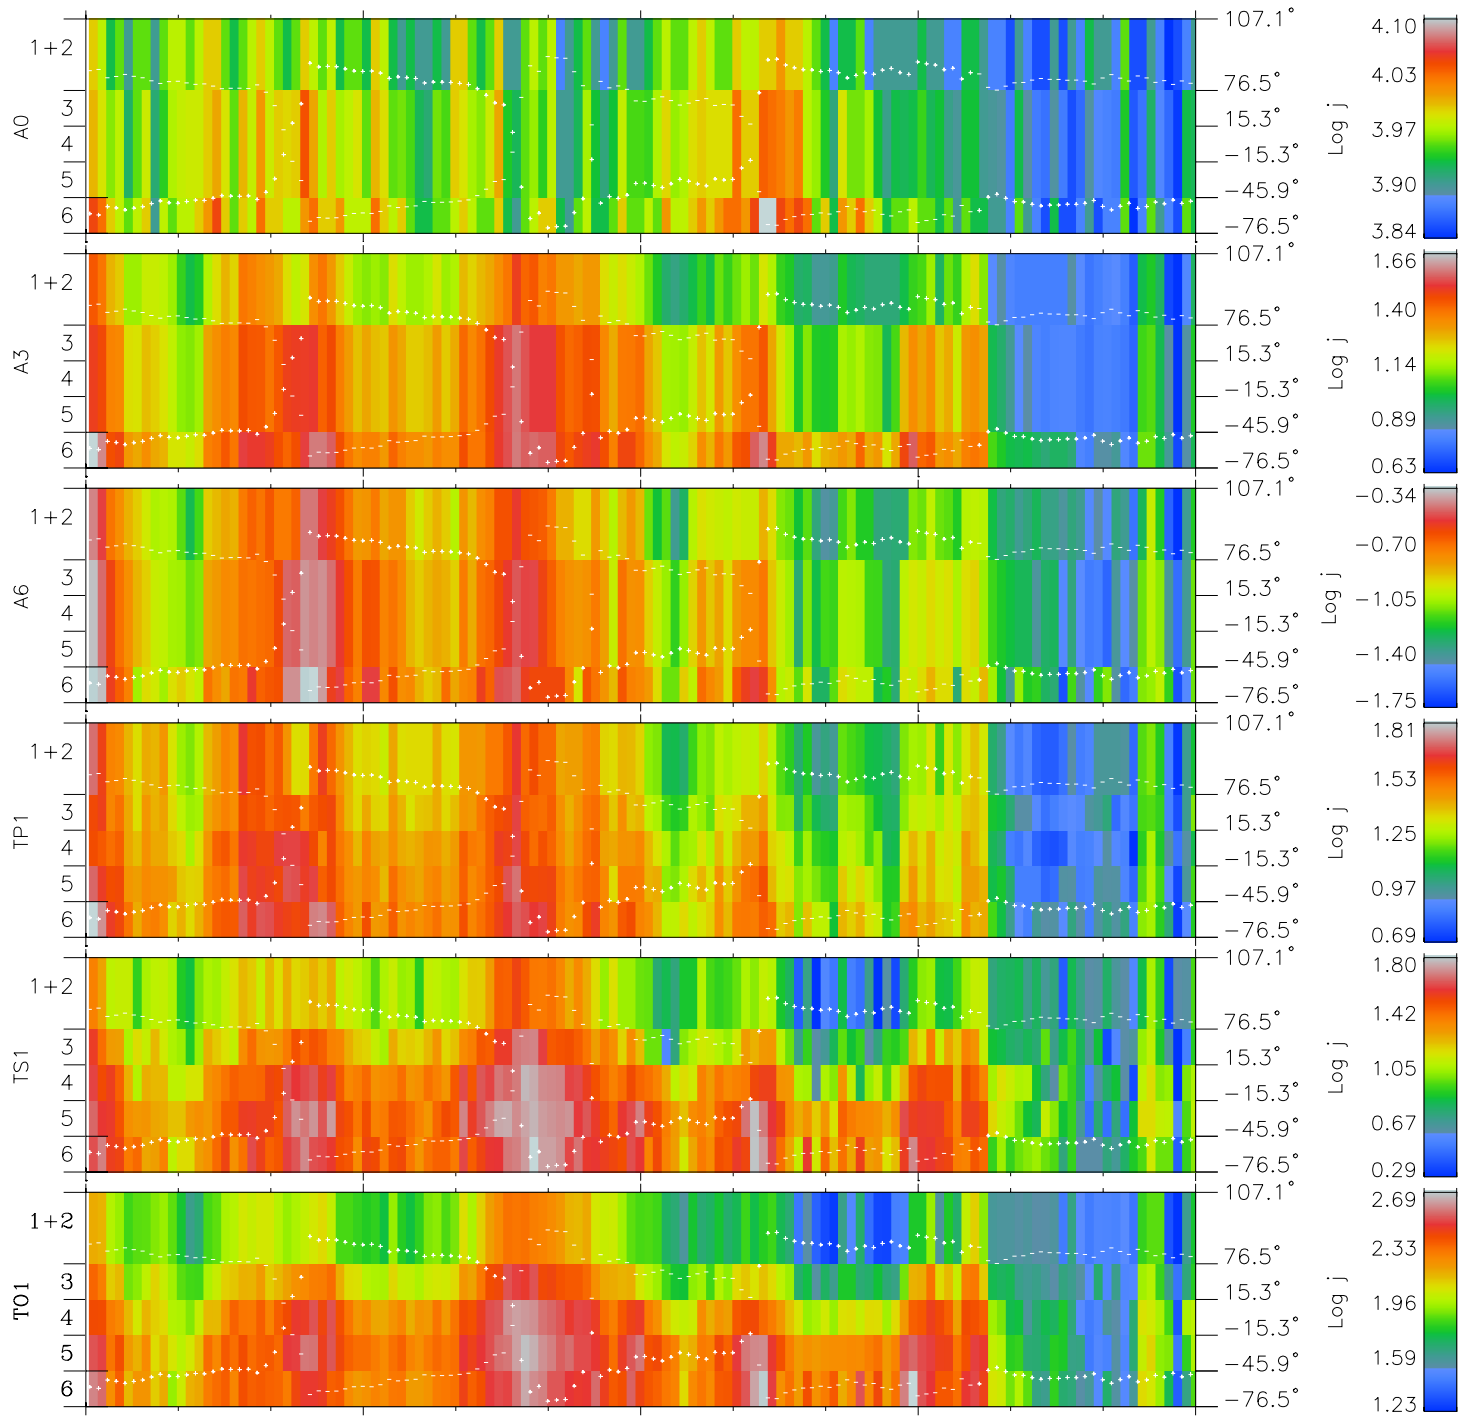

Galileo EPD Real Elevation Anisotropies 97135

Software Version: RTELEV_FLUX V 1.20
Data Production: 06-03-00
Plot Production: Sat Sep 15 07:00:08 2001
Color File: wondr3
Geofactor File: 1.1

00:00:00 1997-135	135-06	135-12	135-18	00:00:00 1997-136	
+	+	+	+	+	
-57.31	-58.76	-60.16	-61.52	-62.84	X JSE(R _j)
9.81	9.16	8.51	7.86	7.20	Y JSE(R _j)
-1.32	-1.31	-1.29	-1.28	-1.26	Z JSE(R _j)

- ◇ = Jupiter look direction
- = Corotation look direction