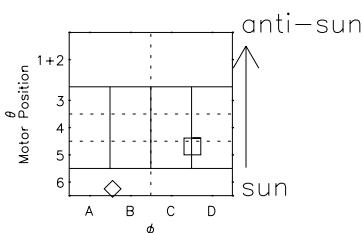

Galileo EPD Real Elevation Anisotropies 97135

Software Version: RTELEV_FLUX V 1.20
Data Production: 06-03-00
Plot Production: Sat Sep 15 07:00:08 2001
Color File: wondr3
Geofactor File: 1.1

00:00:00 1997-135	135-06	135-12	135-18	00:00:00 1997-136	
+	+	+	+	+	
-57.31	-58.76	-60.16	-61.52	-62.84	X JSE(R _j)
9.81	9.16	8.51	7.86	7.20	Y JSE(R _j)
-1.32	-1.31	-1.29	-1.28	-1.26	Z JSE(R _j)

- ◇ = Jupiter look direction
- = Corotation look direction