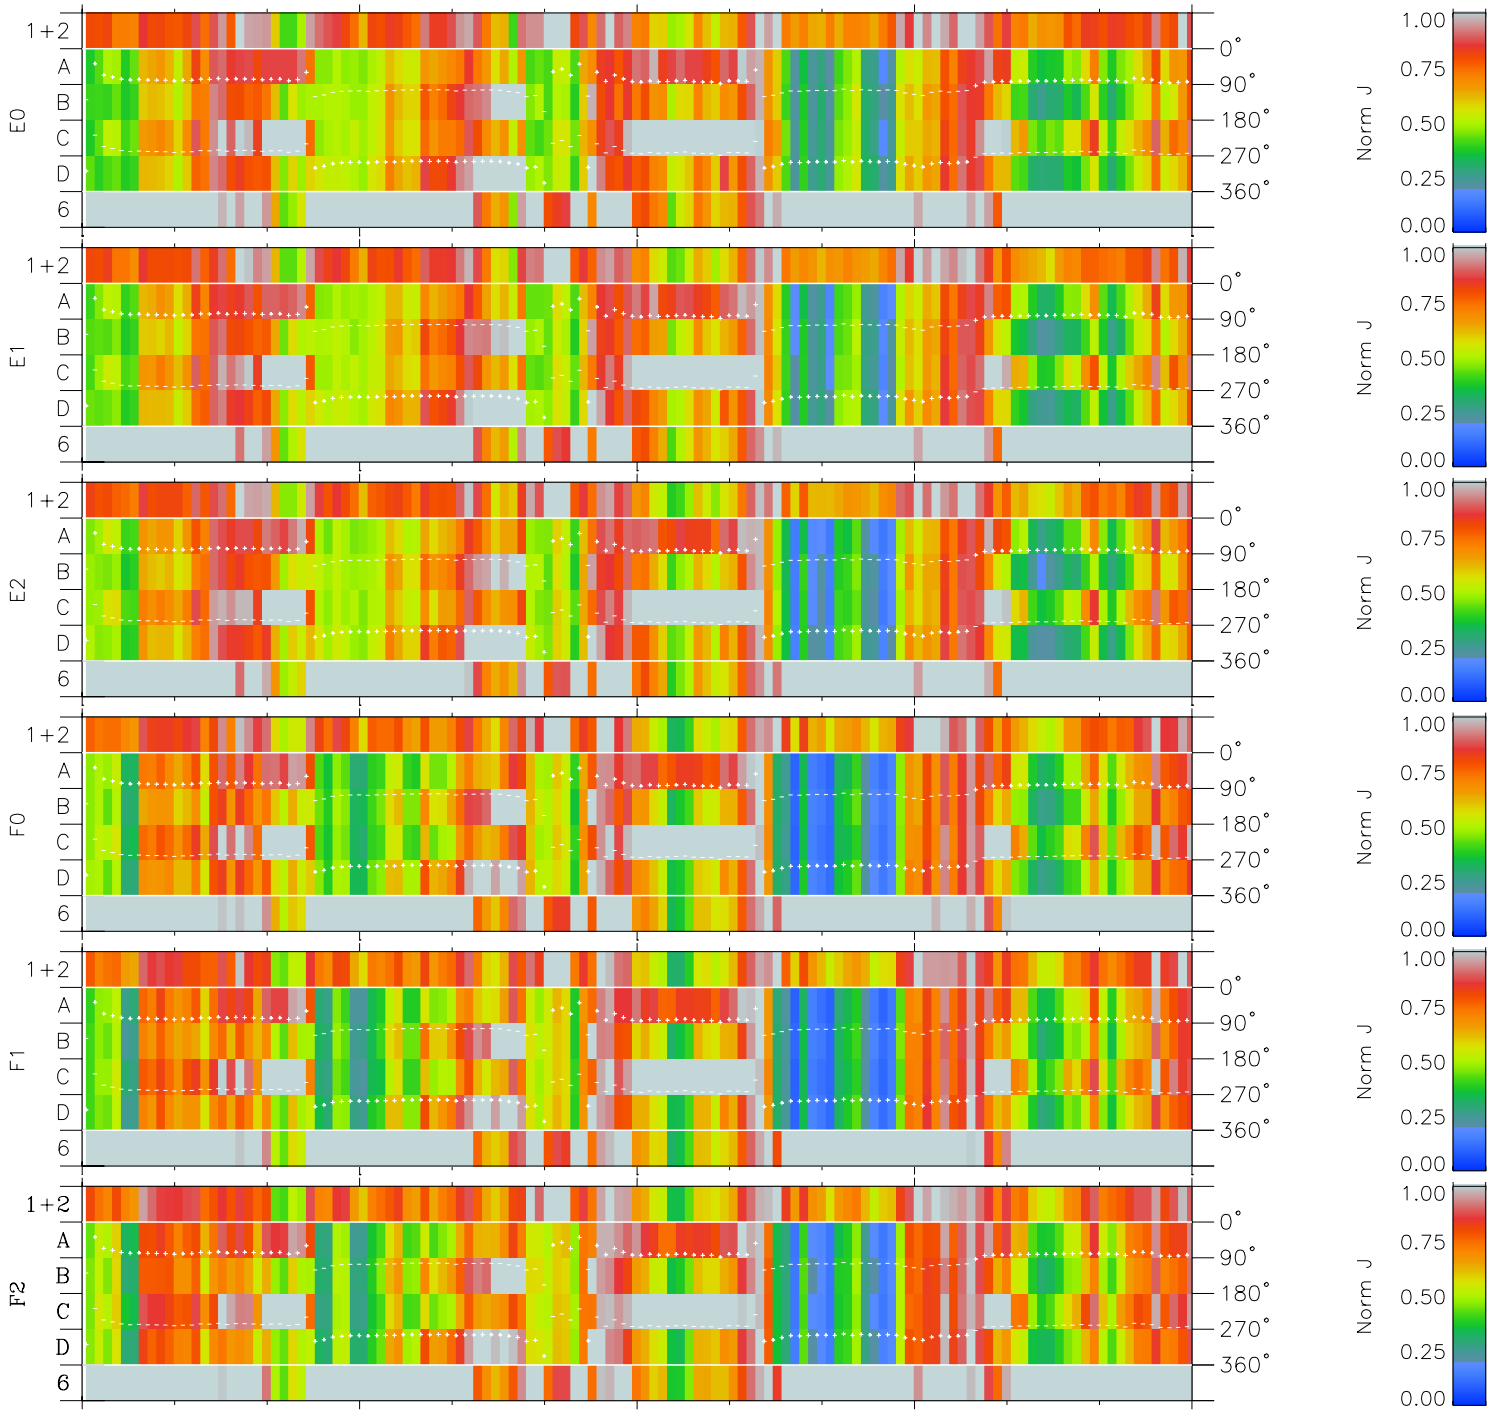

Galileo EPD Real Time Azimuth Anisotropies 97135

Software Version: RTAZIM_NORM V 1.20
 Data Production: 06-03-00
 Plot Production: Sat Sep 15 07:01:02 2001
 Color File: wondr3
 Geofactor File: 1.1

00:00:00 1997-135	135-06	135-12	135-18	00:00:00 1997-136	
+	+	+	+	+	
-57.31	-58.76	-60.16	-61.52	-62.84	X JSE(R _j)
9.81	9.16	8.51	7.86	7.20	Y JSE(R _j)
-1.32	-1.31	-1.29	-1.28	-1.26	Z JSE(R _j)

- ◇ = Jupiter look direction
- = Corotation look direction