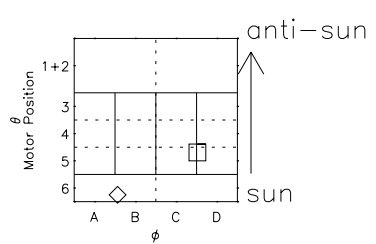

Galileo EPD Real Time Azimuth Anisotropies 97135

Software Version: RTAZIM_NORM V 1.20
 Data Production: 06-03-00
 Plot Production: Sat Sep 15 07:01:02 2001
 Color File: wondr3
 Geofactor File: 1.1

00:00:00 1997-135	135-06	135-12	135-18	00:00:00 1997-136	
+	+	+	+	+	
-57.31	-58.76	-60.16	-61.52	-62.84	X JSE(R _j)
9.81	9.16	8.51	7.86	7.20	Y JSE(R _j)
-1.32	-1.31	-1.29	-1.28	-1.26	Z JSE(R _j)

- ◇ = Jupiter look direction
- = Corotation look direction