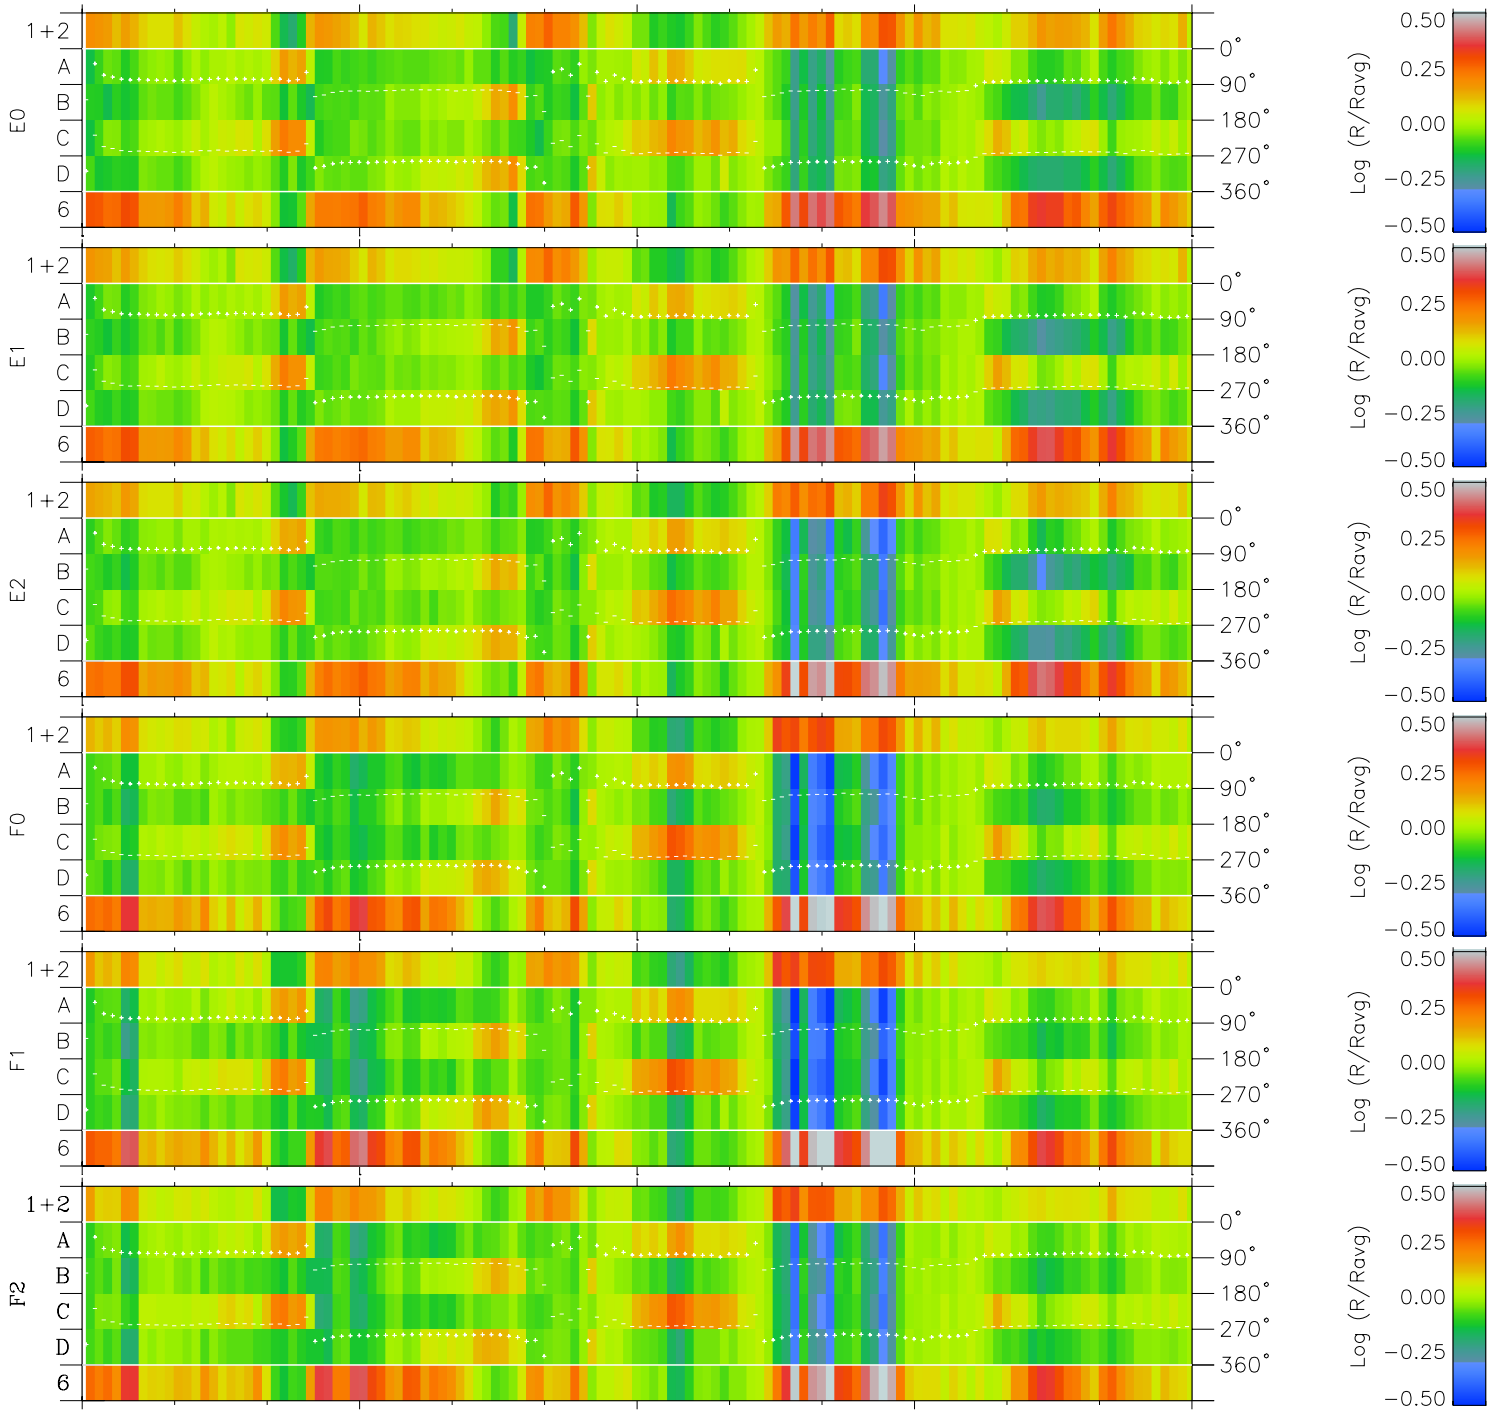

# Galileo EPD Real Time Azimuth Anisotropies 97135

Software Version: RTAZIM\_MEAN V 1.20  
 Data Production: 06-03-00  
 Plot Production: Sat Sep 15 07:00:39 2001  
 Color File: wondr3  
 Geofactor File: 1.1

00:00:00 1997-135	135-06	135-12	135-18	00:00:00 1997-136	
+	+	+	+	+	
-57.31	-58.76	-60.16	-61.52	-62.84	X JSE(R <sub>j</sub> )
9.81	9.16	8.51	7.86	7.20	Y JSE(R <sub>j</sub> )
-1.32	-1.31	-1.29	-1.28	-1.26	Z JSE(R <sub>j</sub> )

- ◇ = Jupiter look direction
- = Corotation look direction