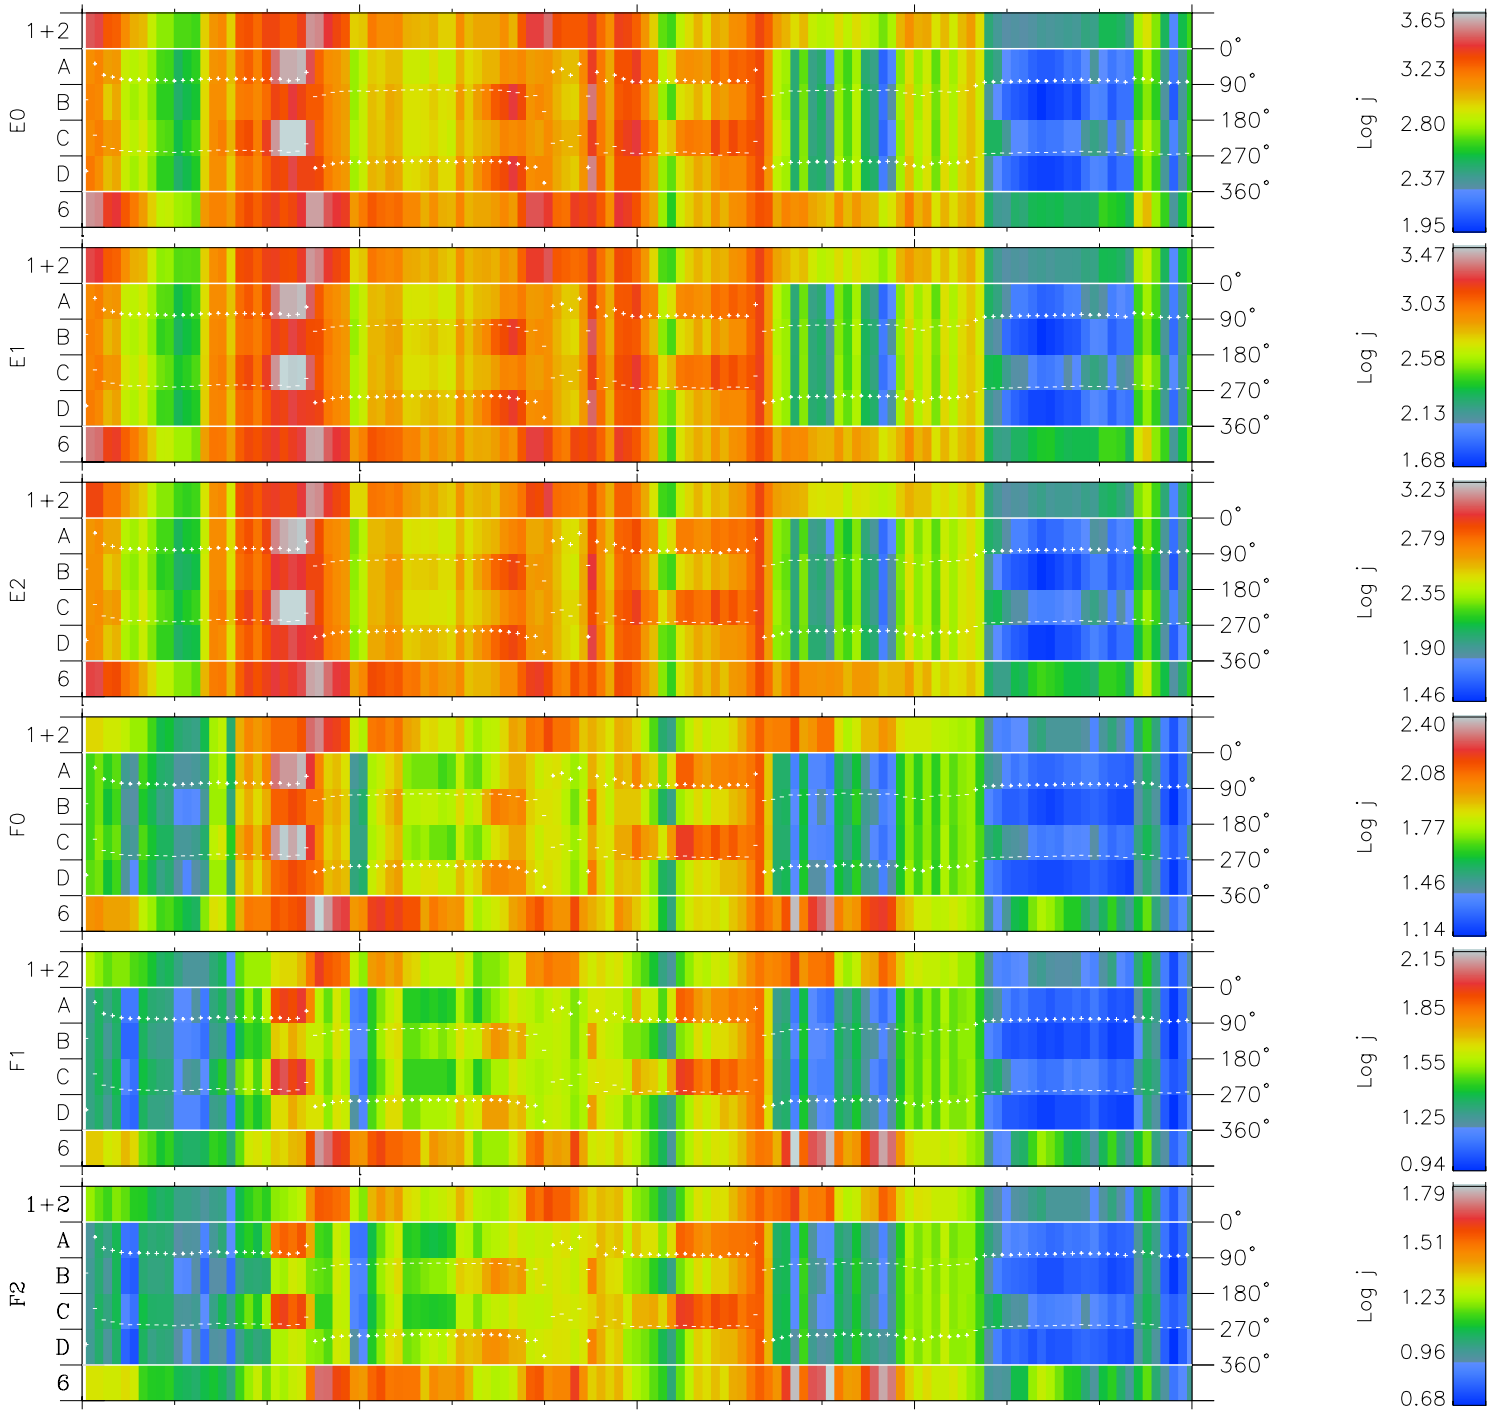

Galileo EPD Real Time Azimuth Anisotropies 97135

Software Version: RTAZIM_FLUX V 1.20
 Data Production: 06-03-00
 Plot Production: Sat Sep 15 07:00:50 2001
 Color File: wondr3
 Geofactor File: 1.1

00:00:00 1997-135	135-06	135-12	135-18	00:00:00 1997-136	
+	+	+	+	+	X JSE(R _j)
-57.31	-58.76	-60.16	-61.52	-62.84	Y JSE(R _j)
9.81	9.16	8.51	7.86	7.20	Z JSE(R _j)
-1.32	-1.31	-1.29	-1.28	-1.26	

- ◇ = Jupiter look direction
- = Corotation look direction