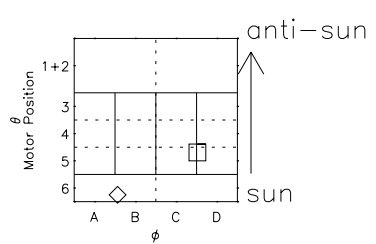

Galileo EPD Real Time Azimuth Anisotropies 97135

Software Version: RTAZIM_NORM V 1.20
 Data Production: 06-03-00
 Plot Production: Sat Sep 15 07:00:56 2001
 Color File: wondr3
 Geofactor File: 1.1

00:00:00 1997-135	135-06	135-12	135-18	00:00:00 1997-136	
+	+	+	+	+	
-57.31	-58.76	-60.16	-61.52	-62.84	X JSE(R _j)
9.81	9.16	8.51	7.86	7.20	Y JSE(R _j)
-1.32	-1.31	-1.29	-1.28	-1.26	Z JSE(R _j)

◇ = Jupiter look direction
 □ = Corotation look direction