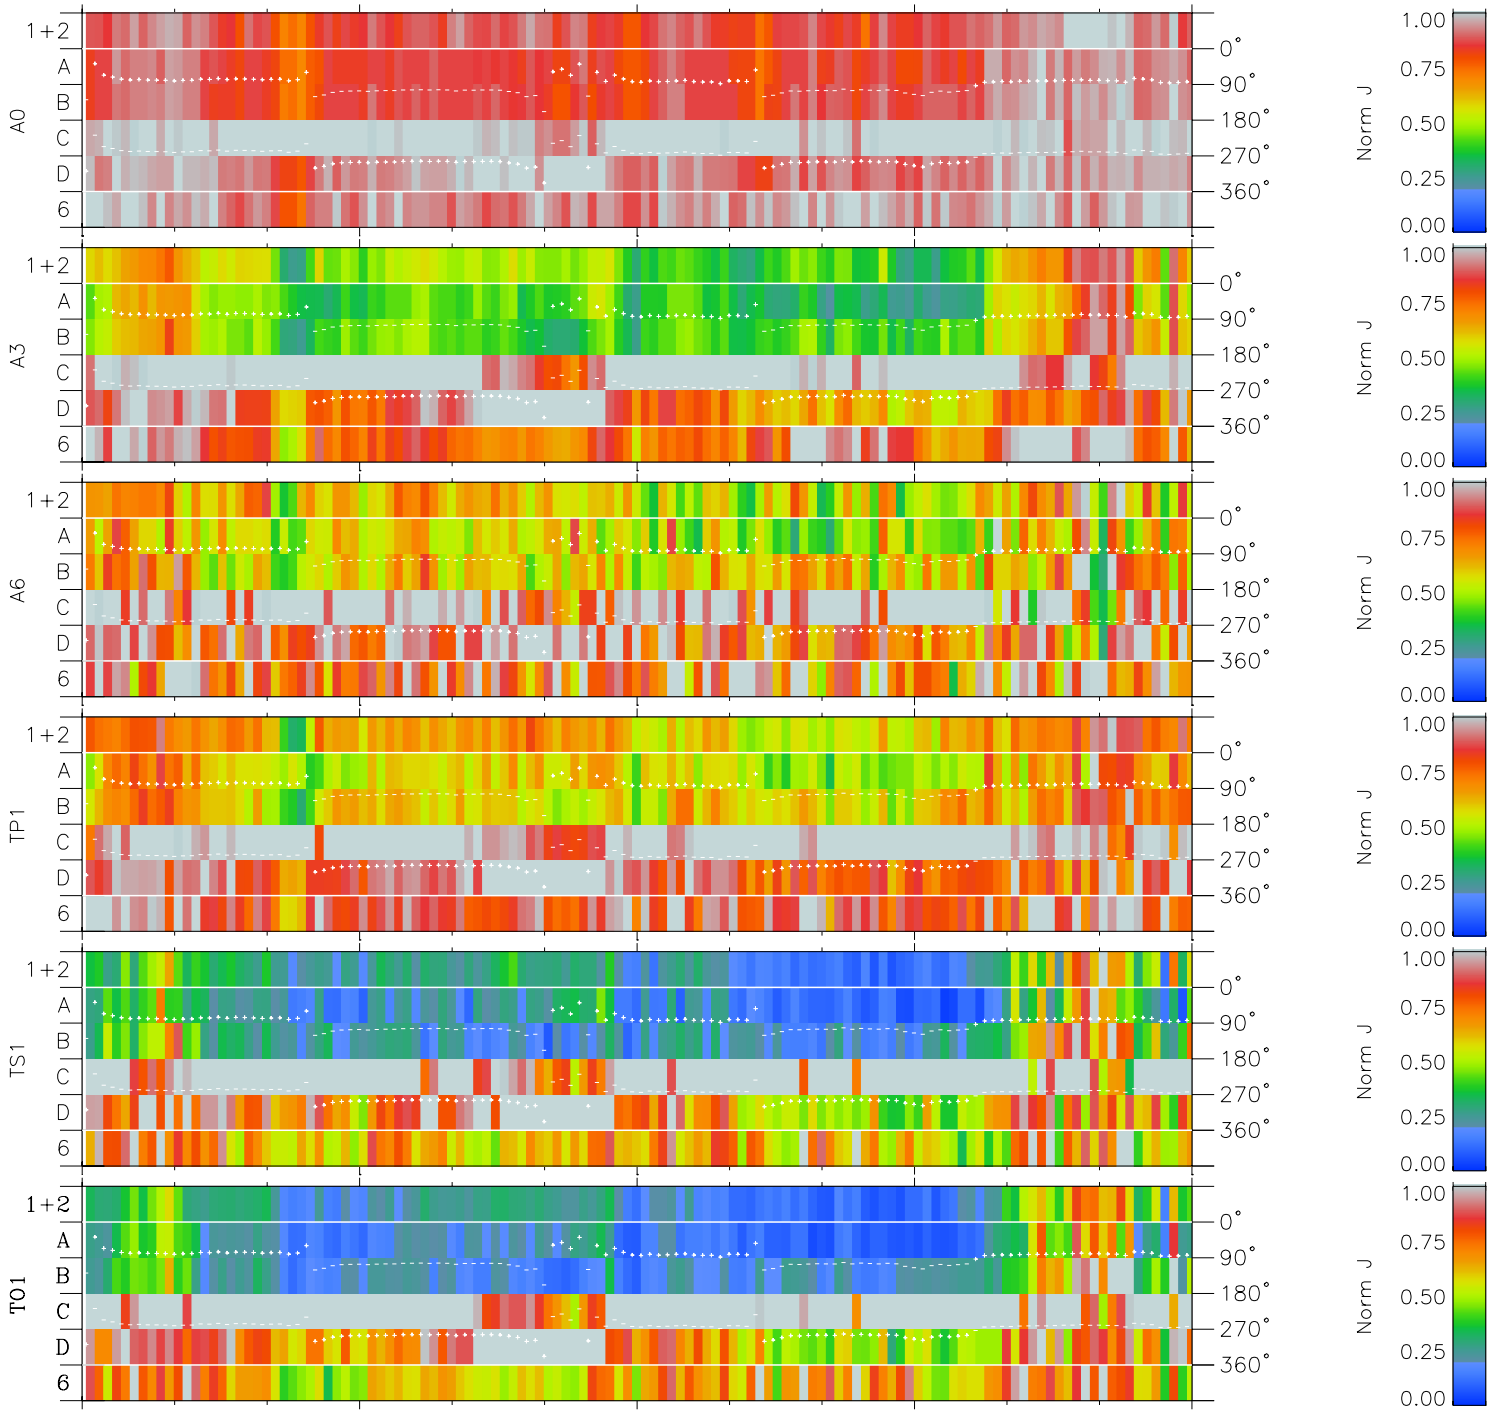

Galileo EPD Real Time Azimuth Anisotropies 97135

Software Version: RTAZIM_NORM V 1.20
 Data Production: 06-03-00
 Plot Production: Sat Sep 15 07:00:56 2001
 Color File: wondr3
 Geofactor File: 1.1

00:00:00 1997-135	135-06	135-12	135-18	00:00:00 1997-136	
+	+	+	+	+	
-57.31	-58.76	-60.16	-61.52	-62.84	X JSE(R _j)
9.81	9.16	8.51	7.86	7.20	Y JSE(R _j)
-1.32	-1.31	-1.29	-1.28	-1.26	Z JSE(R _j)

◇ = Jupiter look direction
 □ = Corotation look direction