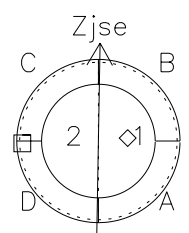

Galileo EPD Real Time Azimuth Anisotropies 97135

Software Version: RTAZIM_NORM V 1.20
 Data Production: 06-03-00
 Plot Production: Sat Sep 15 07:00:56 2001
 Color File: wondr3
 Geofactor File: 1.1

00:00:00 1997-135	135-06	135-12	135-18	00:00:00 1997-136	
+	+	+	+	+	
-57.31	-58.76	-60.16	-61.52	-62.84	X JSE(R _j)
9.81	9.16	8.51	7.86	7.20	Y JSE(R _j)
-1.32	-1.31	-1.29	-1.28	-1.26	Z JSE(R _j)

◇ = Jupiter look direction
 □ = Corotation look direction