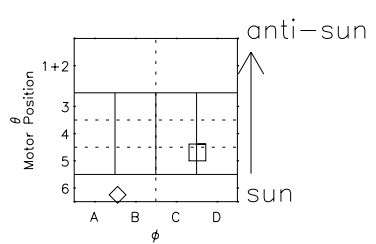

Galileo EPD Real Time Azimuth Anisotropies 97135

Software Version: RTAZIM_MEAN V 1.20
Data Production: 06-03-00
Plot Production: Sat Sep 15 07:00:33 2001
Color File: wondr3
Geofactor File: 1.1

◇ = Jupiter look direction
□ = Corotation look direction