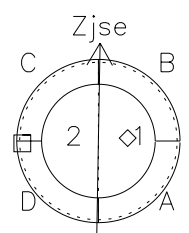

Galileo EPD Real Time Azimuth Anisotropies 97135

Software Version: RTAZIM_MEAN V 1.20
Data Production: 06-03-00
Plot Production: Sat Sep 15 07:00:33 2001
Color File: wondr3
Geofactor File: 1.1

◇ = Jupiter look direction
□ = Corotation look direction