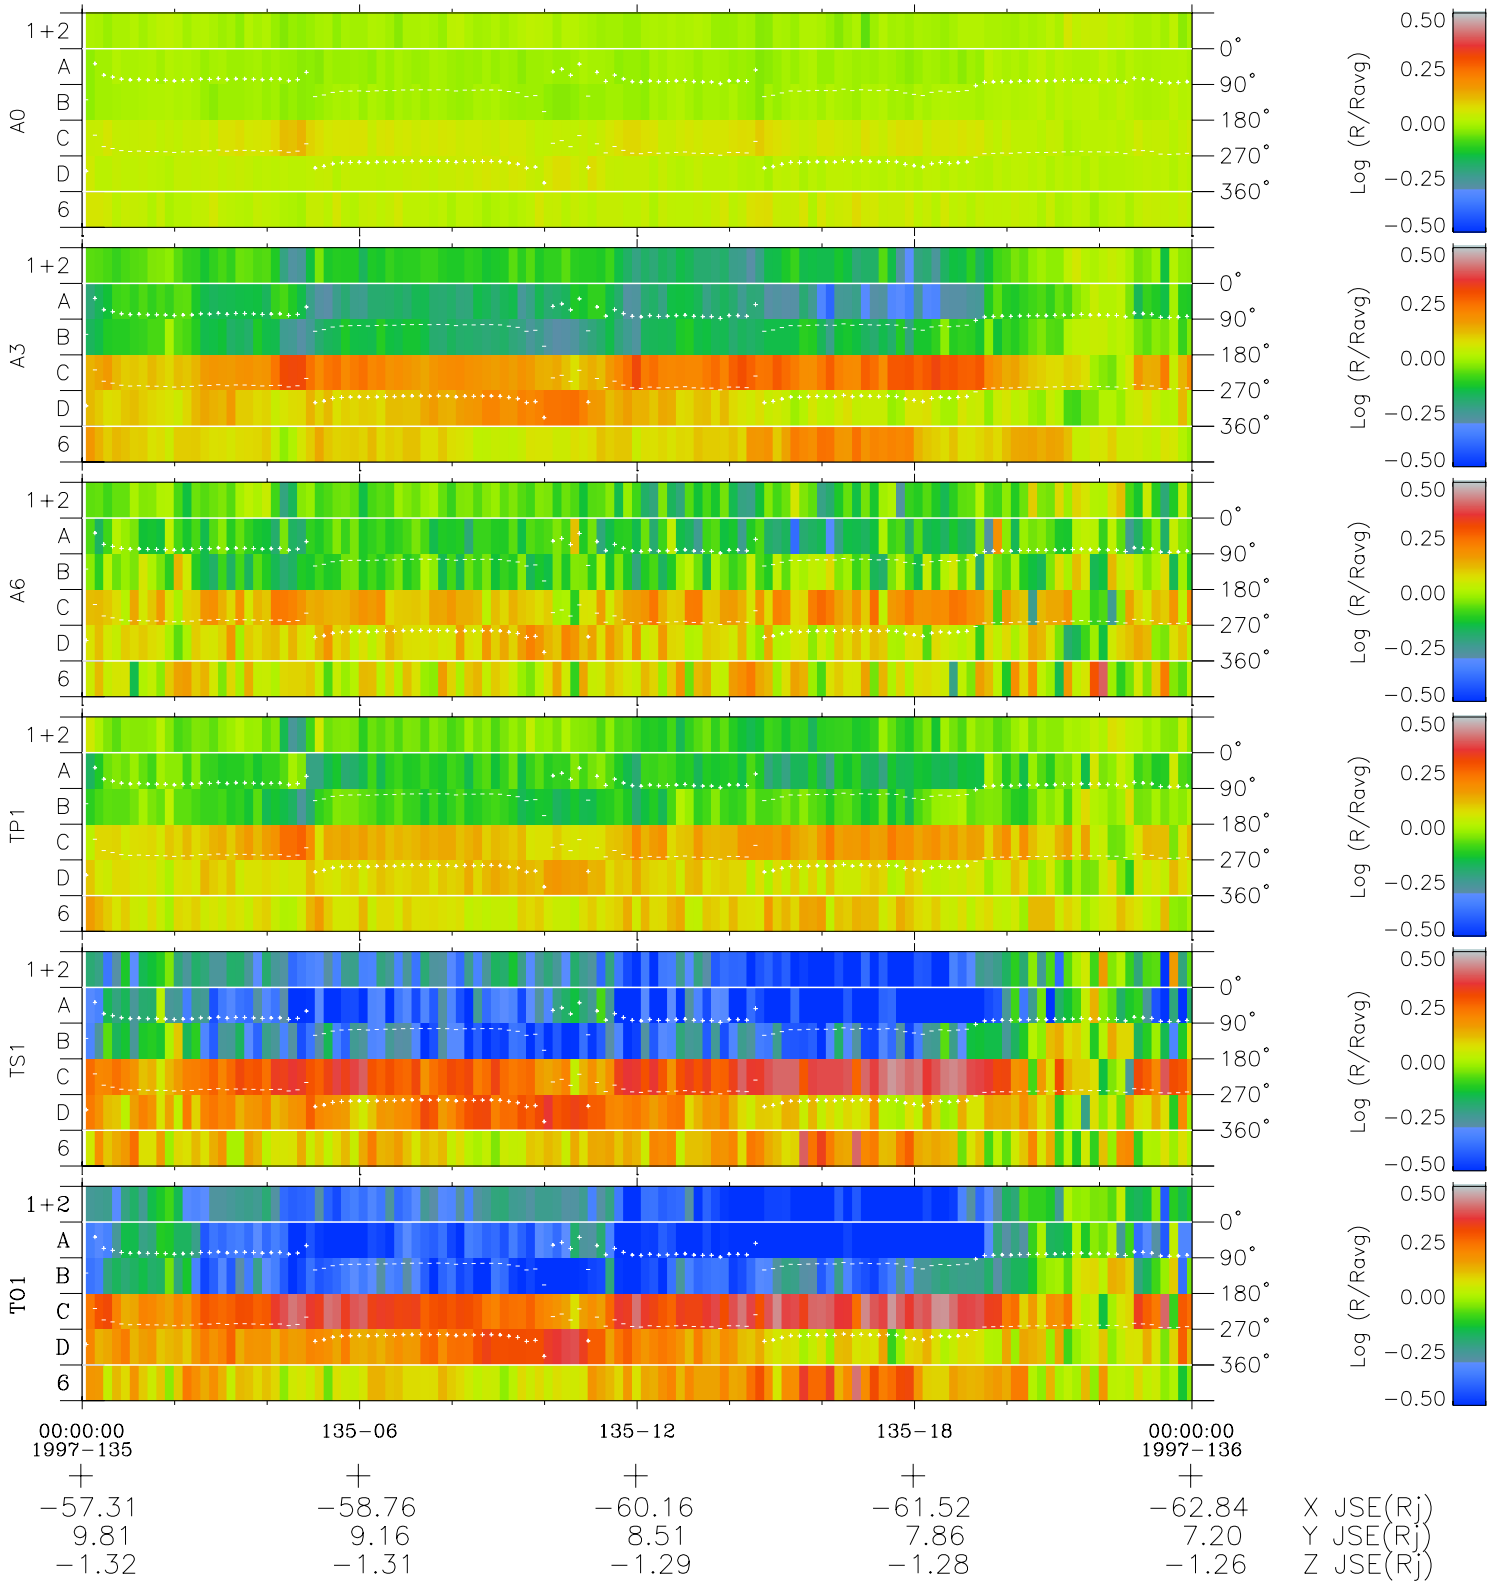

Galileo EPD Real Time Azimuth Anisotropies 97135

Software Version: RTAZIM_MEAN V 1.20
Data Production: 06-03-00
Plot Production: Sat Sep 15 07:00:33 2001
Color File: wondr3
Geofactor File: 1.1

◇ = Jupiter look direction
□ = Corotation look direction