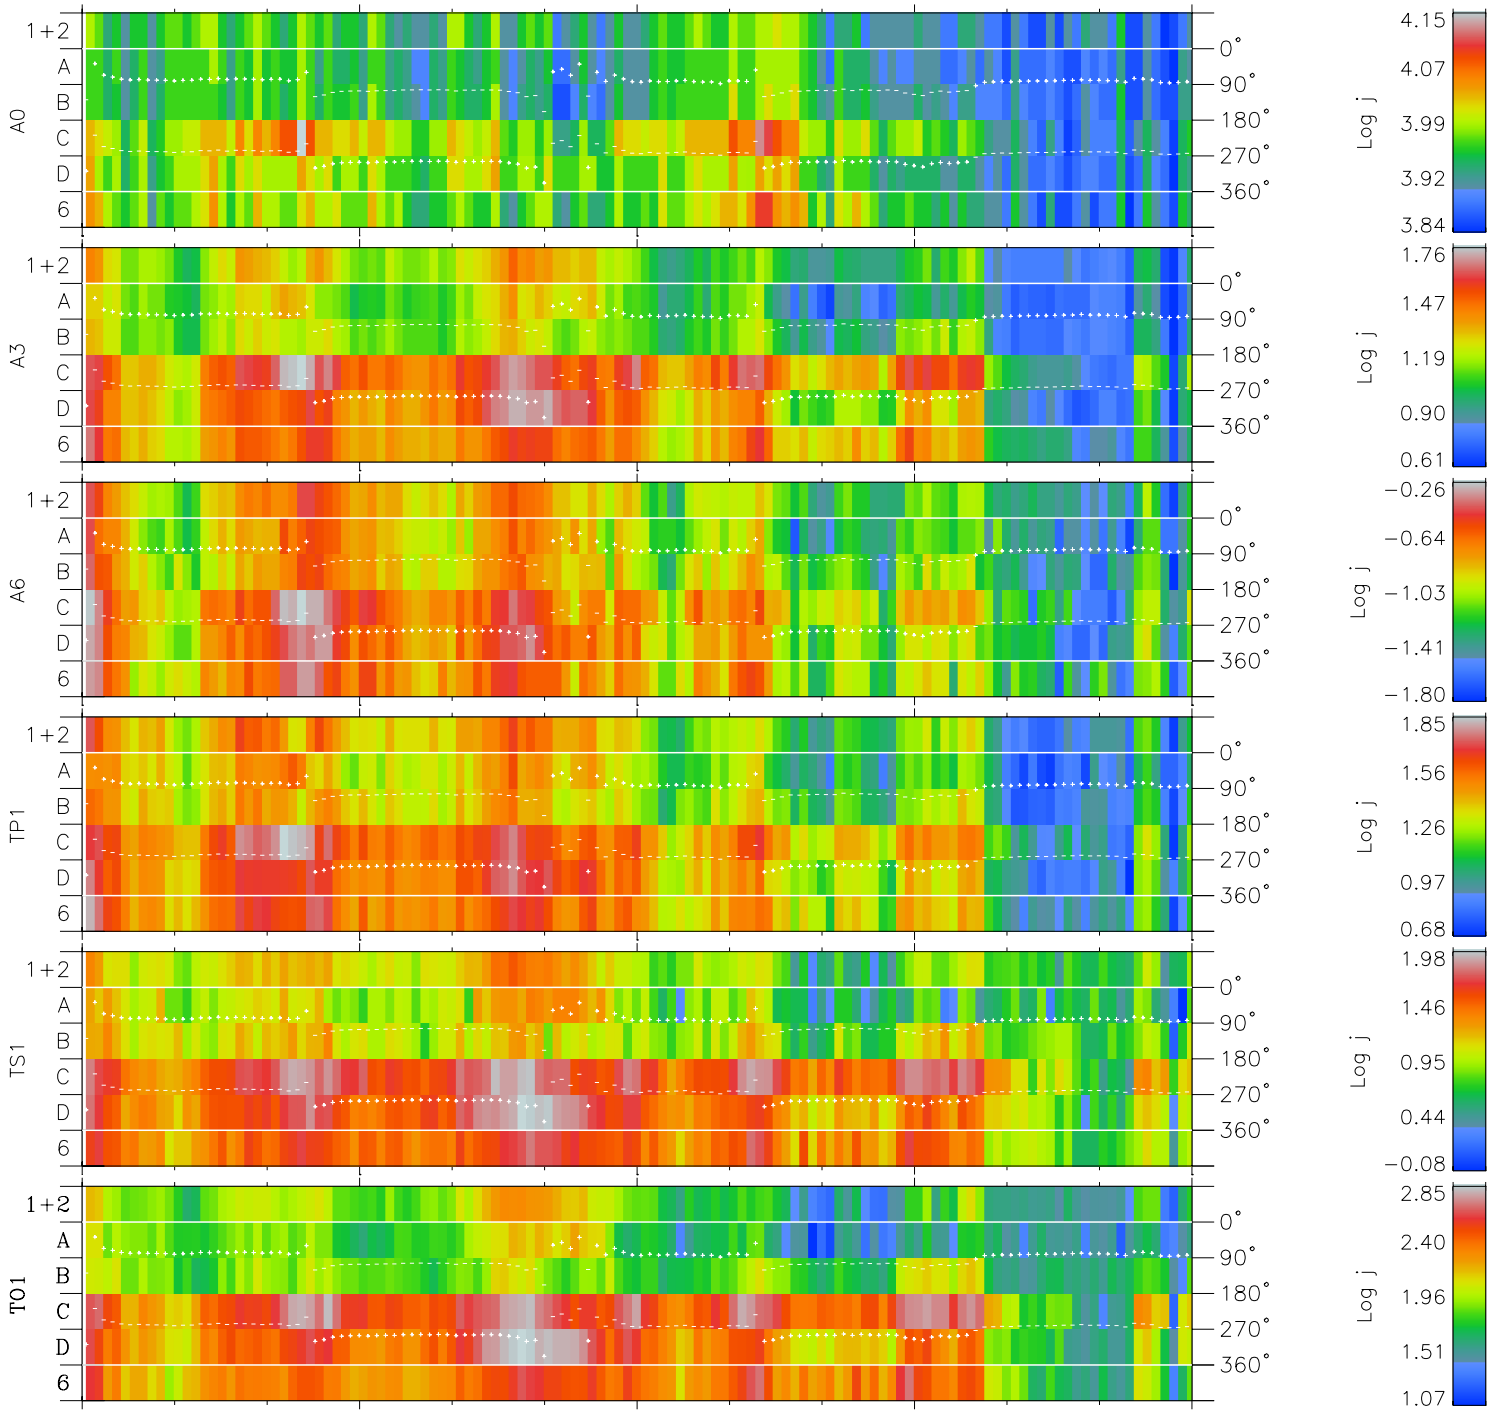

# Galileo EPD Real Time Azimuth Anisotropies 97135

Software Version: RTAZIM\_FLUX V 1.20  
Data Production: 06-03-00  
Plot Production: Sat Sep 15 07:00:44 2001  
Color File: wondr3  
Geofactor File: 1.1

00:00:00 1997-135	135-06	135-12	135-18	00:00:00 1997-136	
+	+	+	+	+	
-57.31	-58.76	-60.16	-61.52	-62.84	X JSE(R <sub>j</sub> )
9.81	9.16	8.51	7.86	7.20	Y JSE(R <sub>j</sub> )
-1.32	-1.31	-1.29	-1.28	-1.26	Z JSE(R <sub>j</sub> )

- ◇ = Jupiter look direction
- = Corotation look direction