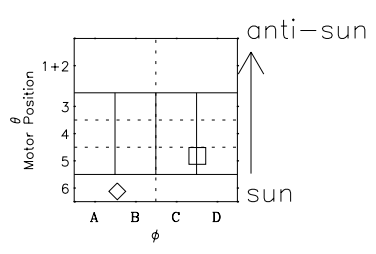

Galileo EPD Real Time Omni Spectrum 97134

Software Version: RTSPEC_OMNI V 1.20
 Data Production: 06-03-00
 Plot Production: Sat Sep 15 06:50:45 2001
 Color File: wondr3
 Geofactor File: 1.1

◇ = Jupiter look direction
 □ = Corotation look direction