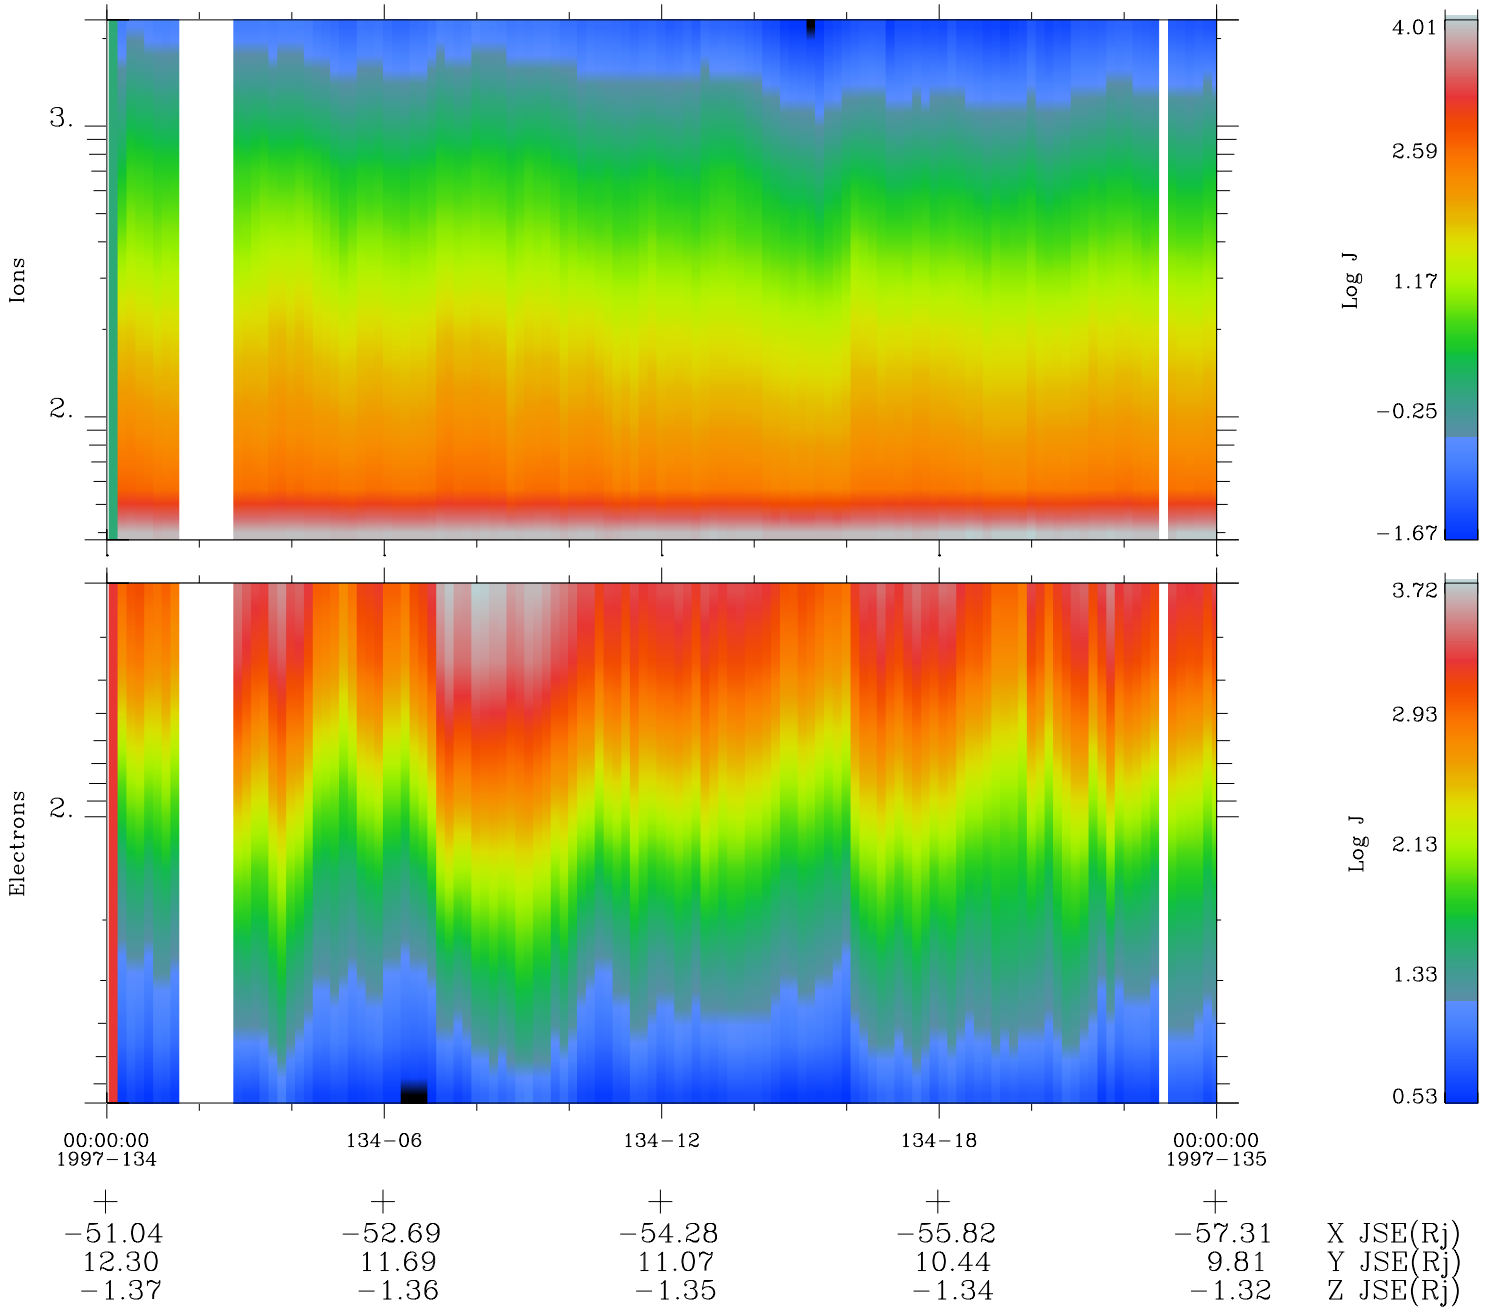

Galileo EPD Real Time Omni Spectrum 97134

Software Version: RTSPEC_OMNI V 1.20
 Data Production: 06-03-00
 Plot Production: Sat Sep 15 06:50:45 2001
 Color File: wondr3
 Geofactor File: 1.1

◇ = Jupiter look direction
 □ = Corotation look direction