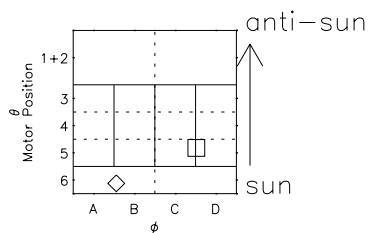

Galileo EPD Real Time R6 Electrons Spectra 97134

Software Version: RTSPEC_R6 V 1.20
 Data Production: 06-03-00
 Plot Production: Sat Sep 15 06:50:39 2001
 Color File: wondr3
 Geofactor File: 1.1

◇ = Jupiter look direction
 □ = Corotation look direction