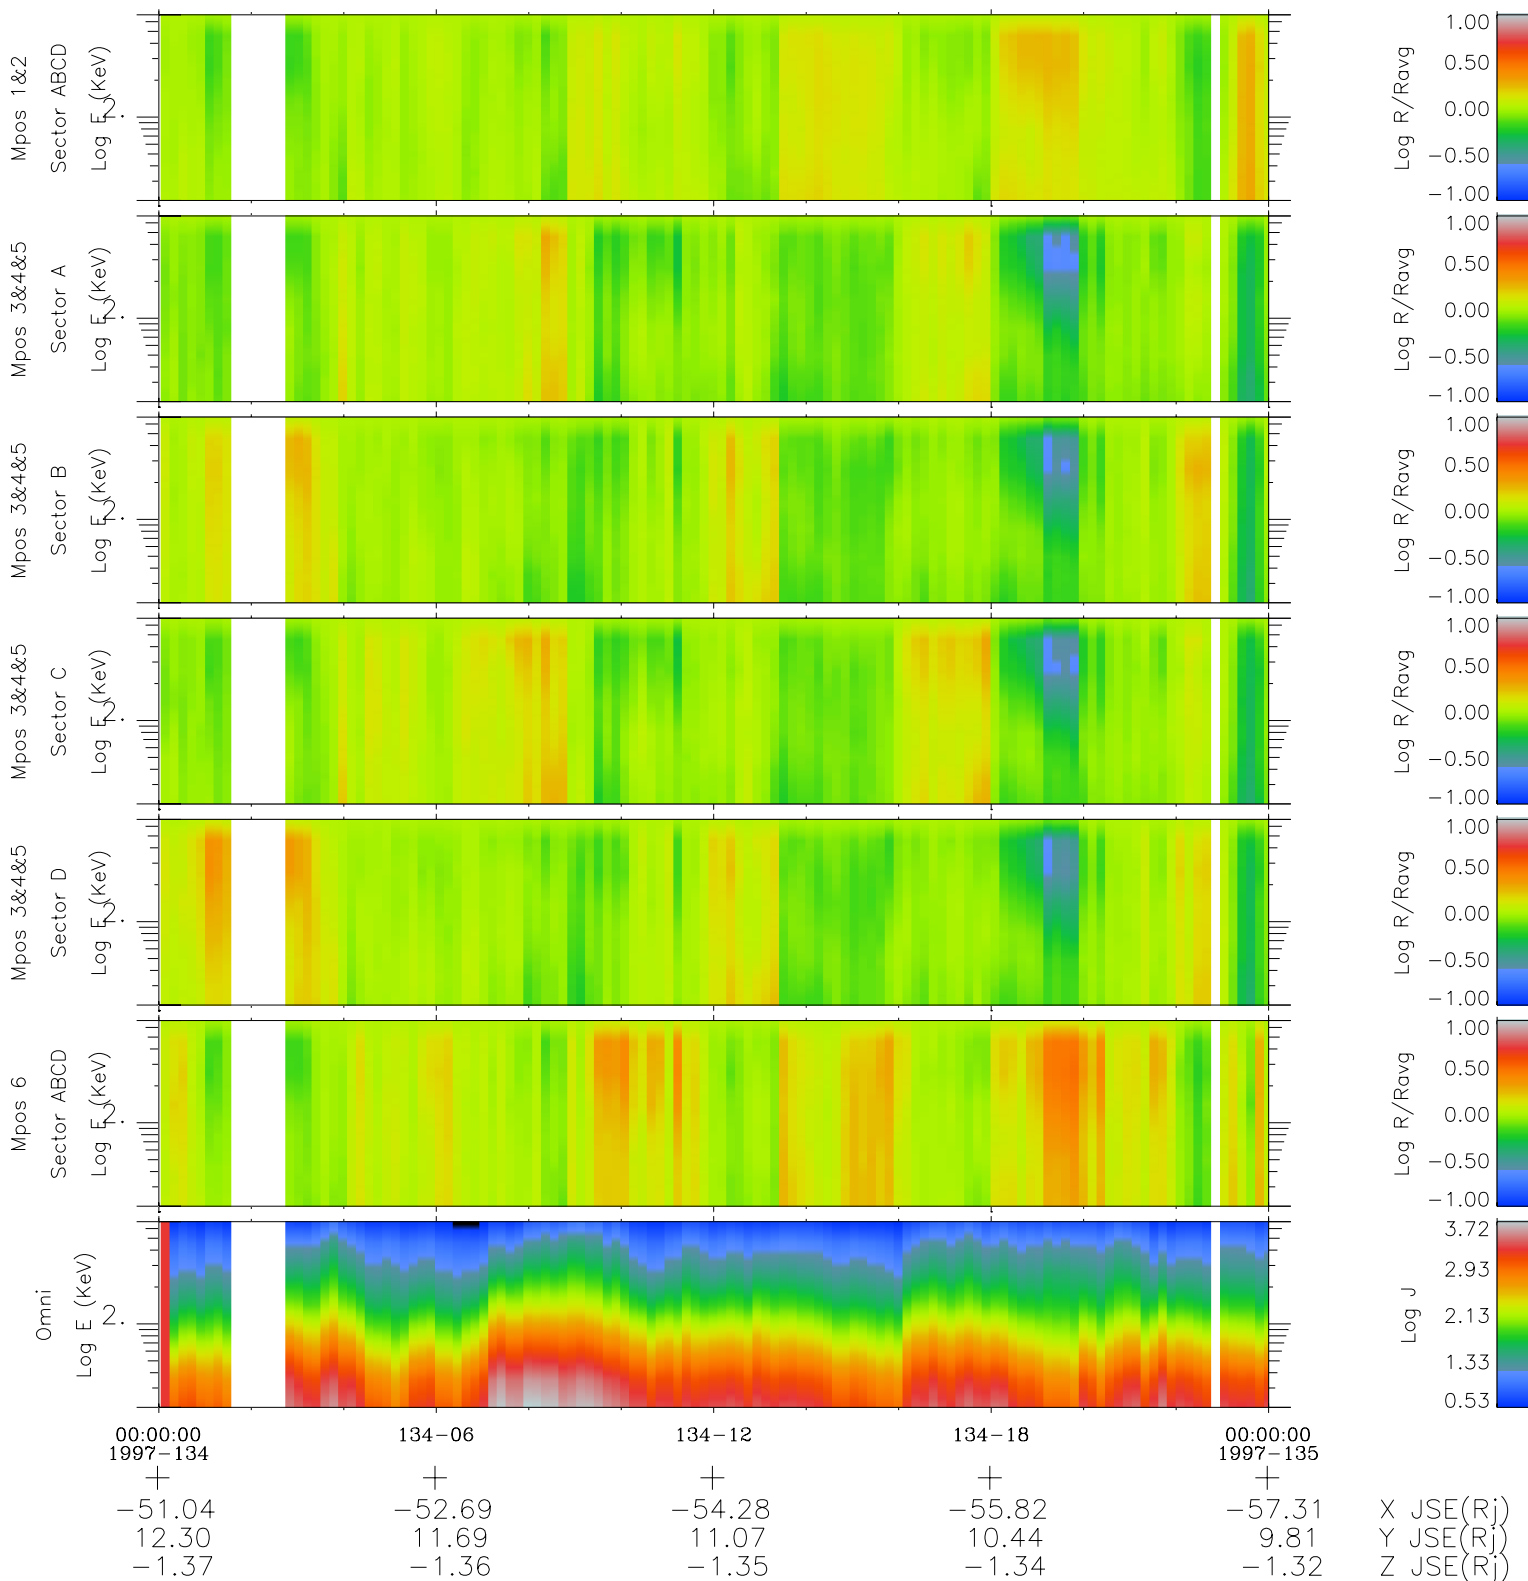

Galileo EPD Real Time R6 Electrons Spectra 97134

Software Version: RTSPEC_R6 V 1.20
 Data Production: 06-03-00
 Plot Production: Sat Sep 15 06:50:39 2001
 Color File: wondr3
 Geofactor File: 1.1

◇ = Jupiter look direction
 □ = Corotation look direction