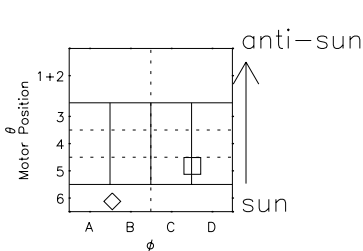

Galileo EPD Real Time R6 Ions Spectra 97134

Software Version: RTSPEC_R6 V 1.20
 Data Production: 06-03-00
 Plot Production: Sat Sep 15 06:50:32 2001
 Color File: wondr3
 Geofactor File: 1.1

- ◇ = Jupiter look direction
- = Corotation look direction