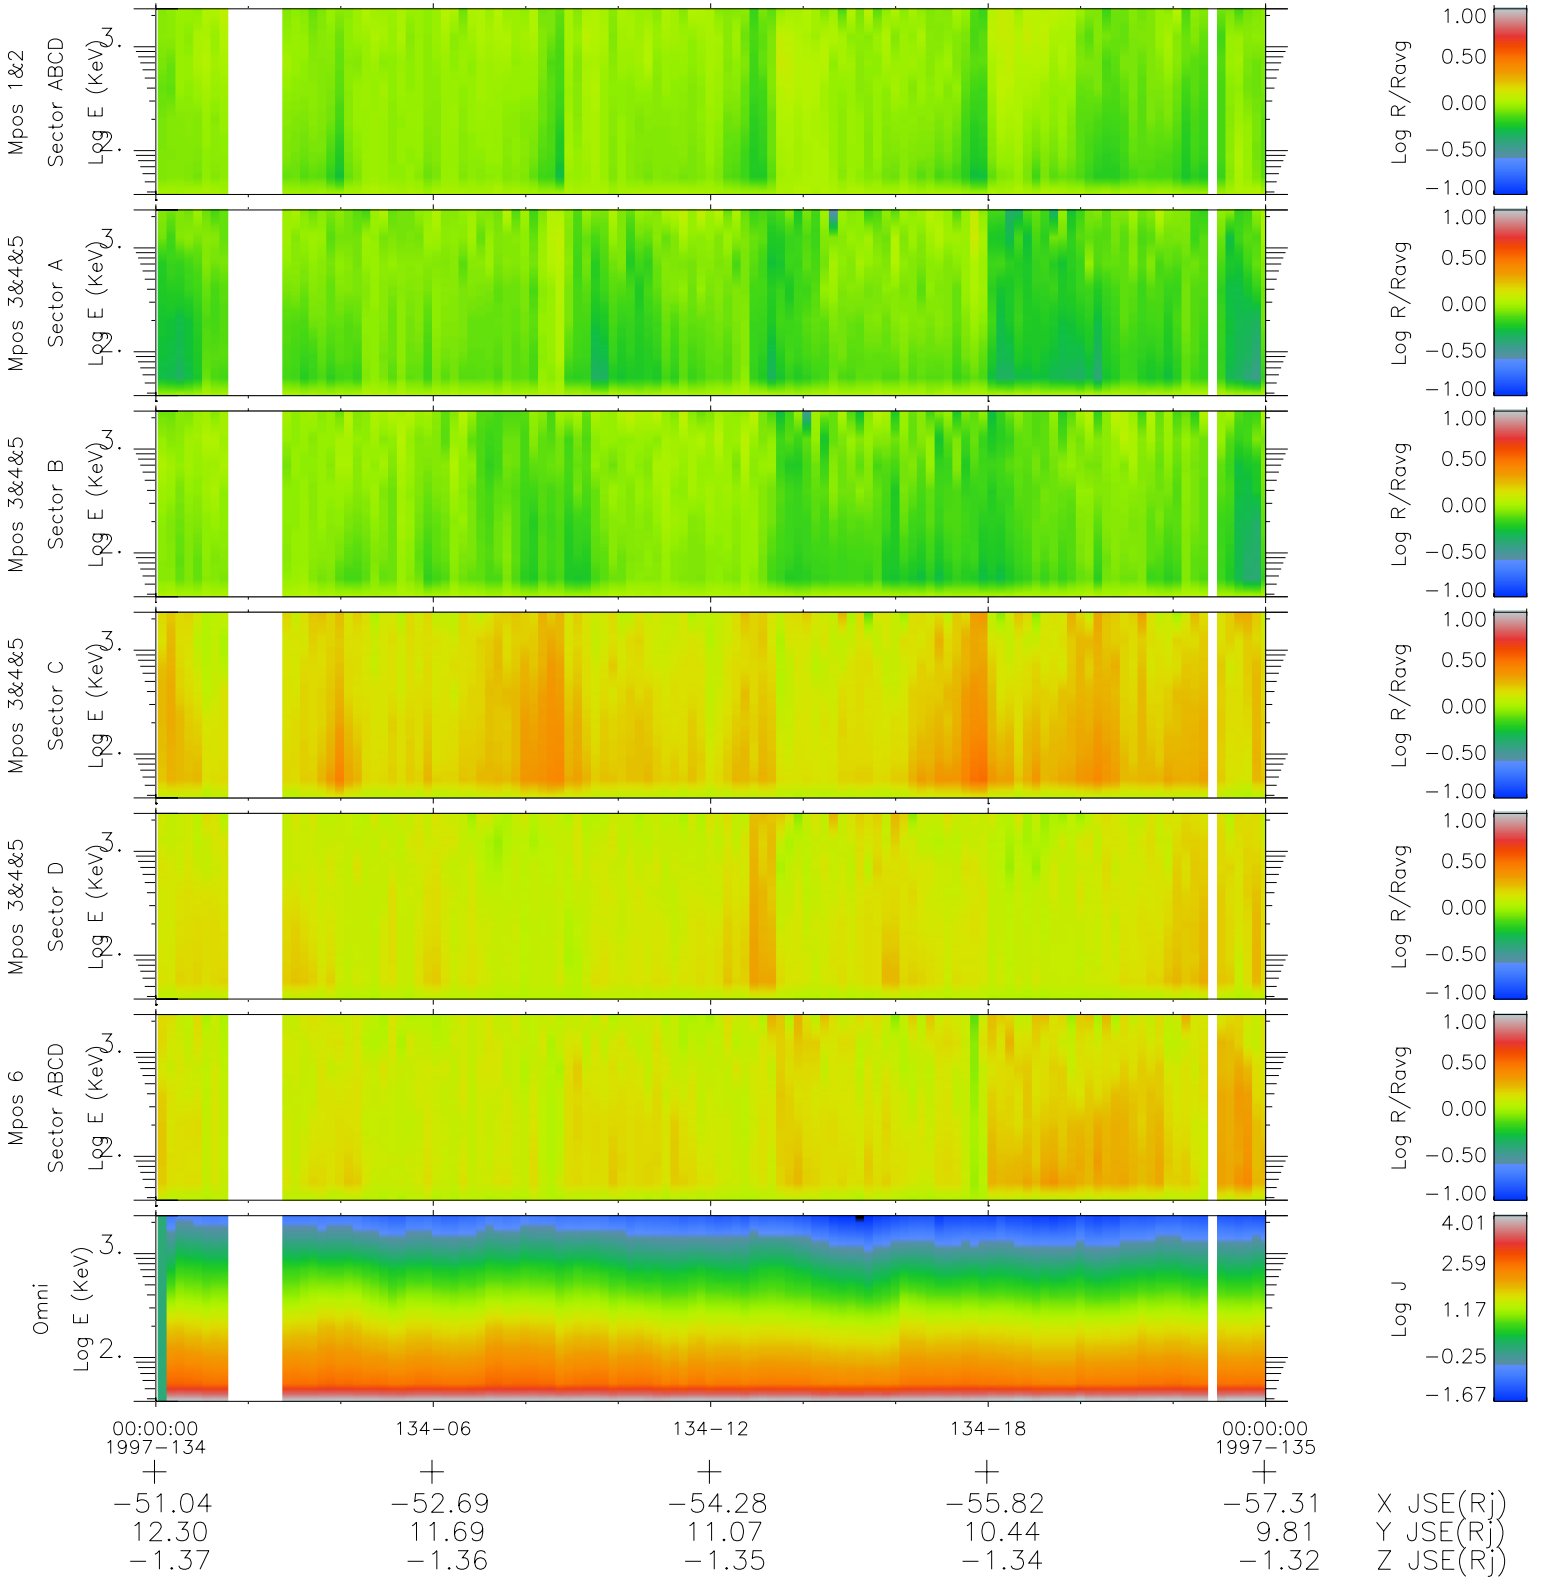

Galileo EPD Real Time R6 Ions Spectra 97134

Software Version: RTSPEC_R6 V 1.20
 Data Production: 06-03-00
 Plot Production: Sat Sep 15 06:50:32 2001
 Color File: wondr3
 Geofactor File: 1.1

- ◇ = Jupiter look direction
- = Corotation look direction