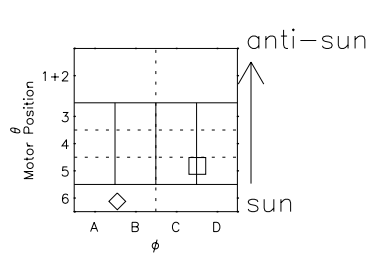

Galileo EPD Real Time All-Sky Anisotropies 97134

Software Version: RTSKY_NORM V 1.20
 Data Production: 06-03-00
 Plot Production: Sat Sep 15 08:51:31 2001
 Color File: wondr3
 Geofactor File: 1.1

| 00:00:00 1997-134 | 134-06 | 134-12 | 134-18 | 00:00:00 1997-135 | |
|----------------------|--------|--------|--------|----------------------|------------------------|
| + | + | + | + | + | |
| -51.04 | -52.69 | -54.28 | -55.82 | -57.31 | X JSE(R _j) |
| 12.30 | 11.69 | 11.07 | 10.44 | 9.81 | Y JSE(R _j) |
| -1.37 | -1.36 | -1.35 | -1.34 | -1.32 | Z JSE(R _j) |

- ◇ = Jupiter look direction
- = Corotation look direction