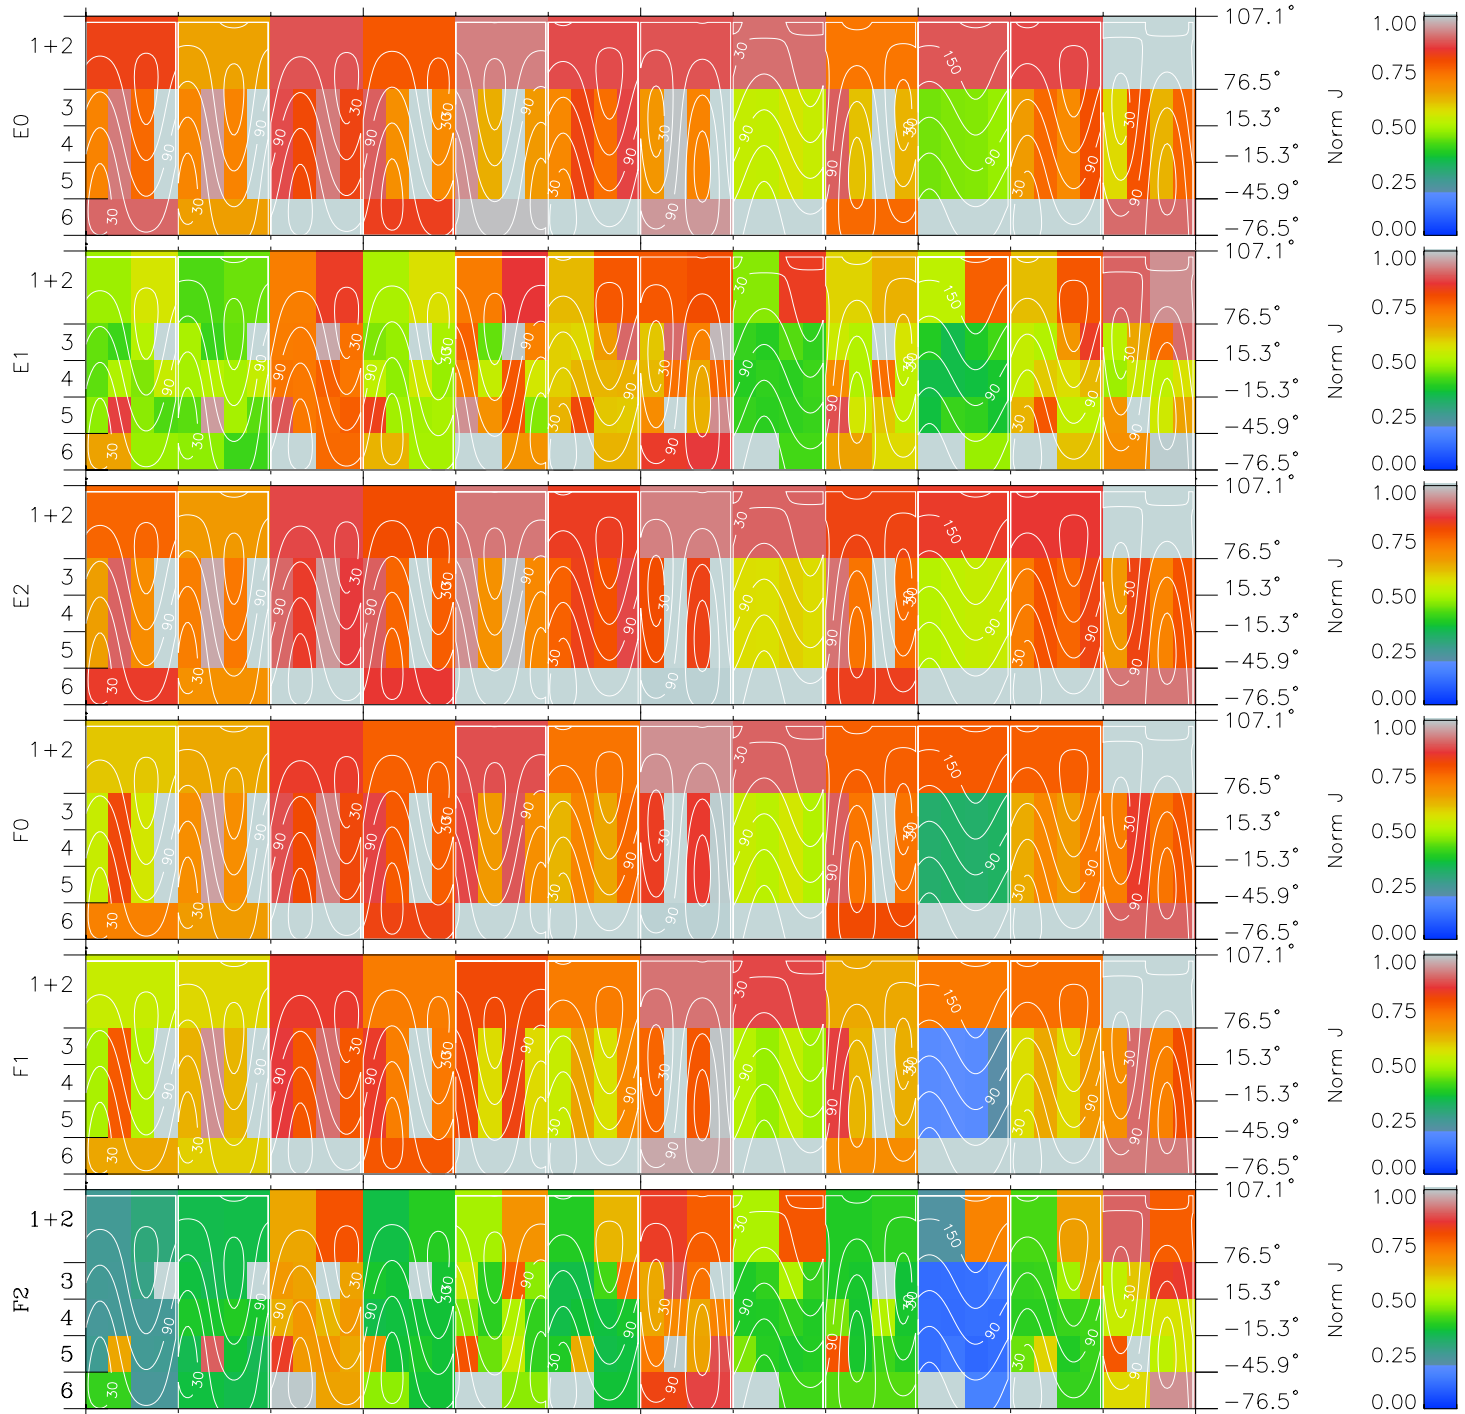

Galileo EPD Real Time All-Sky Anisotropies 97134

Software Version: RTSKY_NORM V 1.20
 Data Production: 06-03-00
 Plot Production: Sat Sep 15 08:51:31 2001
 Color File: wondr3
 Geofactor File: 1.1

| 00:00:00 1997-134 | 134-06 | 134-12 | 134-18 | 00:00:00 1997-135 | |
|----------------------|--------|--------|--------|----------------------|------------------------|
| + | + | + | + | + | |
| -51.04 | -52.69 | -54.28 | -55.82 | -57.31 | X JSE(R _j) |
| 12.30 | 11.69 | 11.07 | 10.44 | 9.81 | Y JSE(R _j) |
| -1.37 | -1.36 | -1.35 | -1.34 | -1.32 | Z JSE(R _j) |

- ◇ = Jupiter look direction
- = Corotation look direction