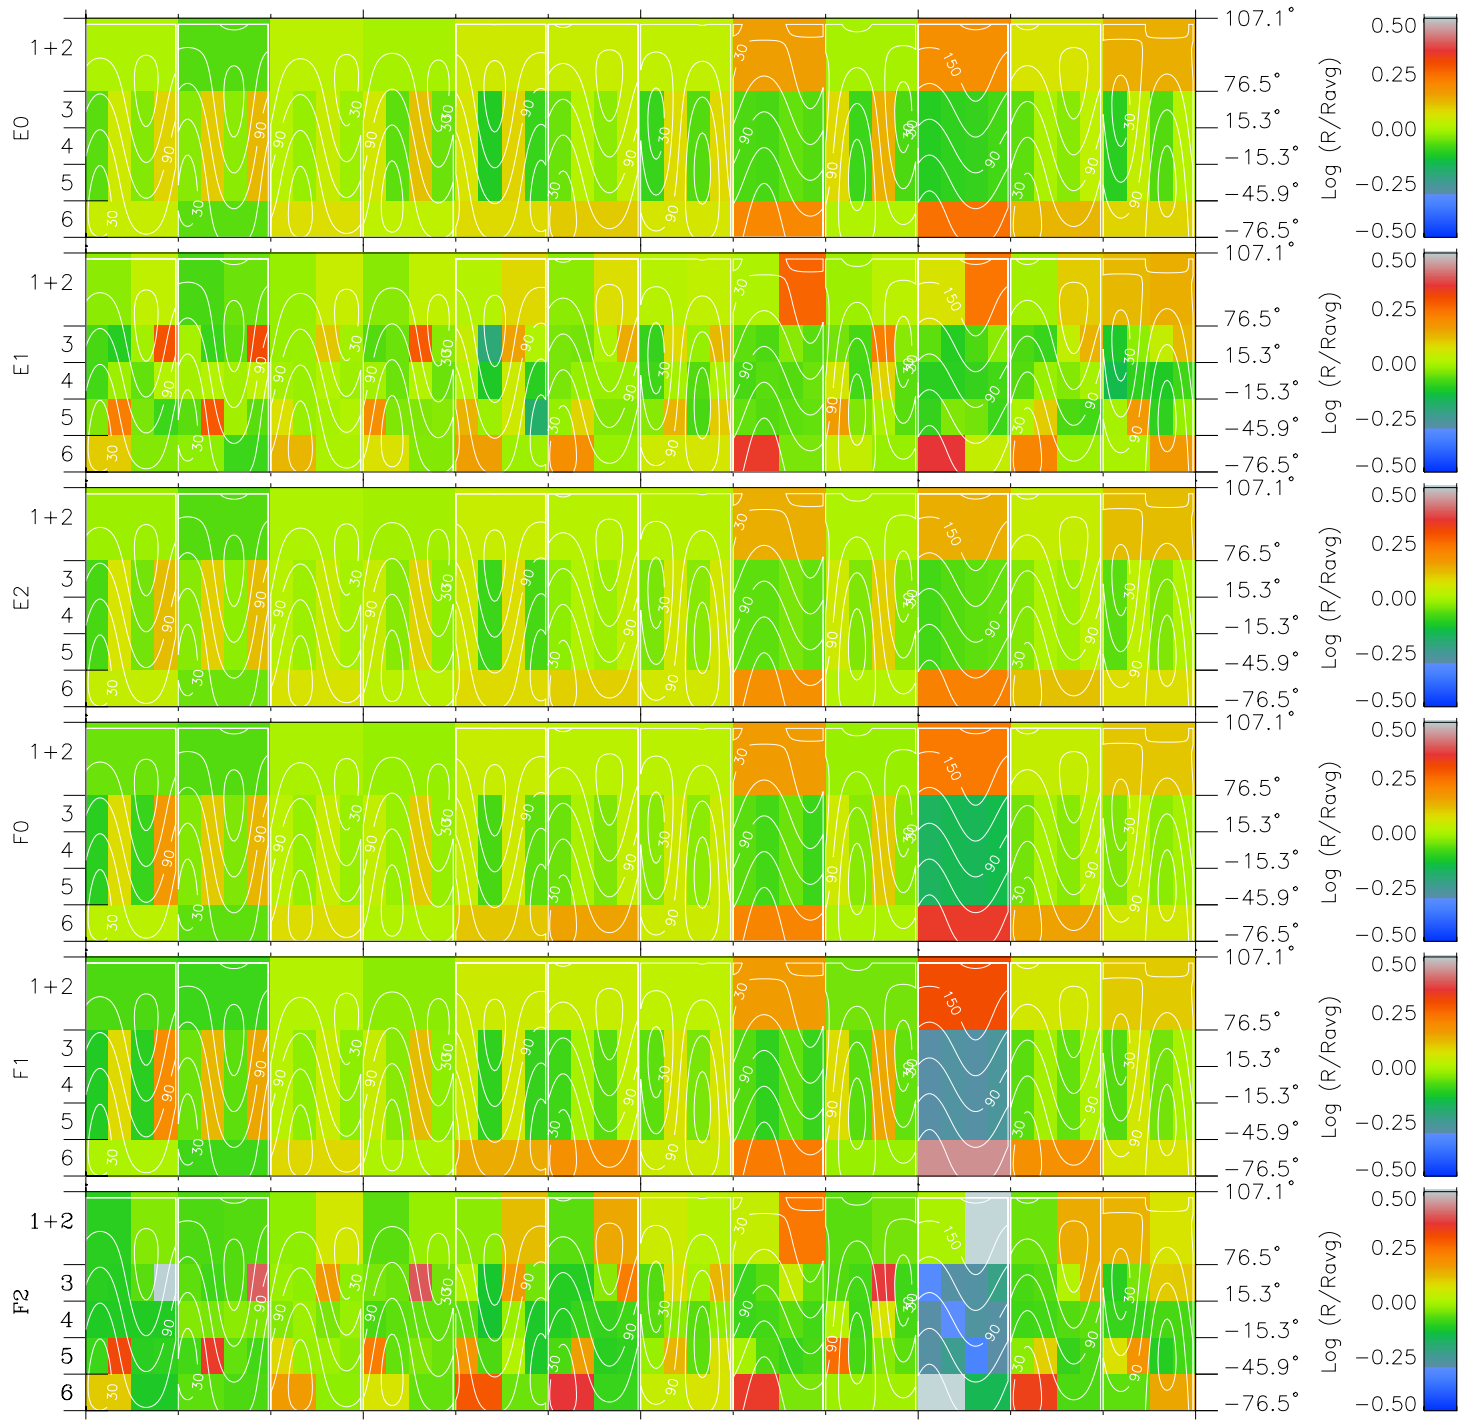

# Galileo EPD Real Time All-Sky Anisotropies 97134

Software Version: RTSKY\_MEAN V 1.20  
 Data Production: 06-03-00  
 Plot Production: Sat Sep 15 08:51:00 2001  
 Color File: wondr3  
 Geofactor File: 1.1

00:00:00 1997-134	134-06	134-12	134-18	00:00:00 1997-135	
+	+	+	+	+	X JSE(R <sub>j</sub> )
-51.04	-52.69	-54.28	-55.82	-57.31	Y JSE(R <sub>j</sub> )
12.30	11.69	11.07	10.44	9.81	Z JSE(R <sub>j</sub> )
-1.37	-1.36	-1.35	-1.34	-1.32	

- ◇ = Jupiter look direction
- = Corotation look direction