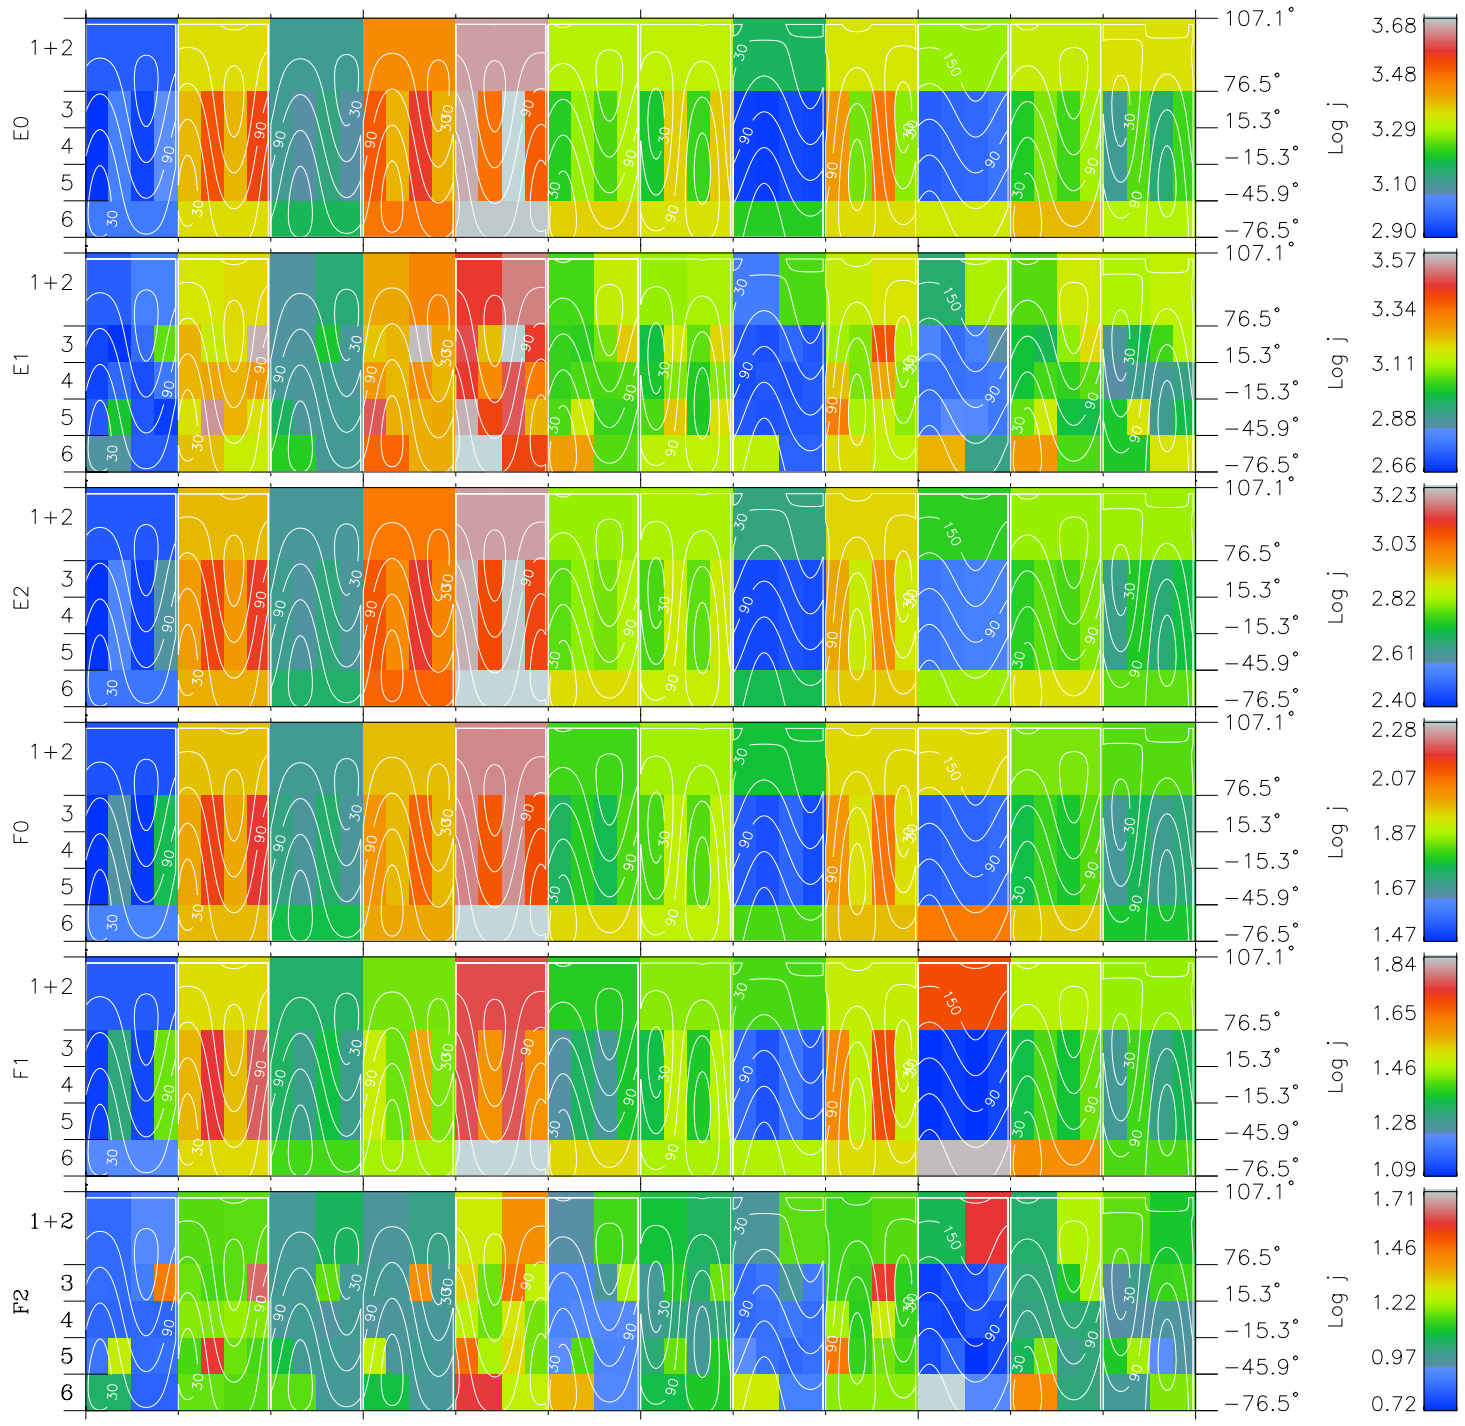

Galileo EPD Real Time All-Sky Anisotropies 97134

Software Version: RTSKY_FLUX V 1.20
 Data Production: 06-03-00
 Plot Production: Sat Sep 15 08:51:15 2001
 Color File: wondr3
 Geofactor File: 1.1

00:00:00 1997-134	134-06	134-12	134-18	00:00:00 1997-135	
+	+	+	+	+	X JSE(R _j)
-51.04	-52.69	-54.28	-55.82	-57.31	Y JSE(R _j)
12.30	11.69	11.07	10.44	9.81	Z JSE(R _j)
-1.37	-1.36	-1.35	-1.34	-1.32	

◇ = Jupiter look direction
 □ = Corotation look direction