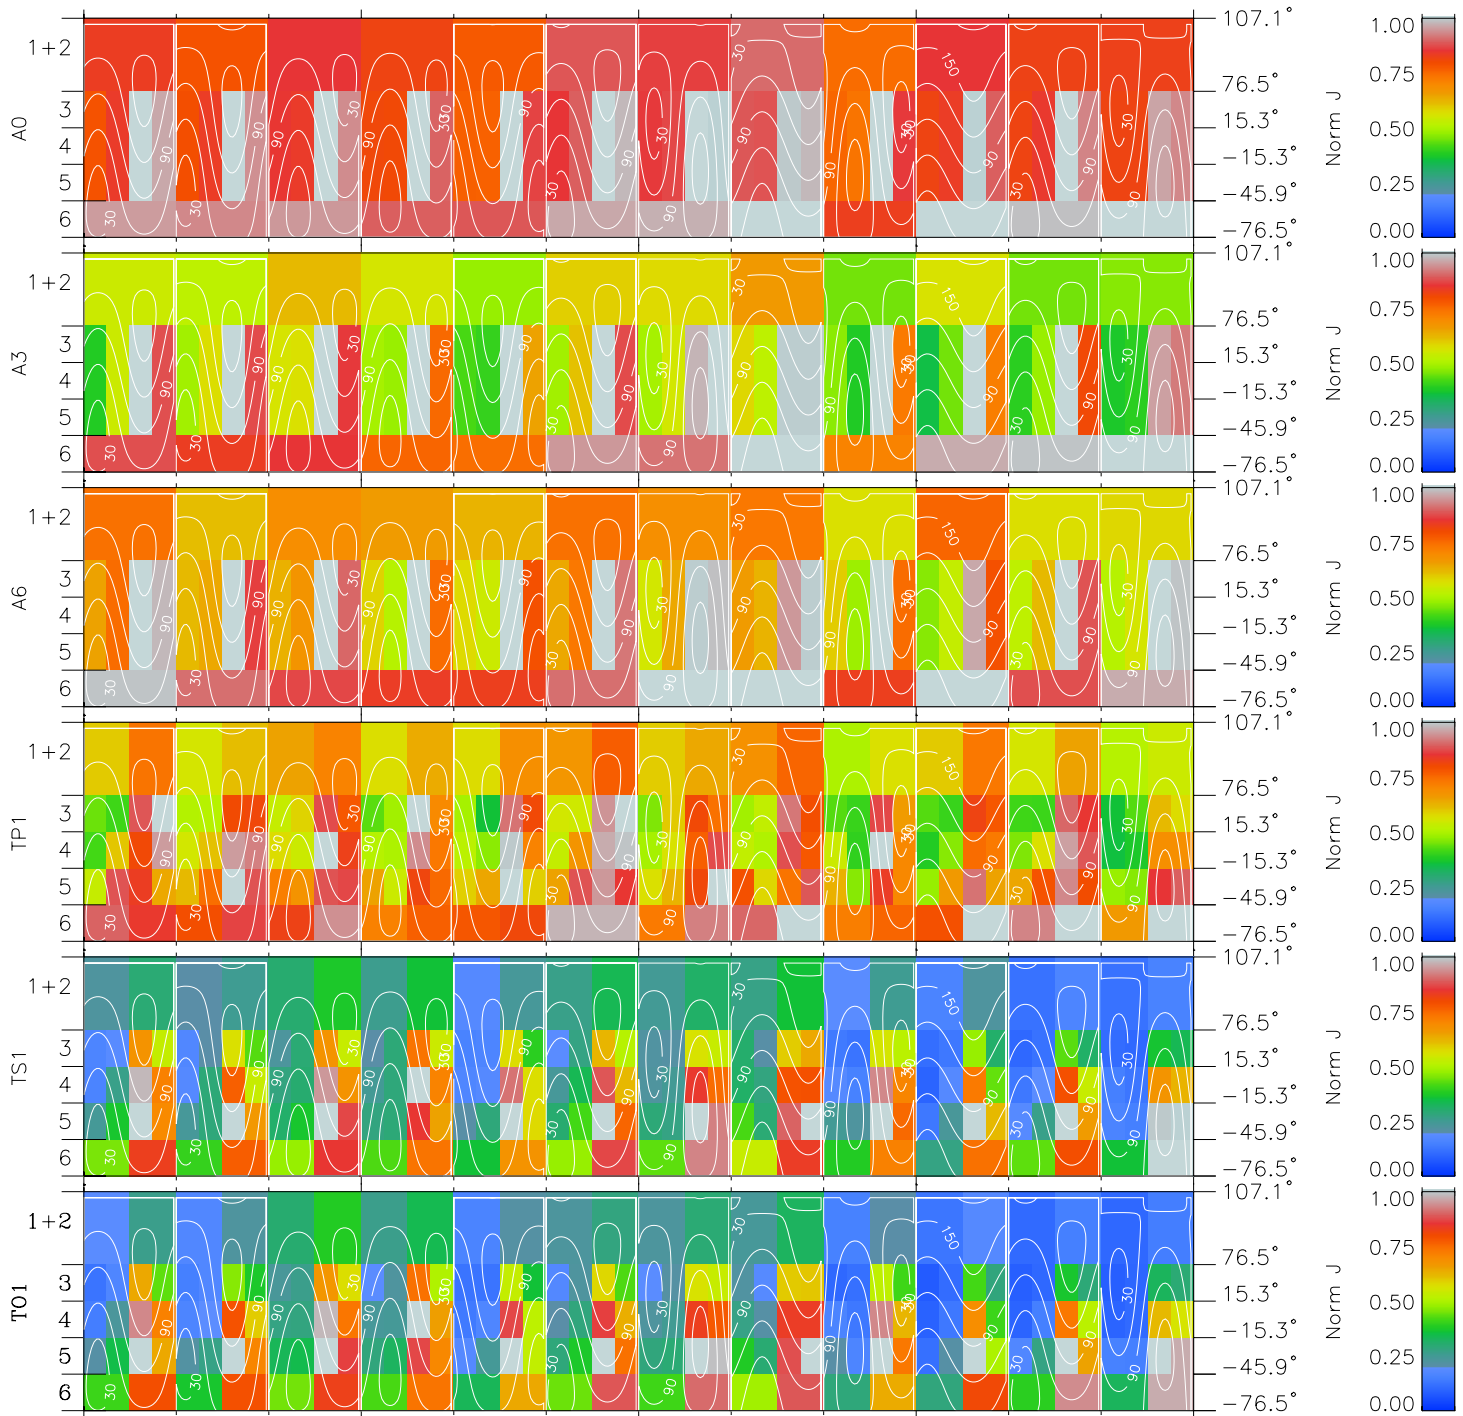

# Galileo EPD Real Time All-Sky Anisotropies 97134

Software Version: RTSKY\_NORM V 1.20  
 Data Production: 06-03-00  
 Plot Production: Sat Sep 15 08:51:24 2001  
 Color File: wondr3  
 Geofactor File: 1.1

00:00:00 1997-134	134-06	134-12	134-18	00:00:00 1997-135	
+	+	+	+	+	X JSE(R <sub>j</sub> )
-51.04	-52.69	-54.28	-55.82	-57.31	Y JSE(R <sub>j</sub> )
12.30	11.69	11.07	10.44	9.81	Z JSE(R <sub>j</sub> )
-1.37	-1.36	-1.35	-1.34	-1.32	

- ◇ = Jupiter look direction
- = Corotation look direction