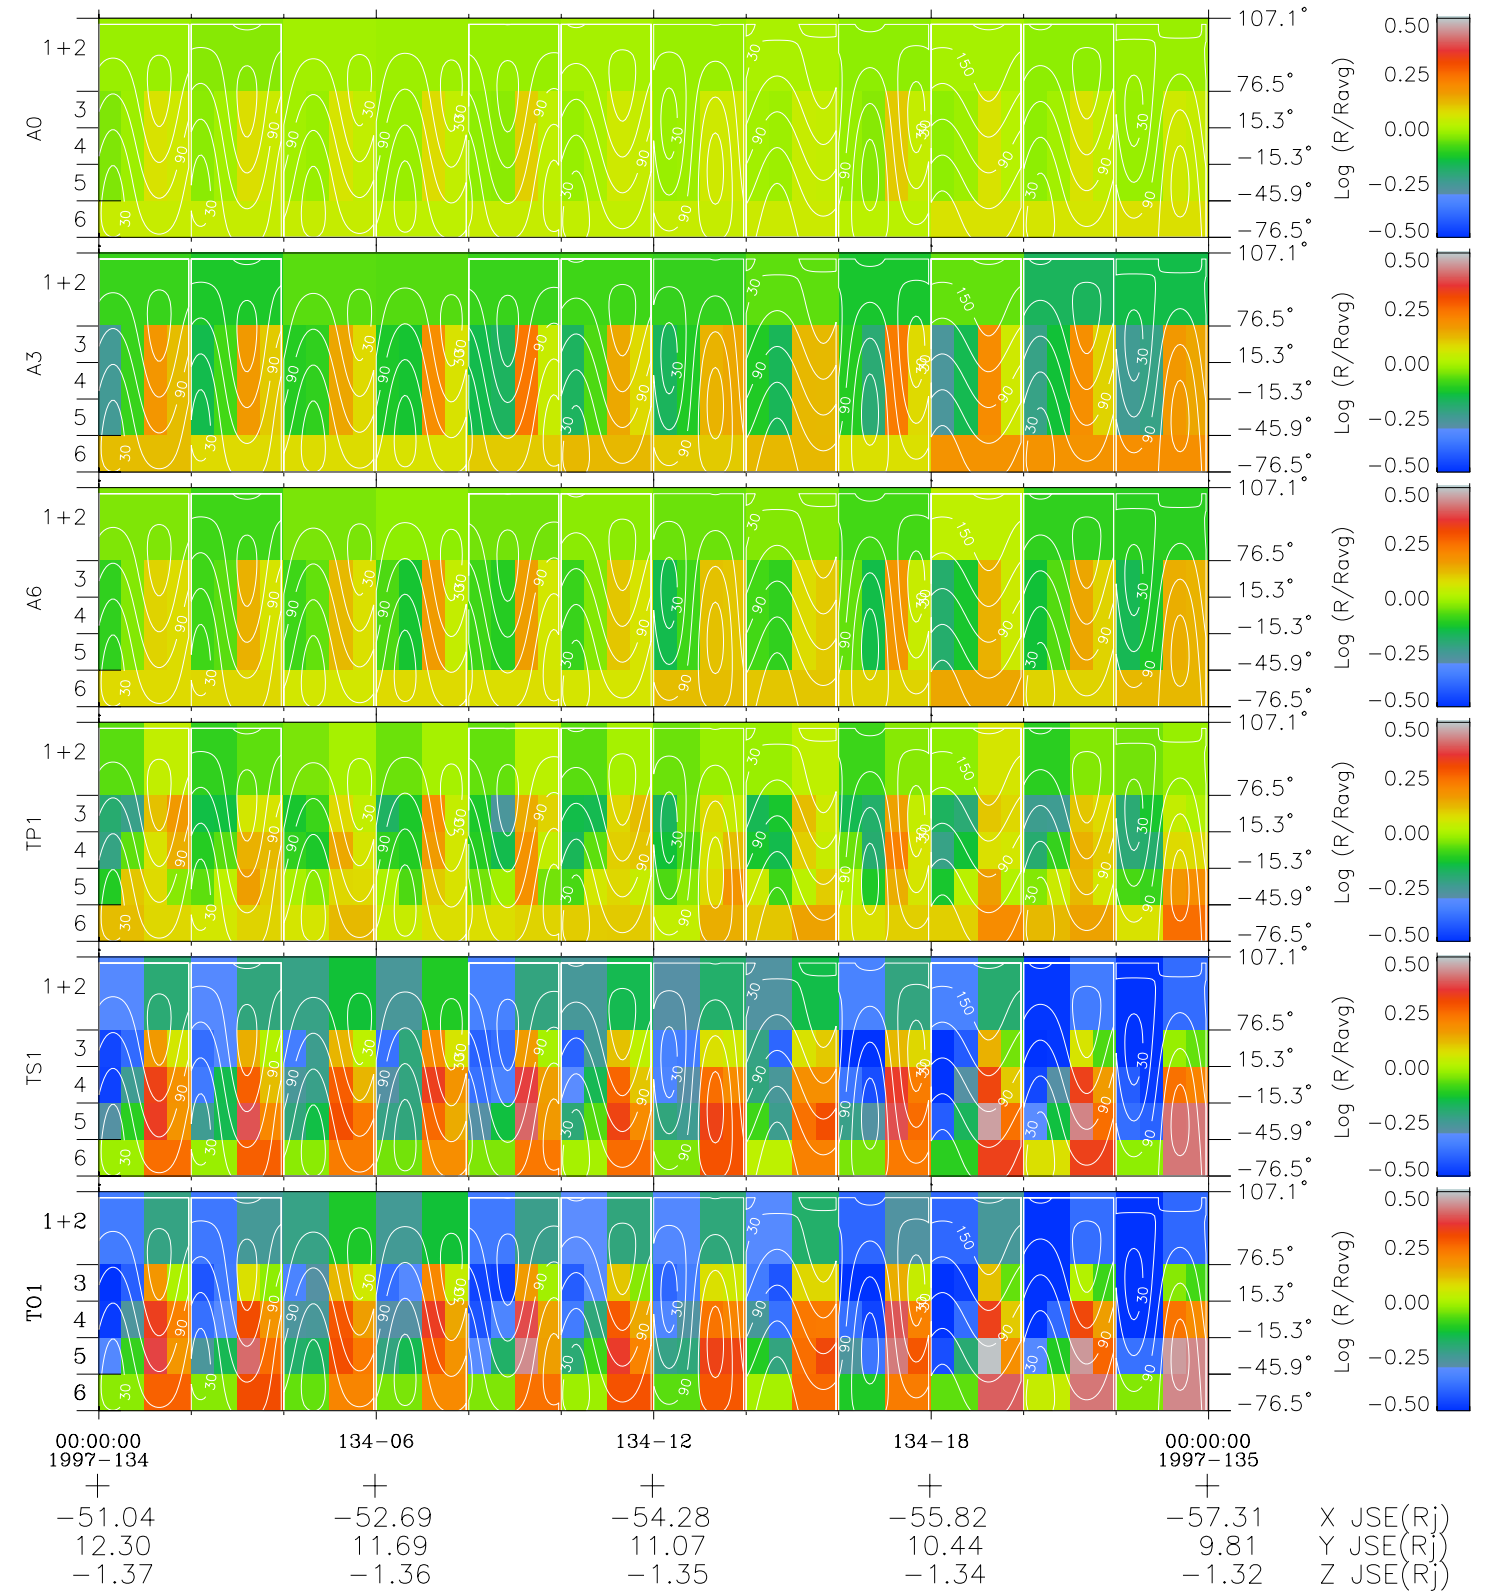

Galileo EPD Real Time All-Sky Anisotropies 97134

Software Version: RTSKY_MEAN V 1.20
 Data Production: 06-03-00
 Plot Production: Sat Sep 15 06:50:53 2001
 Color File: wondr3
 Geofactor File: 1.1

- ◇ = Jupiter look direction
- = Corotation look direction