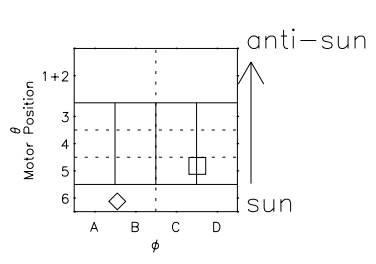

Galileo EPD Real Time All-Sky Anisotropies 97134

Software Version: RTSKY_MEAN V 1.20
 Data Production: 06-03-00
 Plot Production: Sat Sep 15 06:50:53 2001
 Color File: wondr3
 Geofactor File: 1.1

- ◇ = Jupiter look direction
- = Corotation look direction