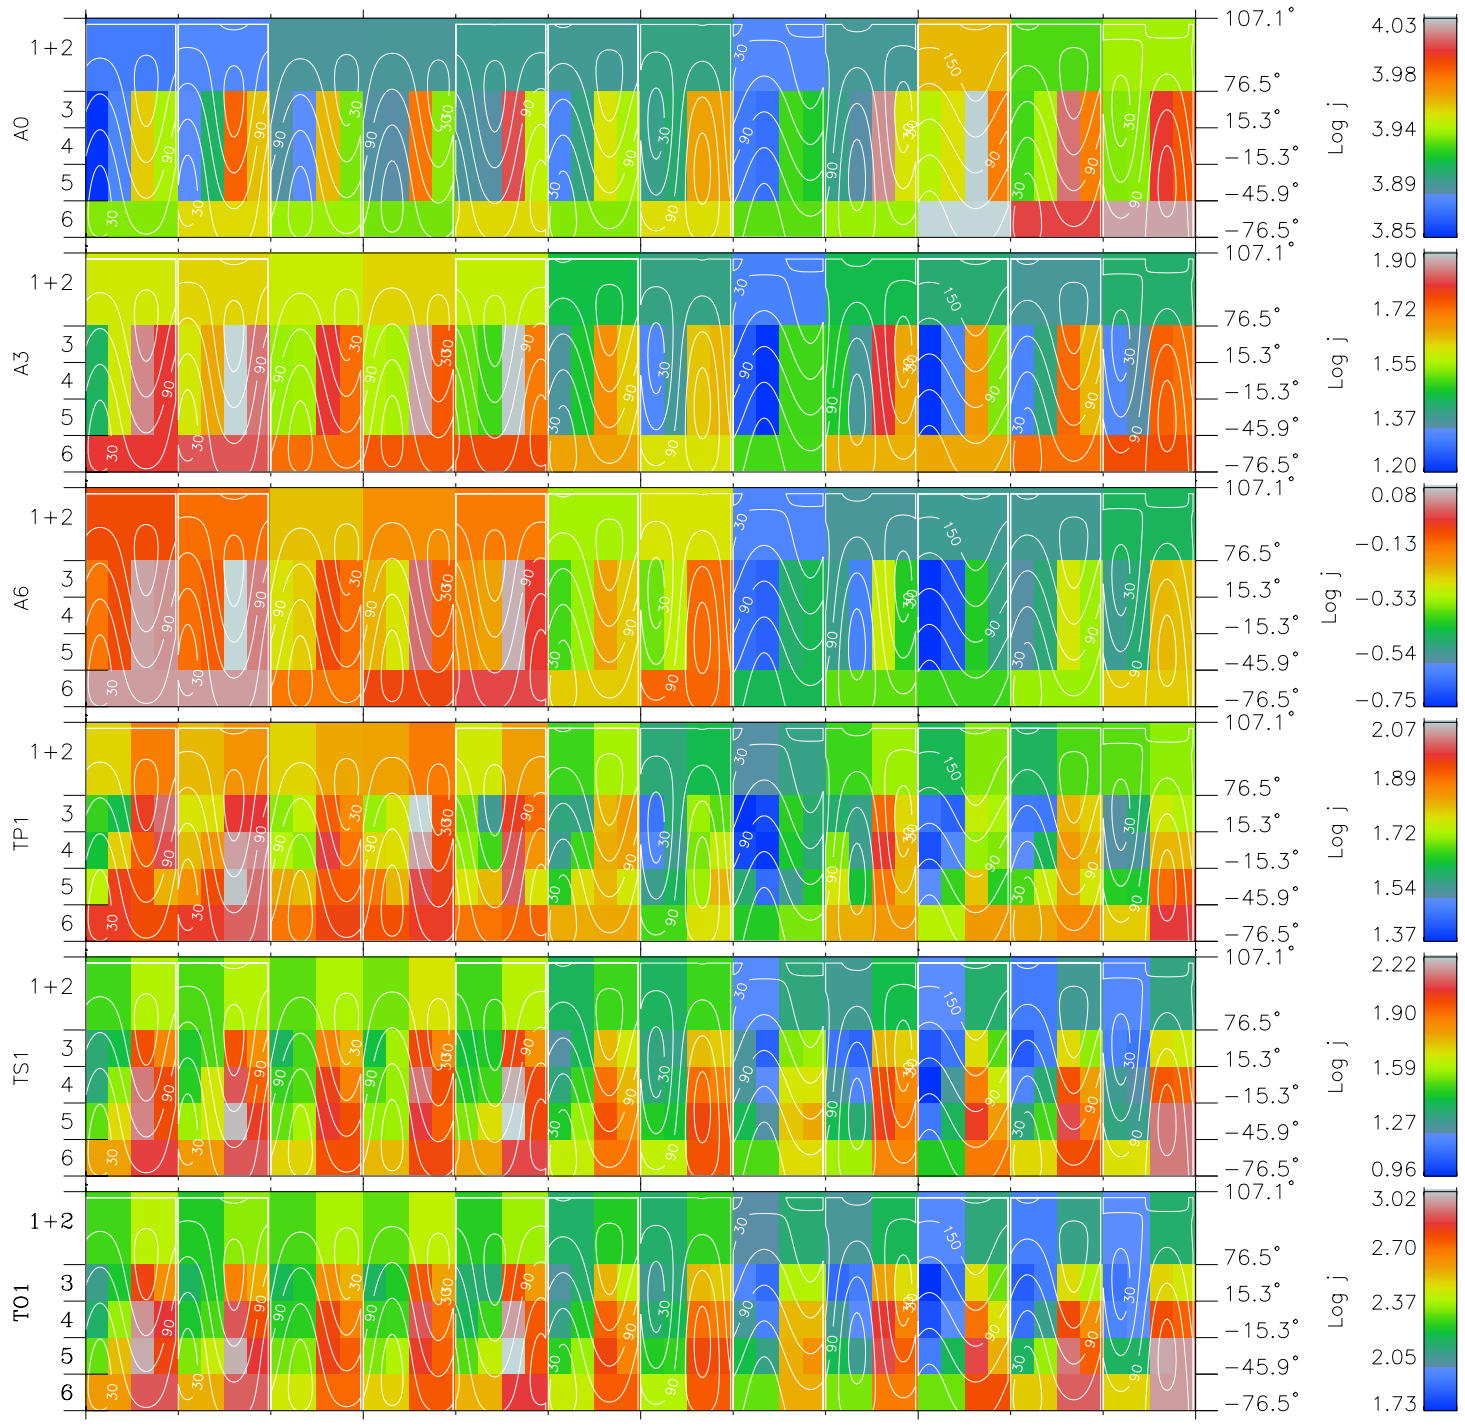

Galileo EPD Real Time All-Sky Anisotropies 97134

Software Version: RTSKY_FLUX V 1.20
 Data Production: 06-03-00
 Plot Production: Sat Sep 15 08:51:08 2001
 Color File: wondr3
 Geofactor File: 1.1

00:00:00 1997-134	134-06	134-12	134-18	00:00:00 1997-135	X JSE(R _j)	Y JSE(R _j)	Z JSE(R _j)
+ -51.04 12.30 -1.37	+ -52.69 11.69 -1.36	+ -54.28 11.07 -1.35	+ -55.82 10.44 -1.34	+ -57.31 9.81 -1.32			

- ◇ = Jupiter look direction
- = Corotation look direction