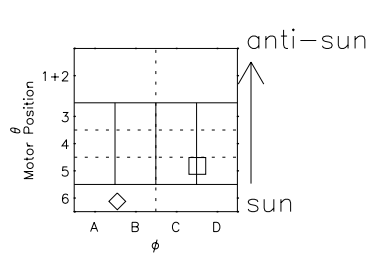

Galileo EPD Real Time All-Sky Anisotropies 97134

Software Version: RTSKY_FLUX V 1.20
 Data Production: 06-03-00
 Plot Production: Sat Sep 15 08:51:08 2001
 Color File: wondr3
 Geofactor File: 1.1

00:00:00 1997-134	134-06	134-12	134-18	00:00:00 1997-135	X JSE(R _j)	Y JSE(R _j)	Z JSE(R _j)
+ -51.04 12.30 -1.37	+ -52.69 11.69 -1.36	+ -54.28 11.07 -1.35	+ -55.82 10.44 -1.34	+ -57.31 9.81 -1.32			

- ◇ = Jupiter look direction
- = Corotation look direction