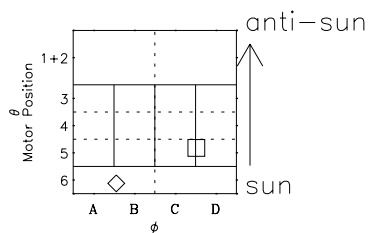

# Galileo EPD Real-Time Omni 97134

Software Version: RTLINE\_OMNI V 1.20  
Data Production: 06-03-00  
Plot Production: Sat Sep 15 06:52:47 2001

- ◇ = Jupiter look direction
- = Corotation look direction