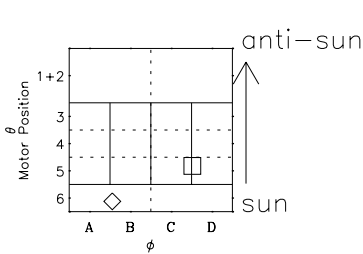

Galileo EPD Real-Time Six-Sector 97134

Software Version: RTLINE_R6 V 1.20
Data Production: 06-03-00
Plot Production: Sat Sep 15 06:52:54 2001

◇ = Jupiter look direction
□ = Corotation look direction