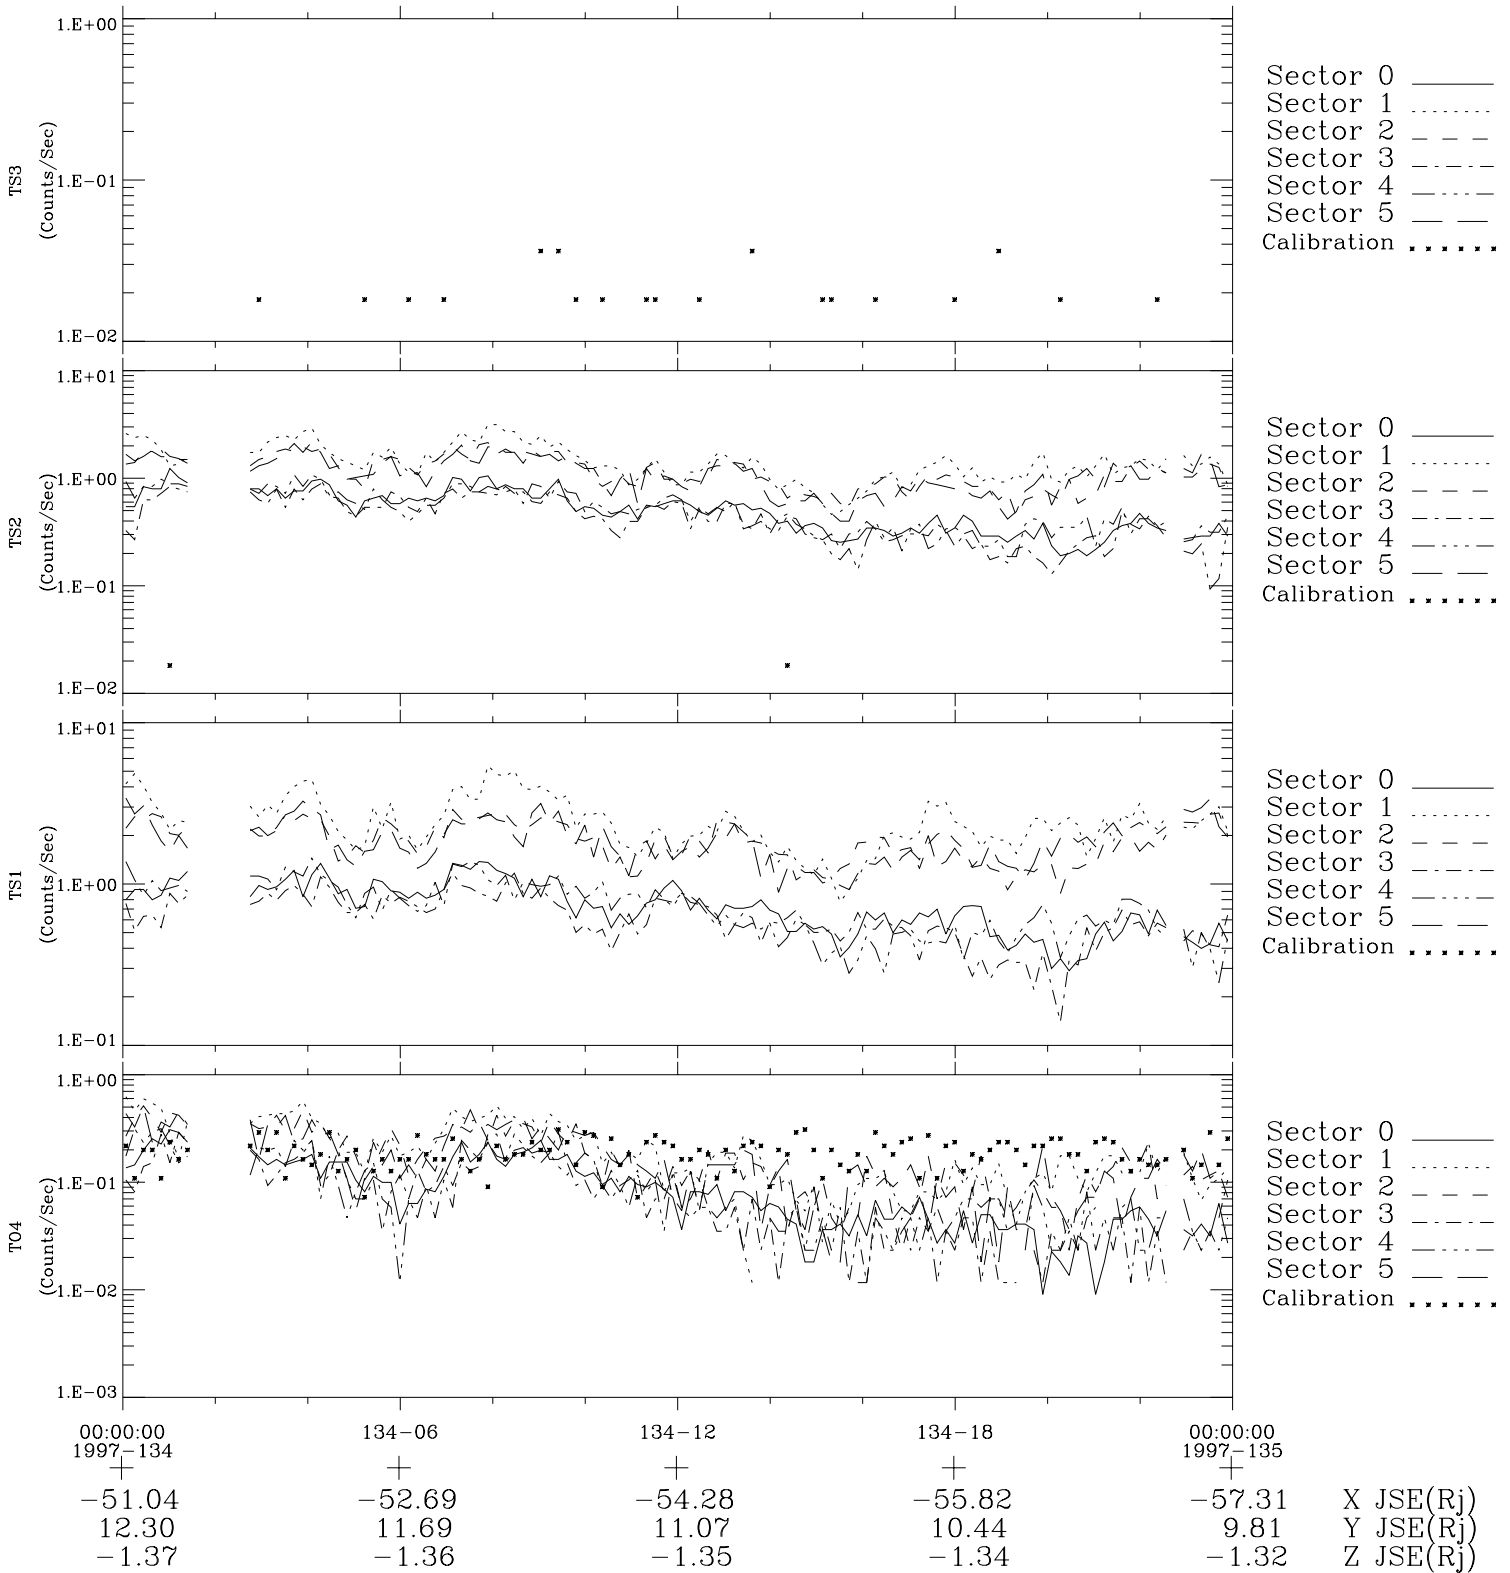

Galileo EPD Real-Time Six-Sector 97134

Software Version: RTLINE_R6 V 1.20
Data Production: 06-03-00
Plot Production: Sat Sep 15 06:52:54 2001

◇ = Jupiter look direction
□ = Corotation look direction