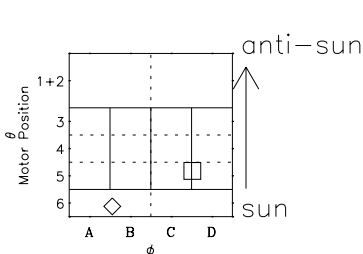

Galileo EPD Real-Time Six-Sector 97134

Software Version: RTLINE_R6 V 1.20
Data Production: 06-03-00
Plot Production: Sat Sep 15 06:52:54 2001

◇ = Jupiter look direction
□ = Corotation look direction