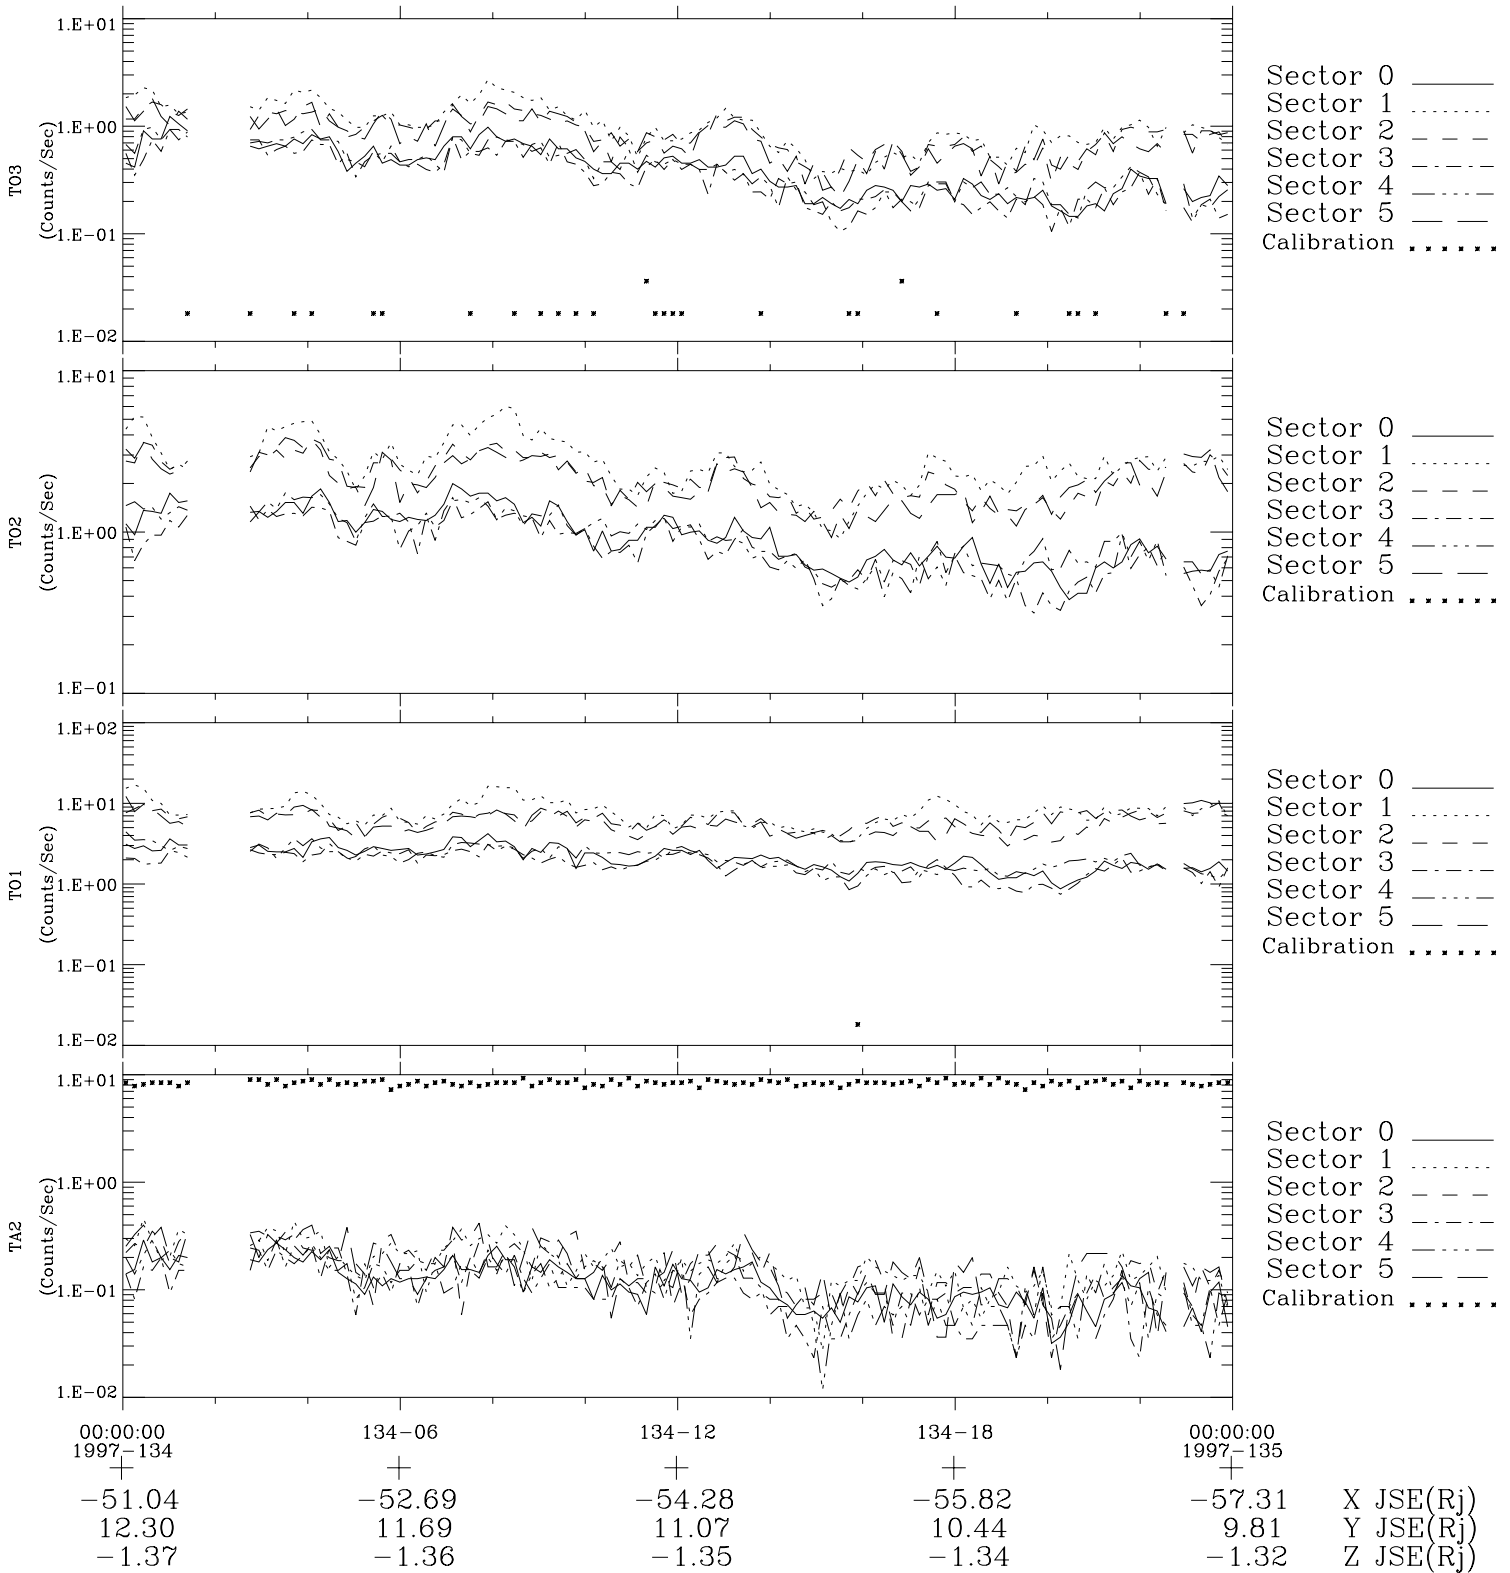

Galileo EPD Real-Time Six-Sector 97134

Software Version: RTLINE_R6 V 1.20
Data Production: 06-03-00
Plot Production: Sat Sep 15 06:52:54 2001

◇ = Jupiter look direction
□ = Corotation look direction