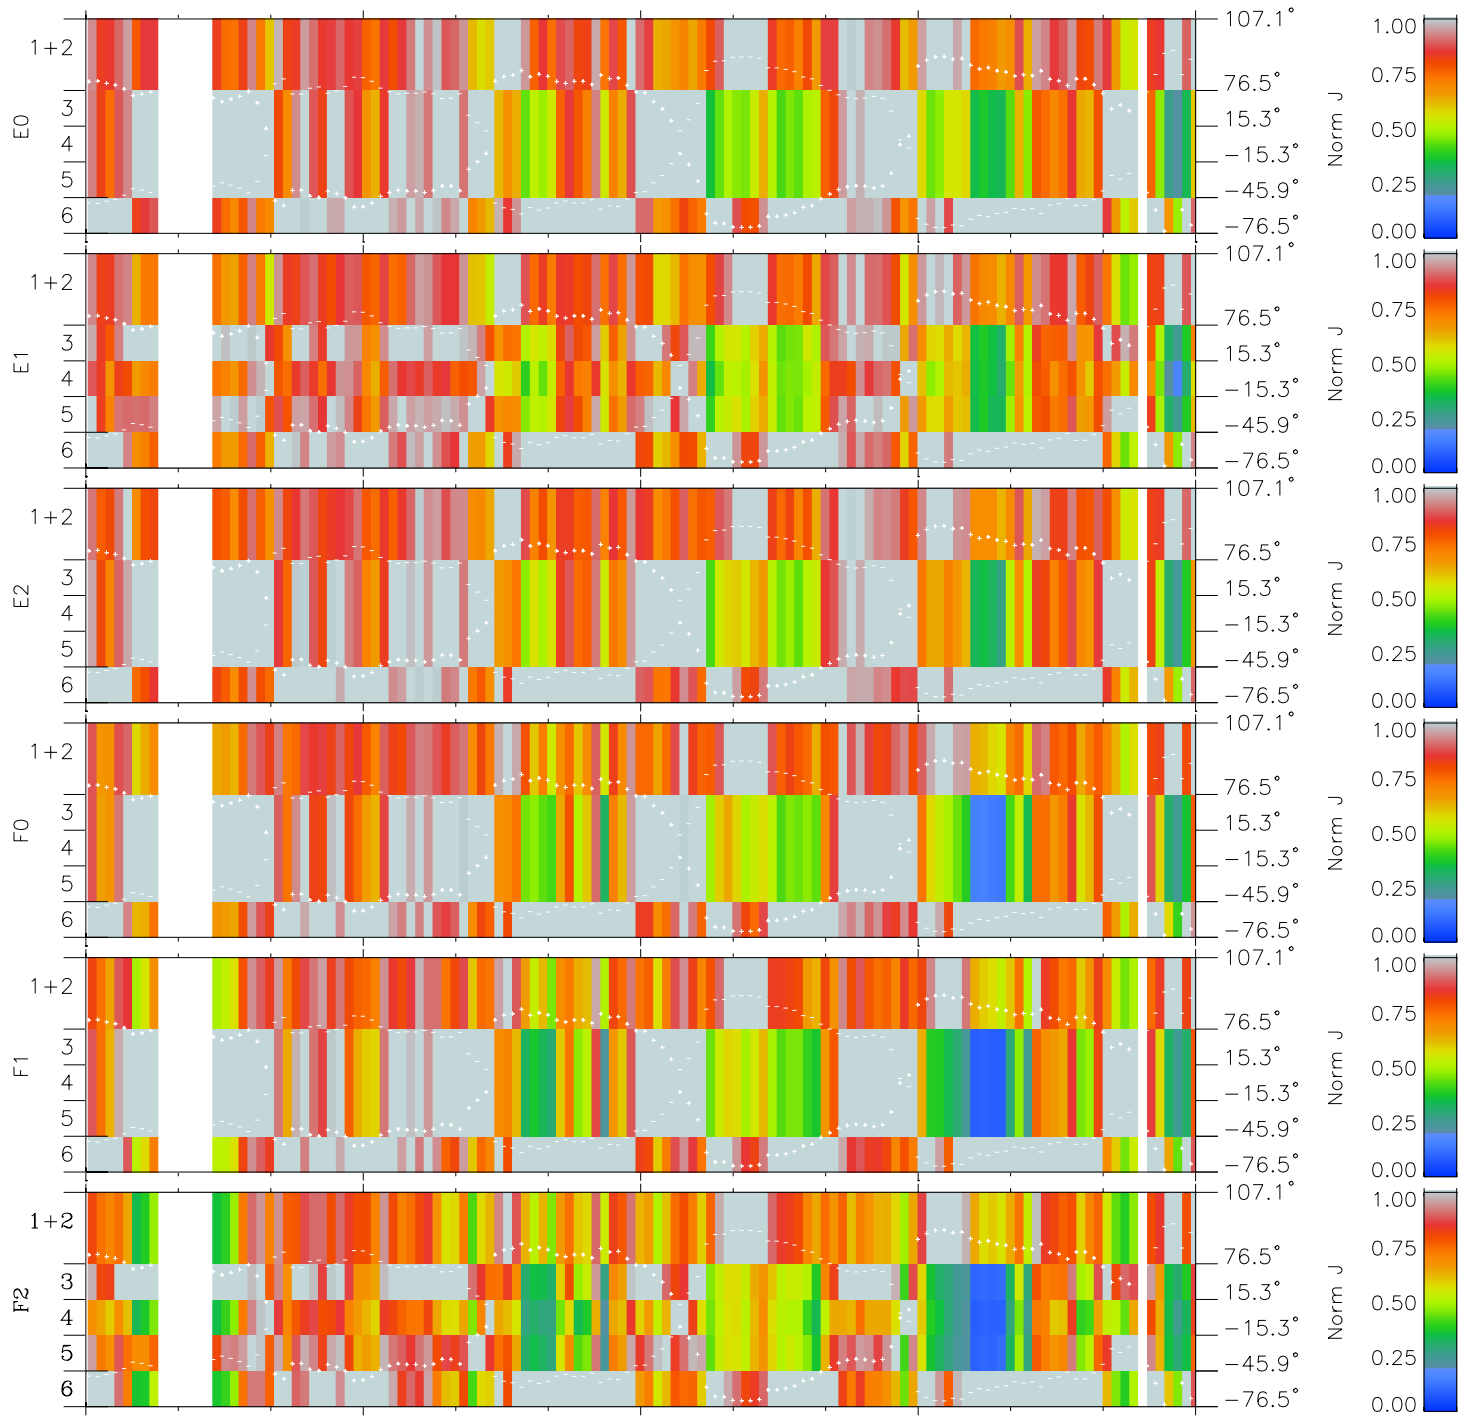

Galileo EPD Real Elevation Anisotropies 97134

Software Version: RTELEV_NORM V 1.20
Data Production: 06-03-00
Plot Production: Sat Sep 15 06:52:07 2001
Color File: wondr3
Geofactor File: 1.1

00:00:00 1997-134	134-06	134-12	134-18	00:00:00 1997-135	
+	+	+	+	+	
-51.04	-52.69	-54.28	-55.82	-57.31	X JSE(R _j)
12.30	11.69	11.07	10.44	9.81	Y JSE(R _j)
-1.37	-1.36	-1.35	-1.34	-1.32	Z JSE(R _j)

- ◇ = Jupiter look direction
- = Corotation look direction