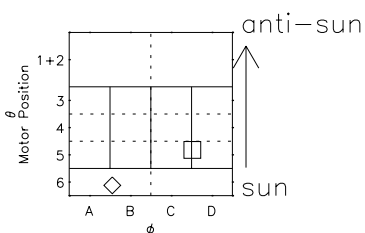

Galileo EPD Real Elevation Anisotropies 97134

Software Version: RTELEV_NORM V 1.20
Data Production: 06-03-00
Plot Production: Sat Sep 15 06:52:07 2001
Color File: wondr3
Geofactor File: 1.1

00:00:00 1997-134	134-06	134-12	134-18	00:00:00 1997-135	
+	+	+	+	+	
-51.04	-52.69	-54.28	-55.82	-57.31	X JSE(R _j)
12.30	11.69	11.07	10.44	9.81	Y JSE(R _j)
-1.37	-1.36	-1.35	-1.34	-1.32	Z JSE(R _j)

- ◇ = Jupiter look direction
- = Corotation look direction