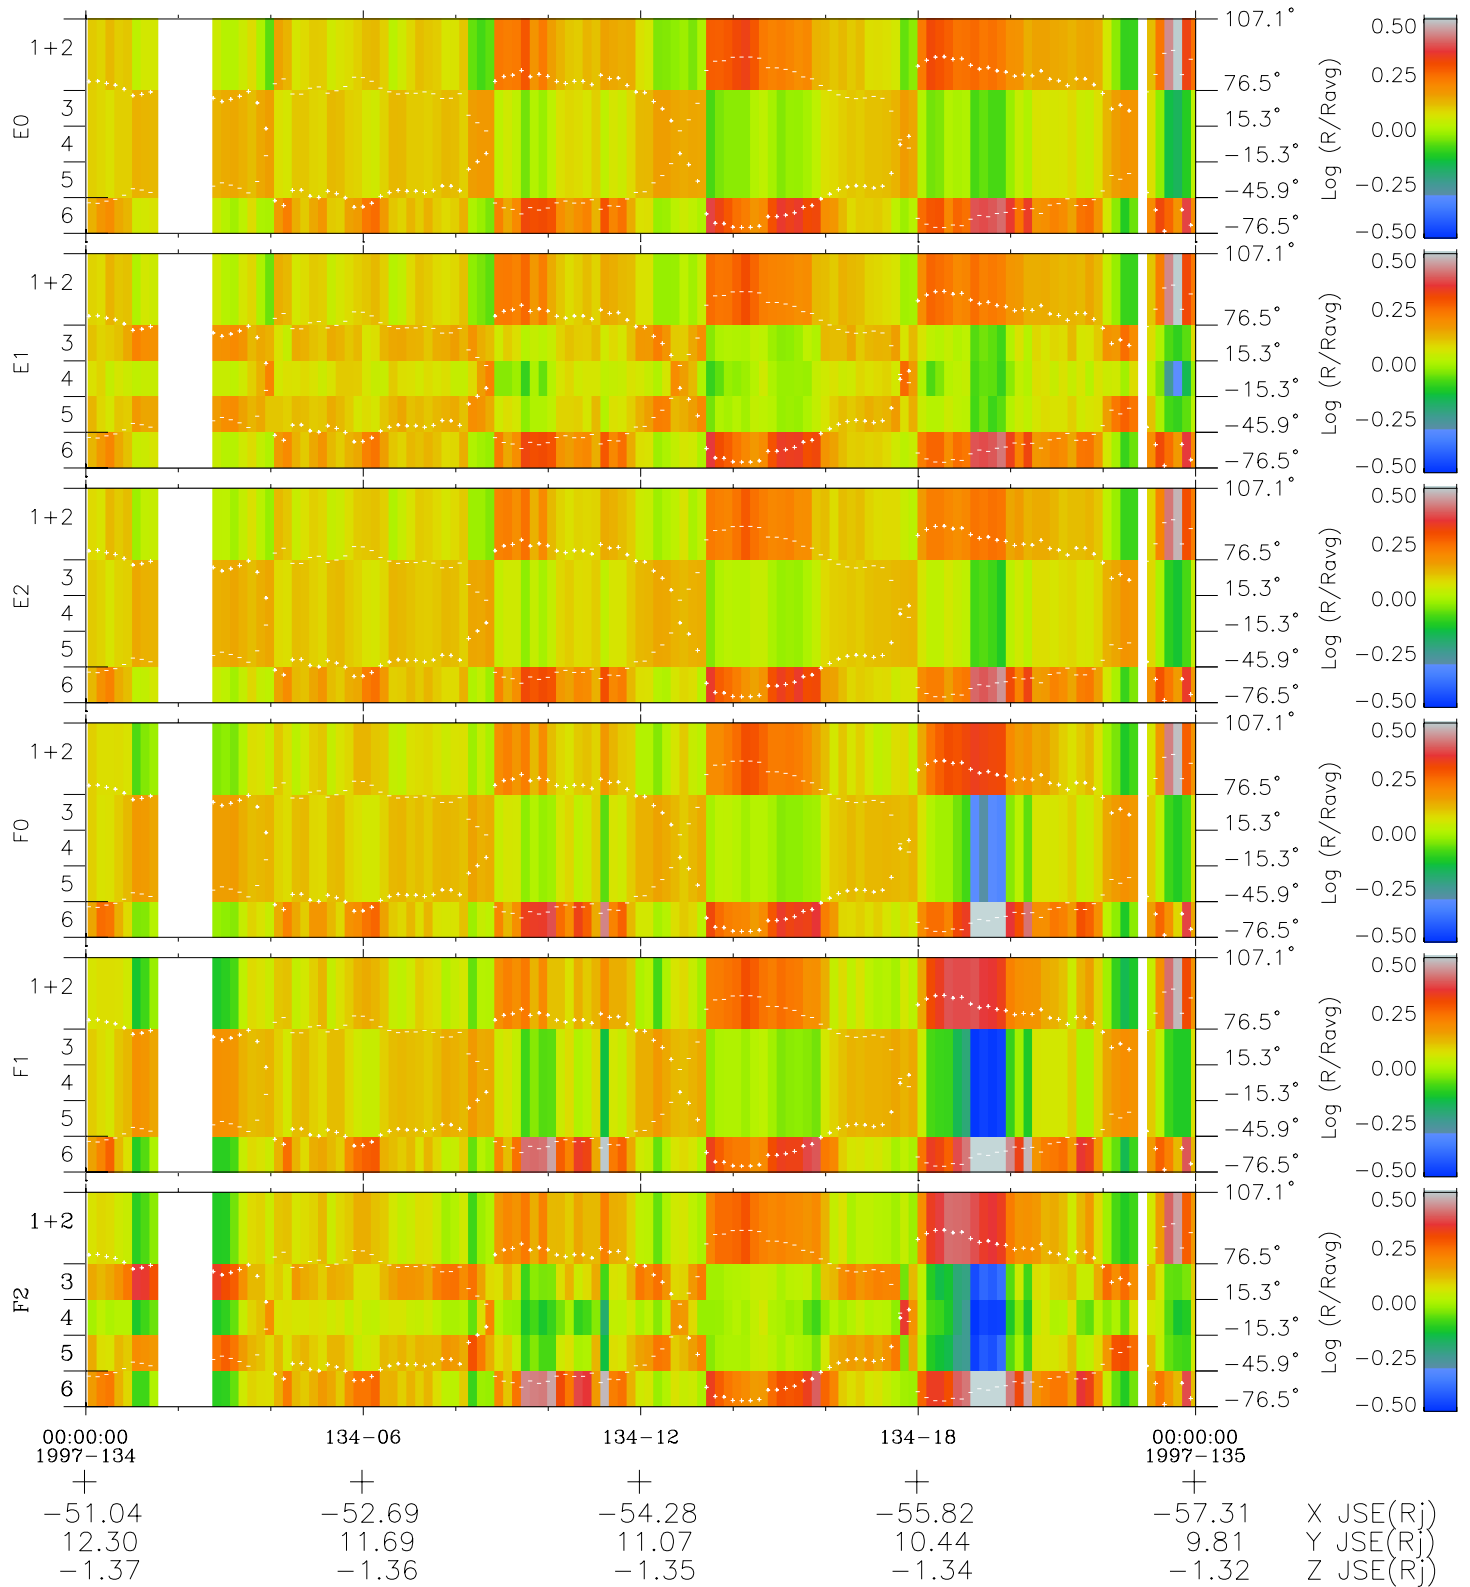

# Galileo EPD Real Elevation Anisotropies 97134

Software Version: RTELEV\_MEAN V 1.20  
 Data Production: 06-03-00  
 Plot Production: Sat Sep 15 08:51:43 2001  
 Color File: wondr3  
 Geofactor File: 1.1

- ◇ = Jupiter look direction
- = Corotation look direction