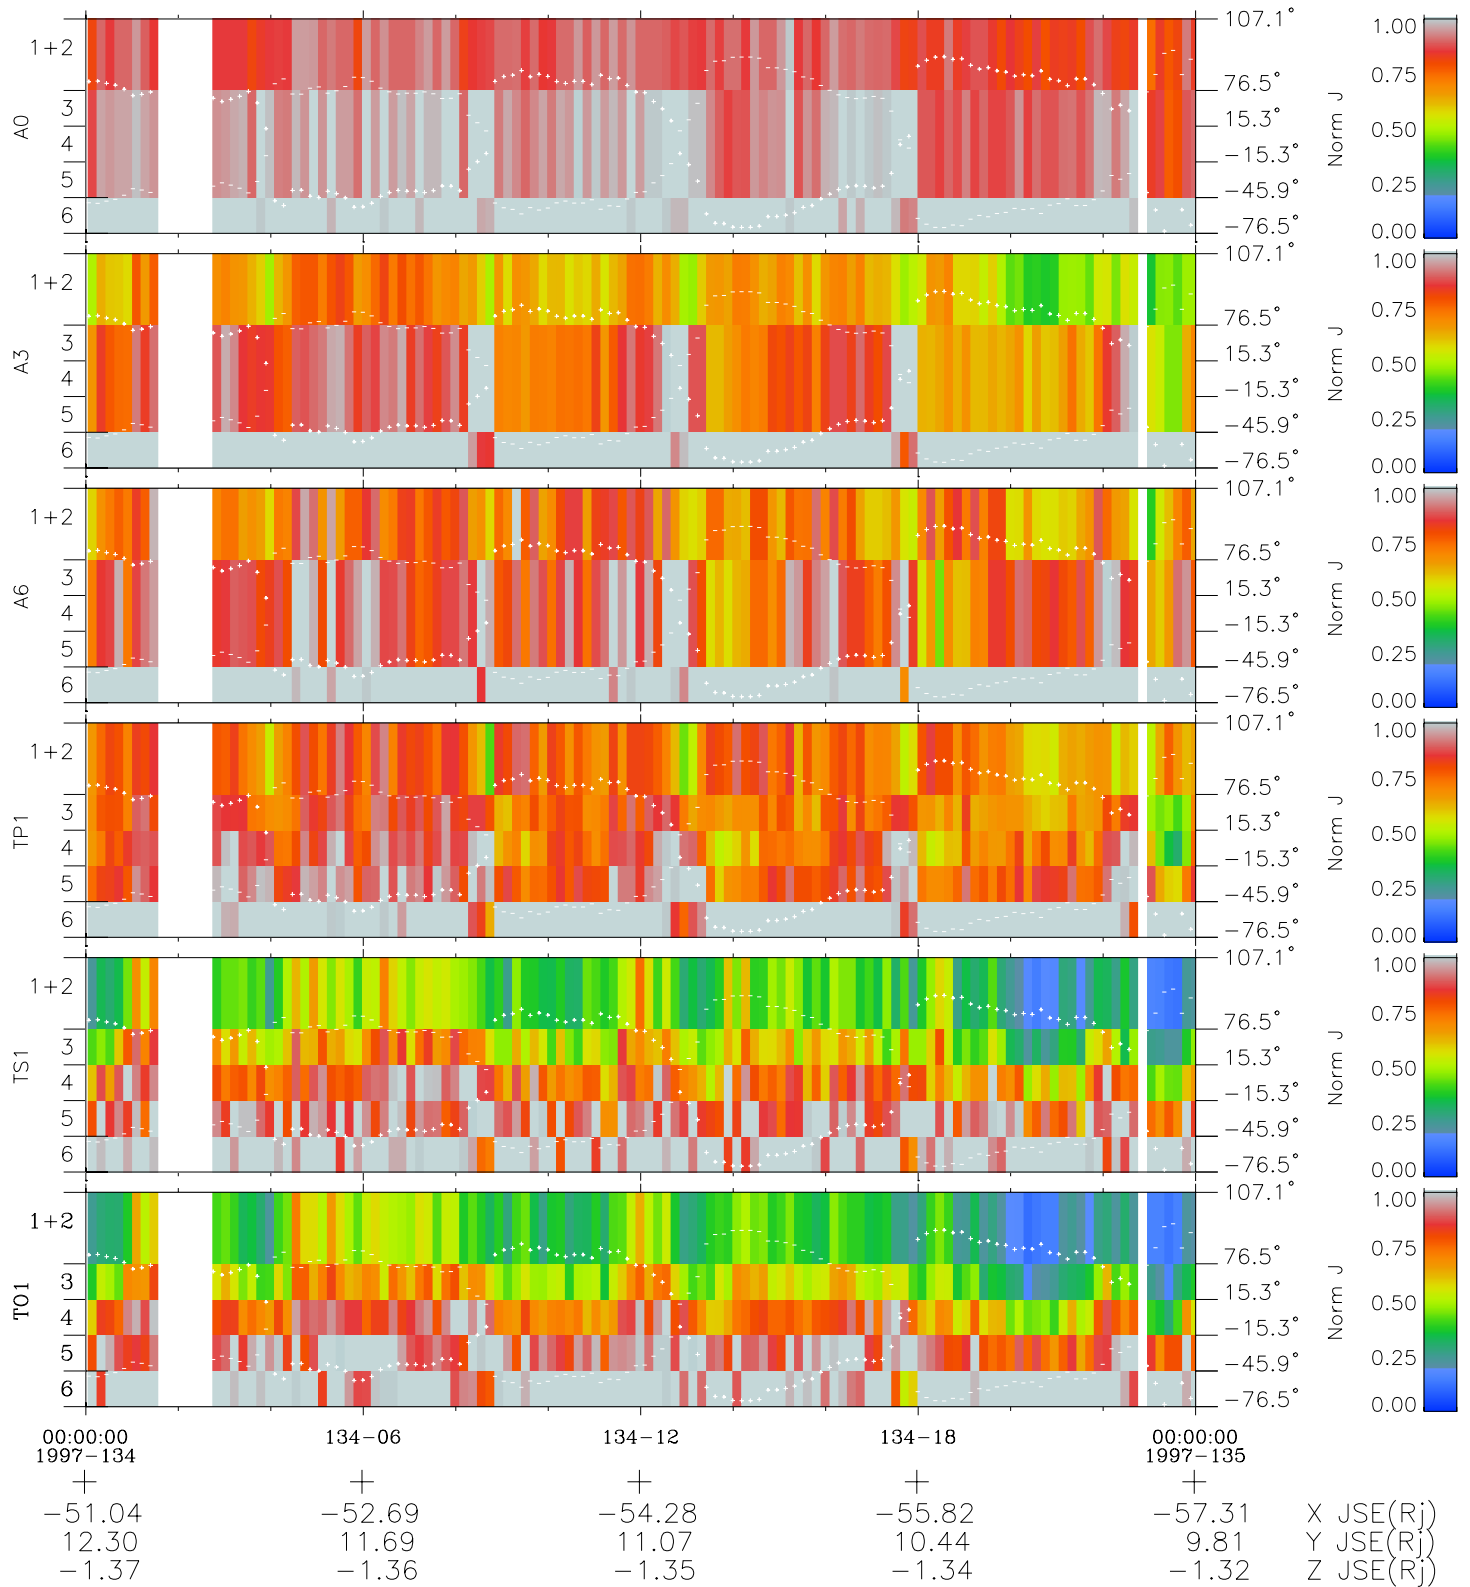

Galileo EPD Real Elevation Anisotropies 97134

Software Version: RTELEV_NORM V 1.20
Data Production: 06-03-00
Plot Production: Sat Sep 15 06:52:01 2001
Color File: wondr3
Geofactor File: 1.1

- ◇ = Jupiter look direction
- = Corotation look direction