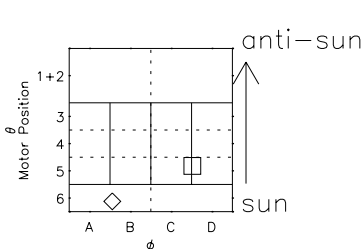

Galileo EPD Real Elevation Anisotropies 97134

Software Version: RTELEV_MEAN V 1.20
 Data Production: 06-03-00
 Plot Production: Sat Sep 15 08:51:37 2001
 Color File: wondr3
 Geofactor File: 1.1

- ◇ = Jupiter look direction
- = Corotation look direction