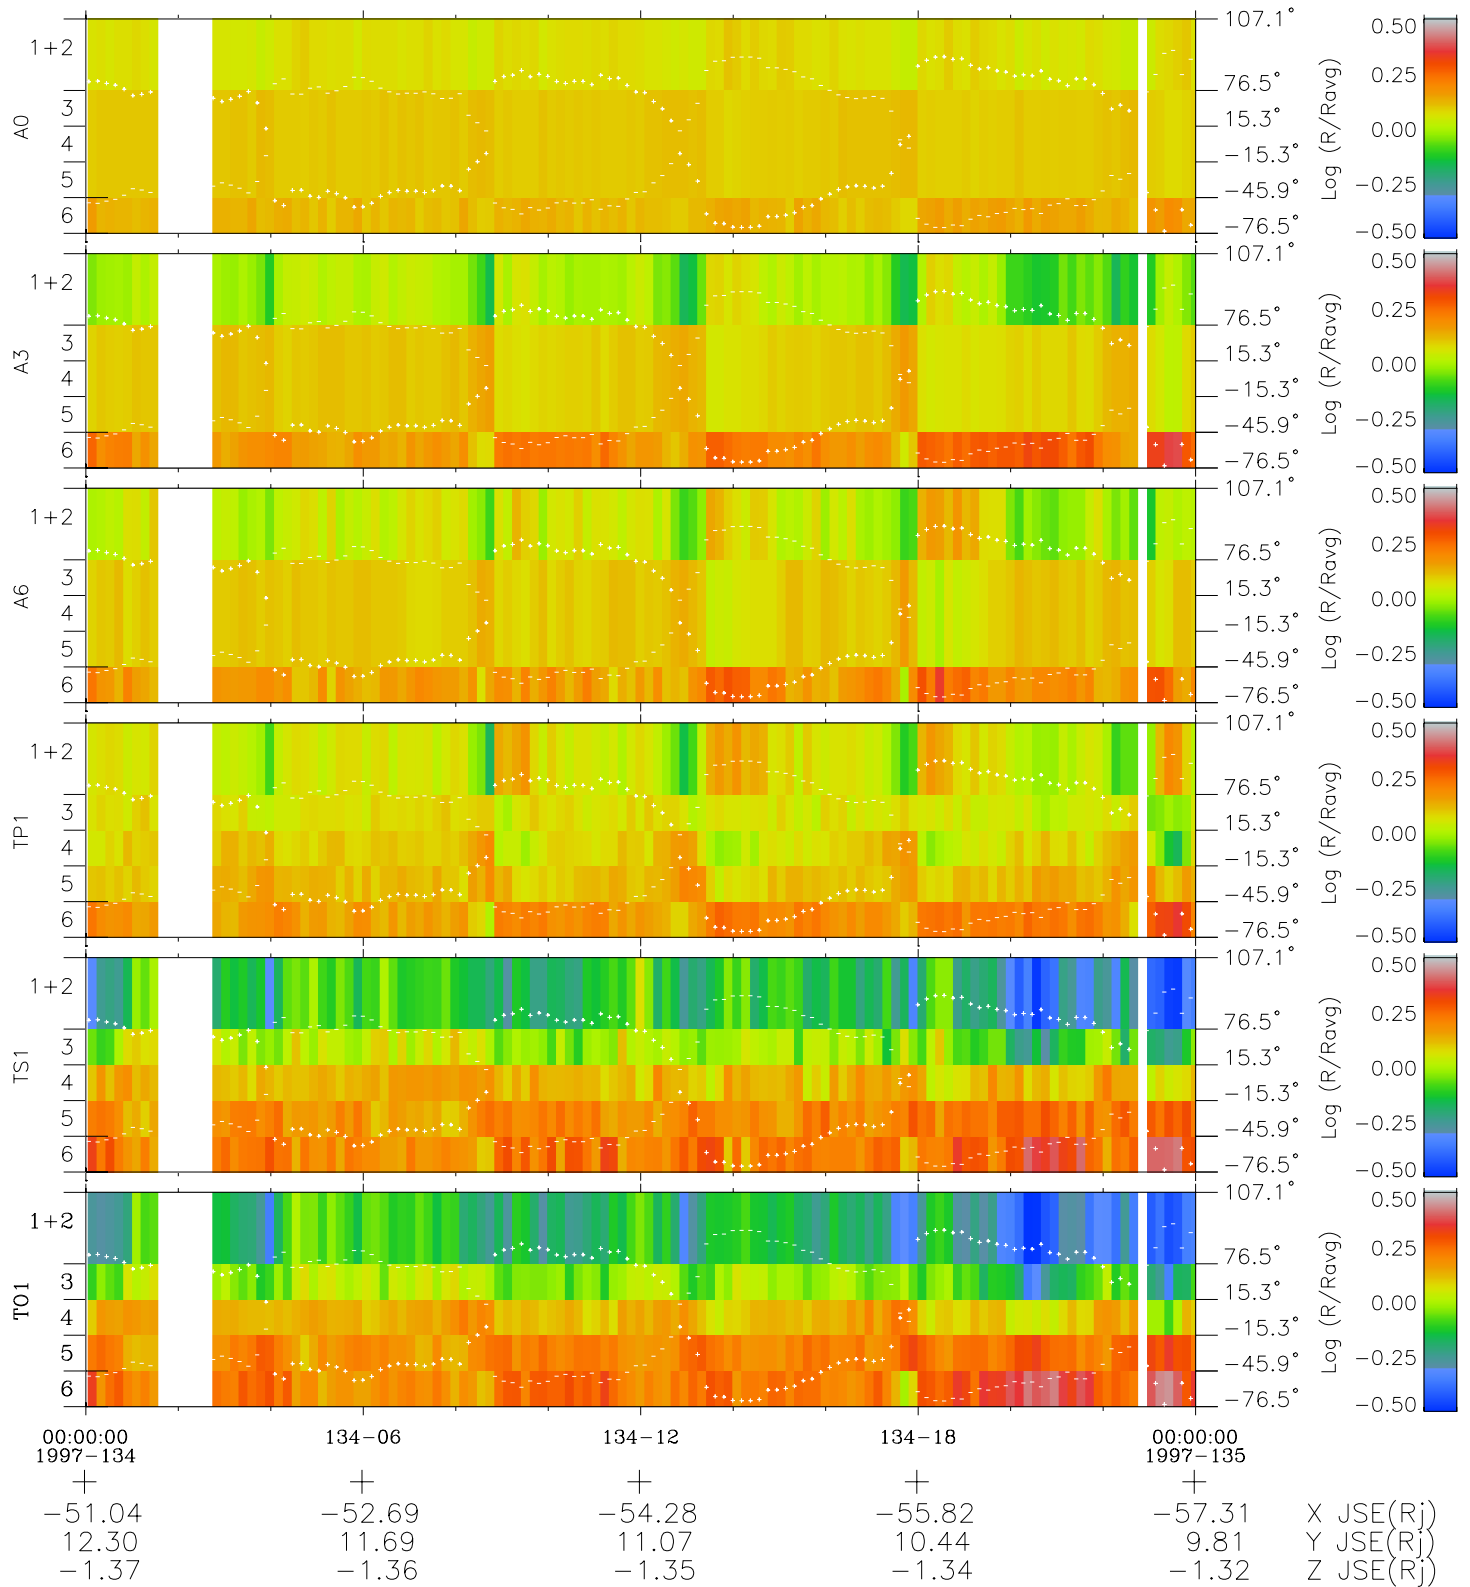

Galileo EPD Real Elevation Anisotropies 97134

Software Version: RTELEV_MEAN V 1.20
 Data Production: 06-03-00
 Plot Production: Sat Sep 15 08:51:37 2001
 Color File: wondr3
 Geofactor File: 1.1

- ◇ = Jupiter look direction
- = Corotation look direction