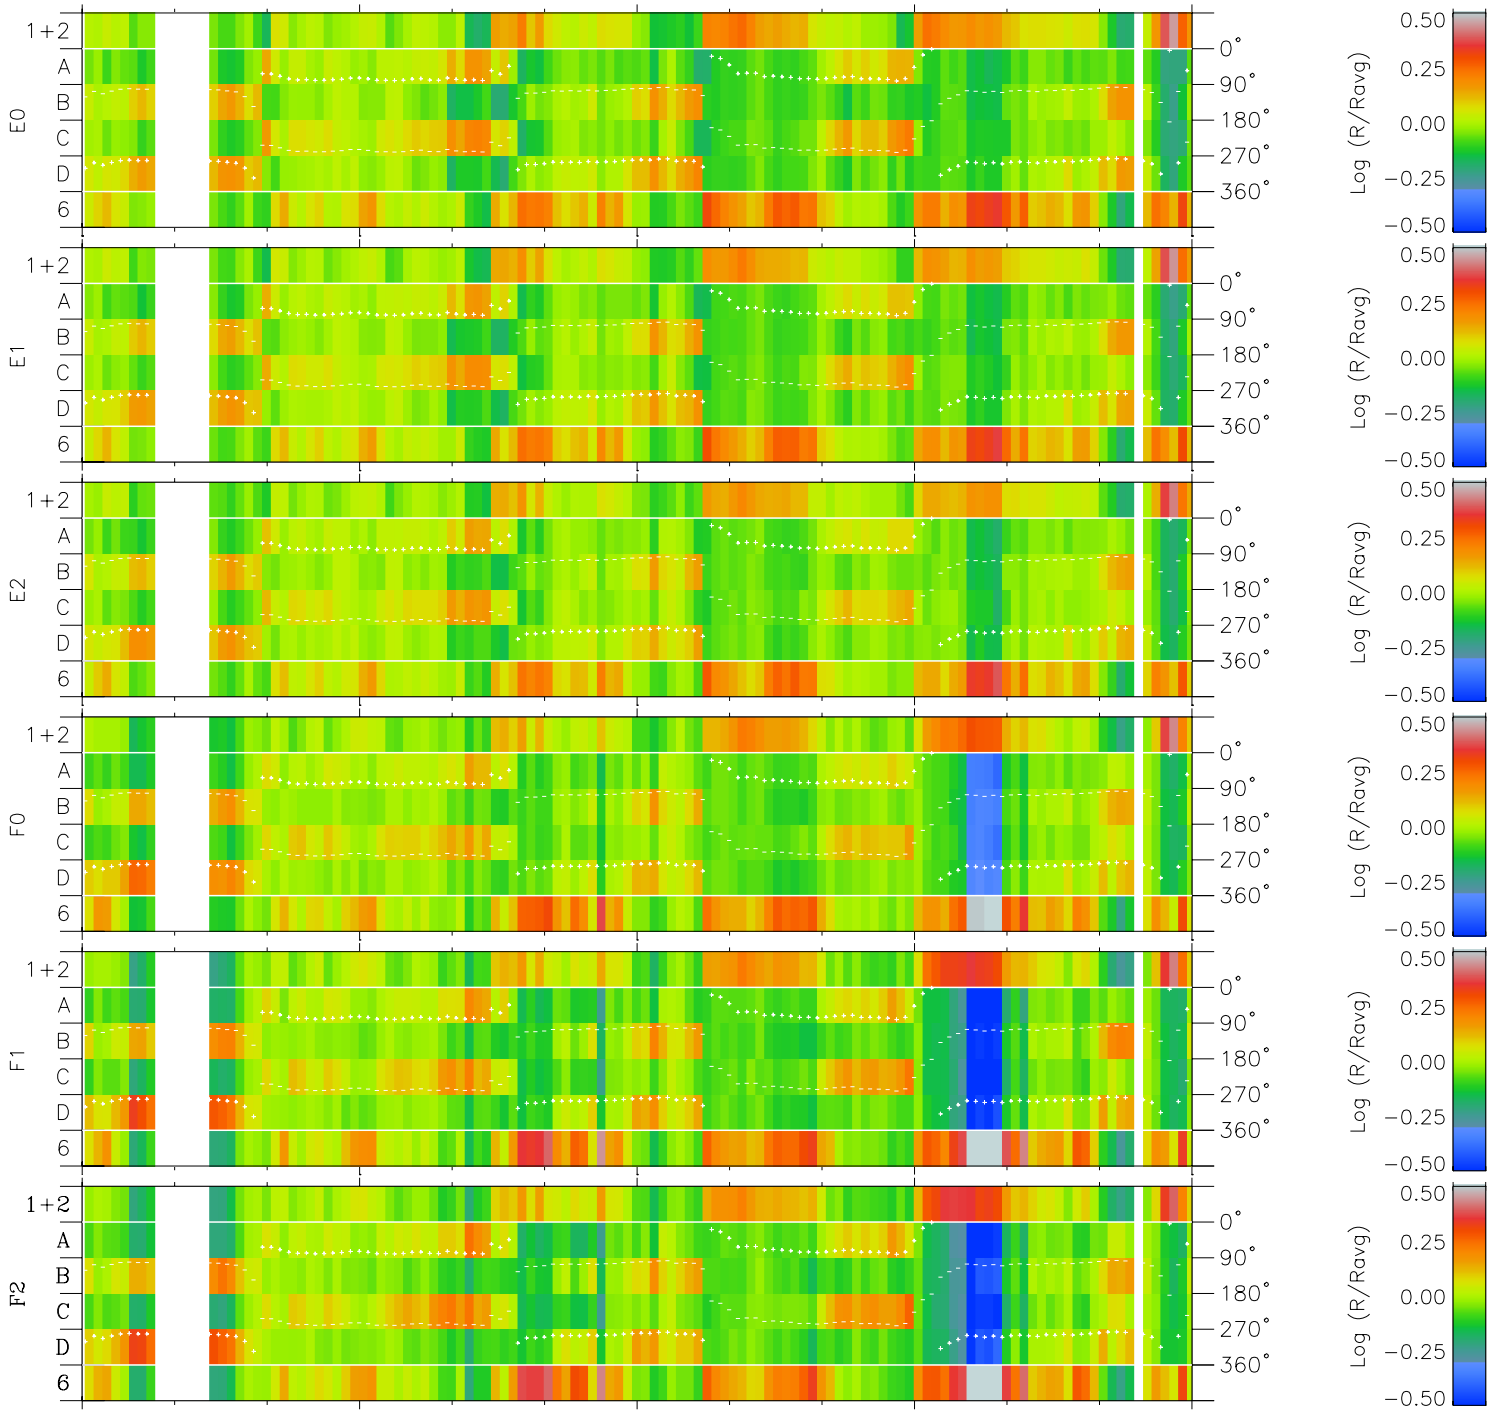

Galileo EPD Real Time Azimuth Anisotropies 97134

Software Version: RTAZIM_MEAN V 1.20
 Data Production: 06-03-00
 Plot Production: Sat Sep 15 06:52:19 2001
 Color File: wondr3
 Geofactor File: 1.1

00:00:00 1997-134	134-06	134-12	134-18	00:00:00 1997-135	
+	+	+	+	+	
-51.04	-52.69	-54.28	-55.82	-57.31	X JSE(R _j)
12.30	11.69	11.07	10.44	9.81	Y JSE(R _j)
-1.37	-1.36	-1.35	-1.34	-1.32	Z JSE(R _j)

- ◇ = Jupiter look direction
- = Corotation look direction