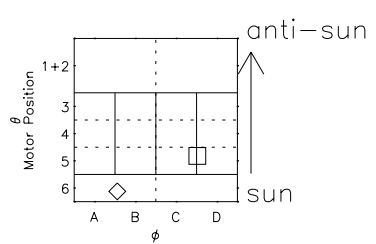

Galileo EPD Real Time Azimuth Anisotropies 97134

Software Version: RTAZIM_MEAN V 1.20
 Data Production: 06-03-00
 Plot Production: Sat Sep 15 06:52:19 2001
 Color File: wondr3
 Geofactor File: 1.1

00:00:00 1997-134	134-06	134-12	134-18	00:00:00 1997-135	
+	+	+	+	+	
-51.04	-52.69	-54.28	-55.82	-57.31	X JSE(R _j)
12.30	11.69	11.07	10.44	9.81	Y JSE(R _j)
-1.37	-1.36	-1.35	-1.34	-1.32	Z JSE(R _j)

- ◇ = Jupiter look direction
- = Corotation look direction