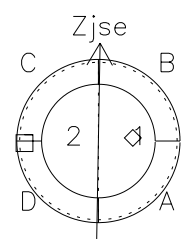

Galileo EPD Real Time Azimuth Anisotropies 97134

Software Version: RTAZIM_MEAN V 1.20
Data Production: 06-03-00
Plot Production: Sat Sep 15 06:52:13 2001
Color File: wondr3
Geofactor File: 1.1

◇ = Jupiter look direction
□ = Corotation look direction