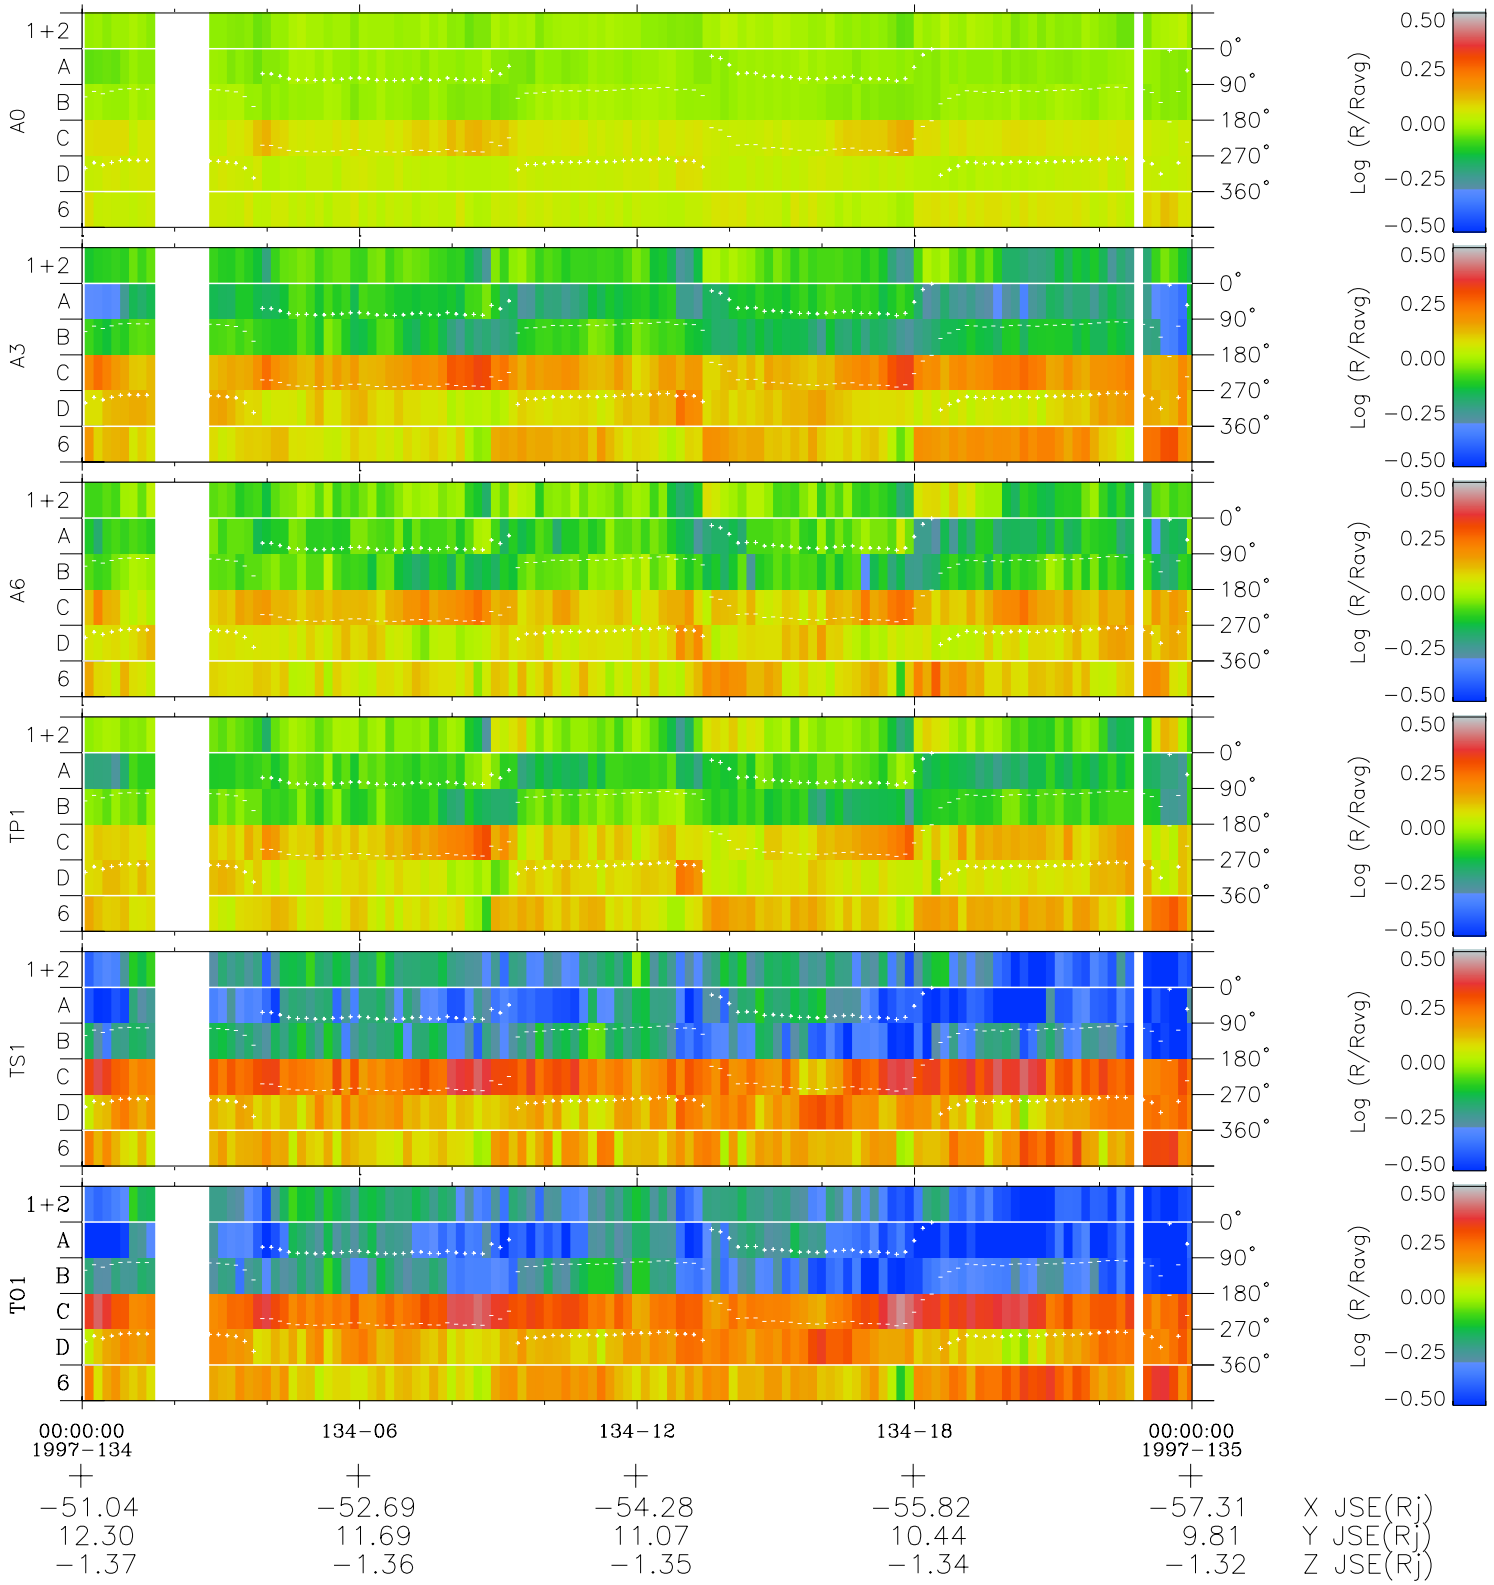

Galileo EPD Real Time Azimuth Anisotropies 97134

Software Version: RTAZIM_MEAN V 1.20
Data Production: 06-03-00
Plot Production: Sat Sep 15 06:52:13 2001
Color File: wondr3
Geofactor File: 1.1

◇ = Jupiter look direction
□ = Corotation look direction