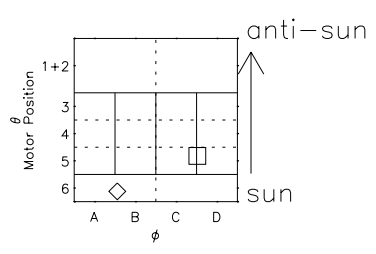

Galileo EPD Real Time Azimuth Anisotropies 97134

Software Version: RTAZIM_MEAN V 1.20
Data Production: 06-03-00
Plot Production: Sat Sep 15 06:52:13 2001
Color File: wondr3
Geofactor File: 1.1

◇ = Jupiter look direction
□ = Corotation look direction