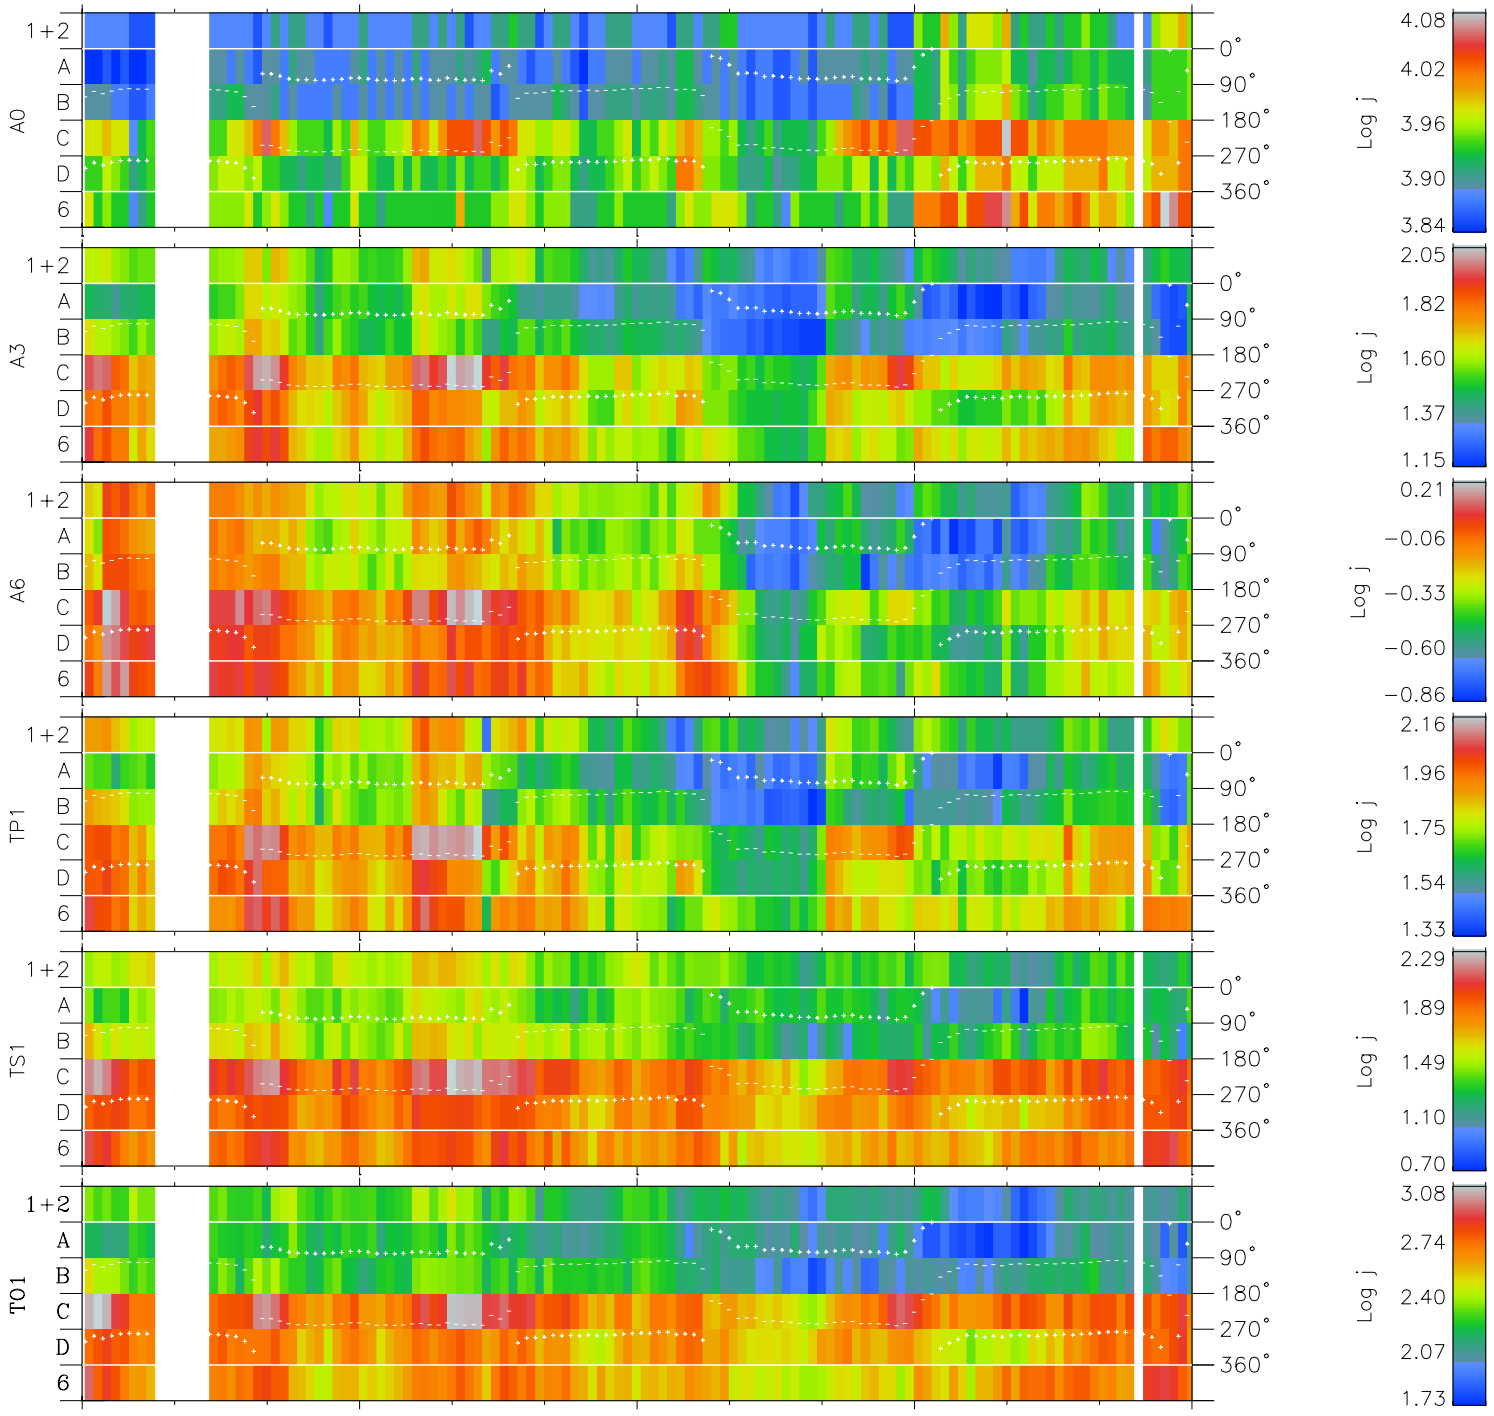

Galileo EPD Real Time Azimuth Anisotropies 97134

Software Version: RTAZIM_FLUX V 1.20
 Data Production: 06-03-00
 Plot Production: Sat Sep 15 06:52:24 2001
 Color File: wondr3
 Geofactor File: 1.1

00:00:00 1997-134	134-06	134-12	134-18	00:00:00 1997-135	
+	+	+	+	+	X JSE(R _j)
-51.04	-52.69	-54.28	-55.82	-57.31	Y JSE(R _j)
12.30	11.69	11.07	10.44	9.81	Z JSE(R _j)
-1.37	-1.36	-1.35	-1.34	-1.32	

◇ = Jupiter look direction
 □ = Corotation look direction