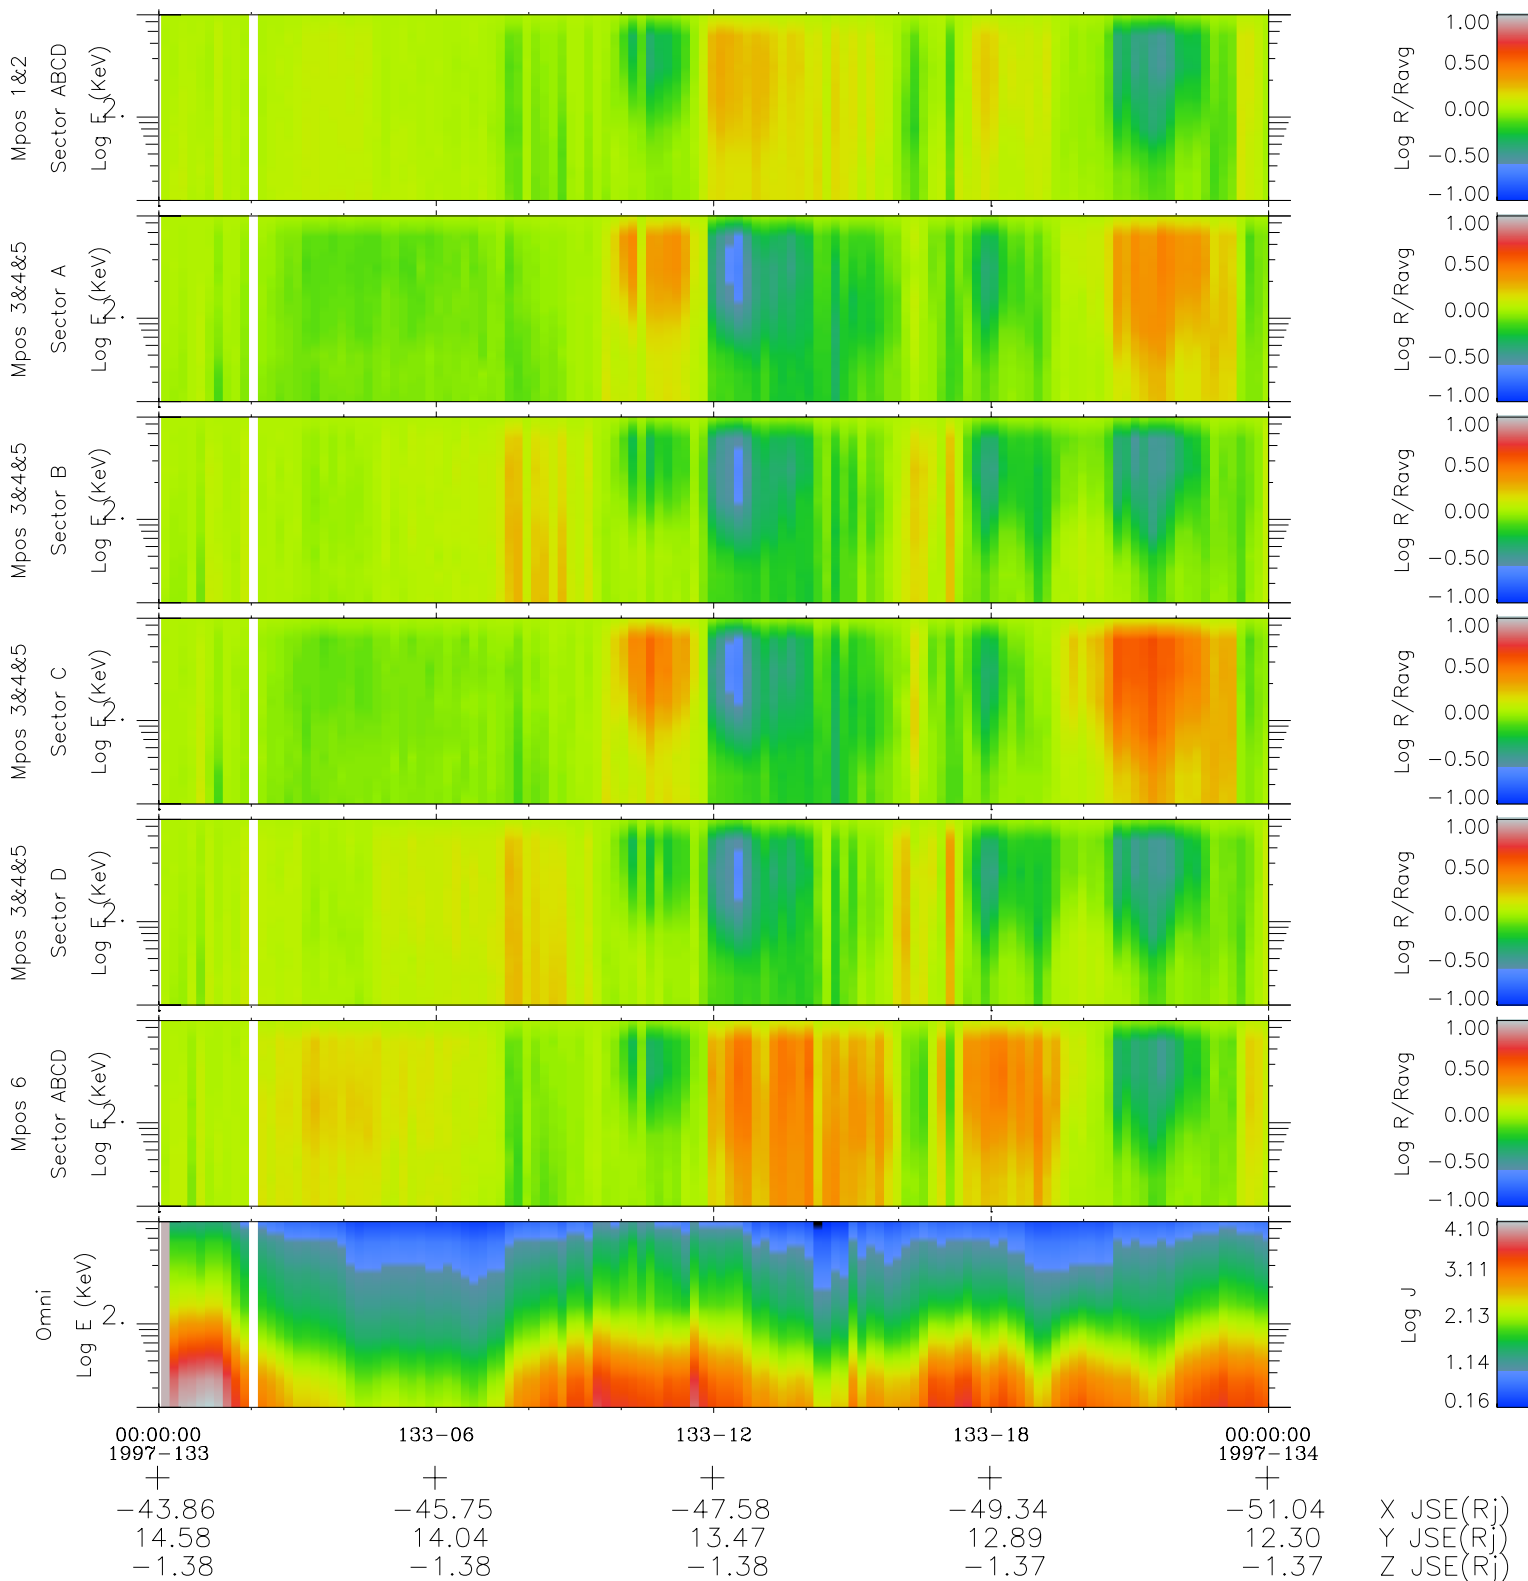

# Galileo EPD Real Time R6 Electrons Spectra 97133

Software Version: RTSPEC\_R6 V 1.20  
 Data Production: 06-03-00  
 Plot Production: Sat Sep 15 06:42:30 2001  
 Color File: wondr3  
 Geofactor File: 1.1

- ◇ = Jupiter look direction
- = Corotation look direction